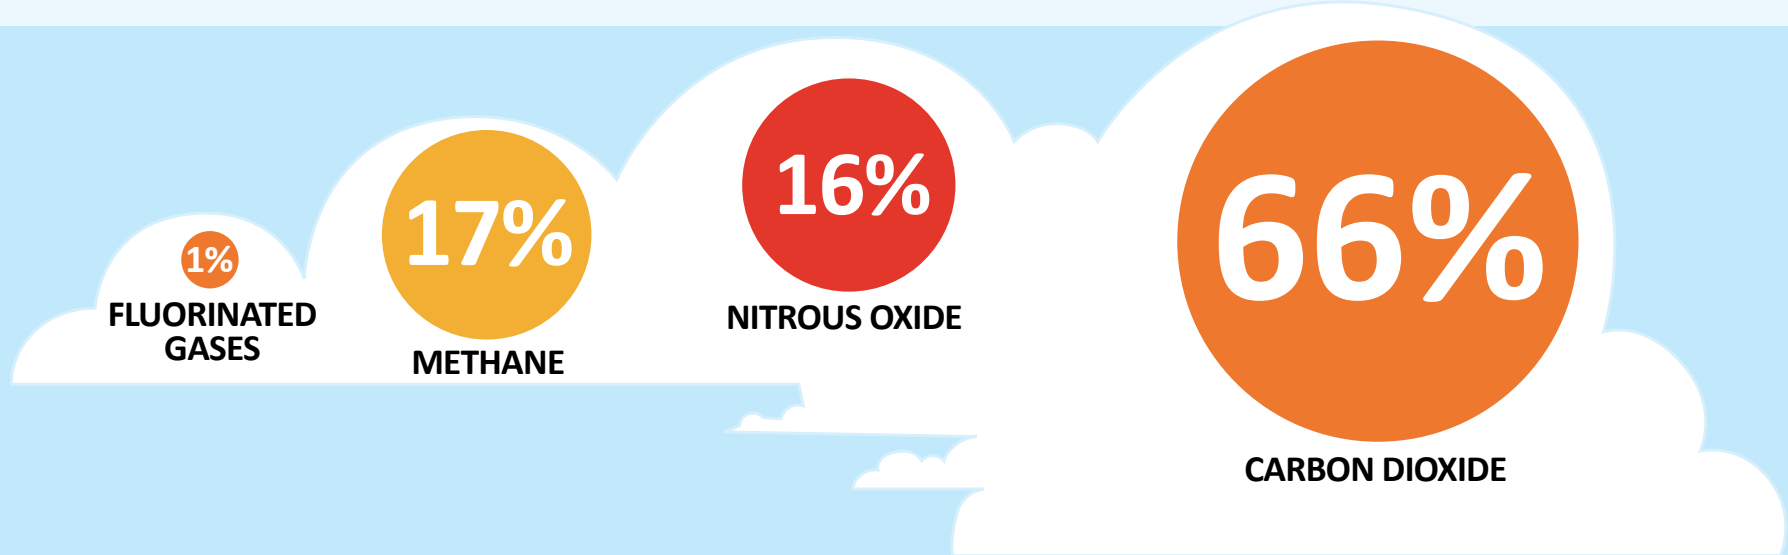

2023 IOWA
GREENHOUSE GAS EMISSIONS

2023 TOTAL IOWA GREENHOUSE GAS EMISSIONS
BY ECONOMIC SECTOR

RCI* = Residential, Commercial and Industrial, Natural Gas T&D = Natural Gas Transmission & Distribution