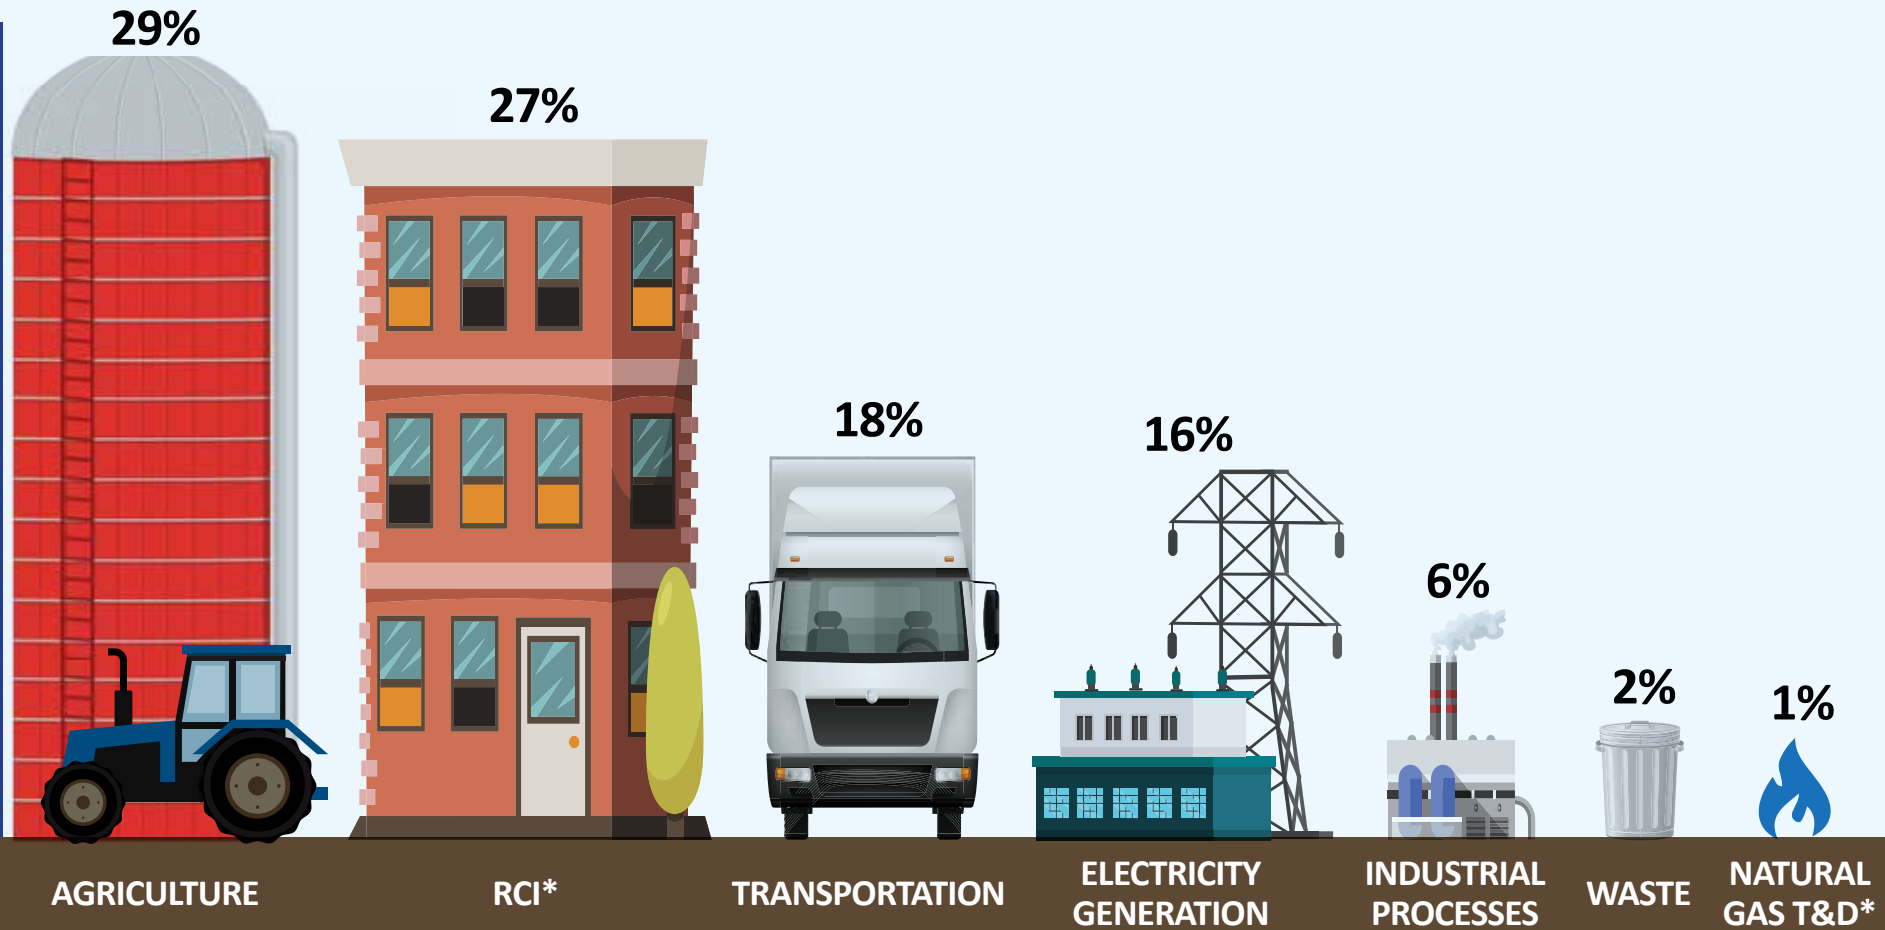

2023 IOWA
GREENHOUSE GAS EMISSIONS

2023 TOTAL IOWA GREENHOUSE GAS EMISSIONS
BY ECONOMIC SECTOR

RCI* = Residential, Commercial and Industrial, Natural Gas T&D = Natural Gas Transmission & Distribution