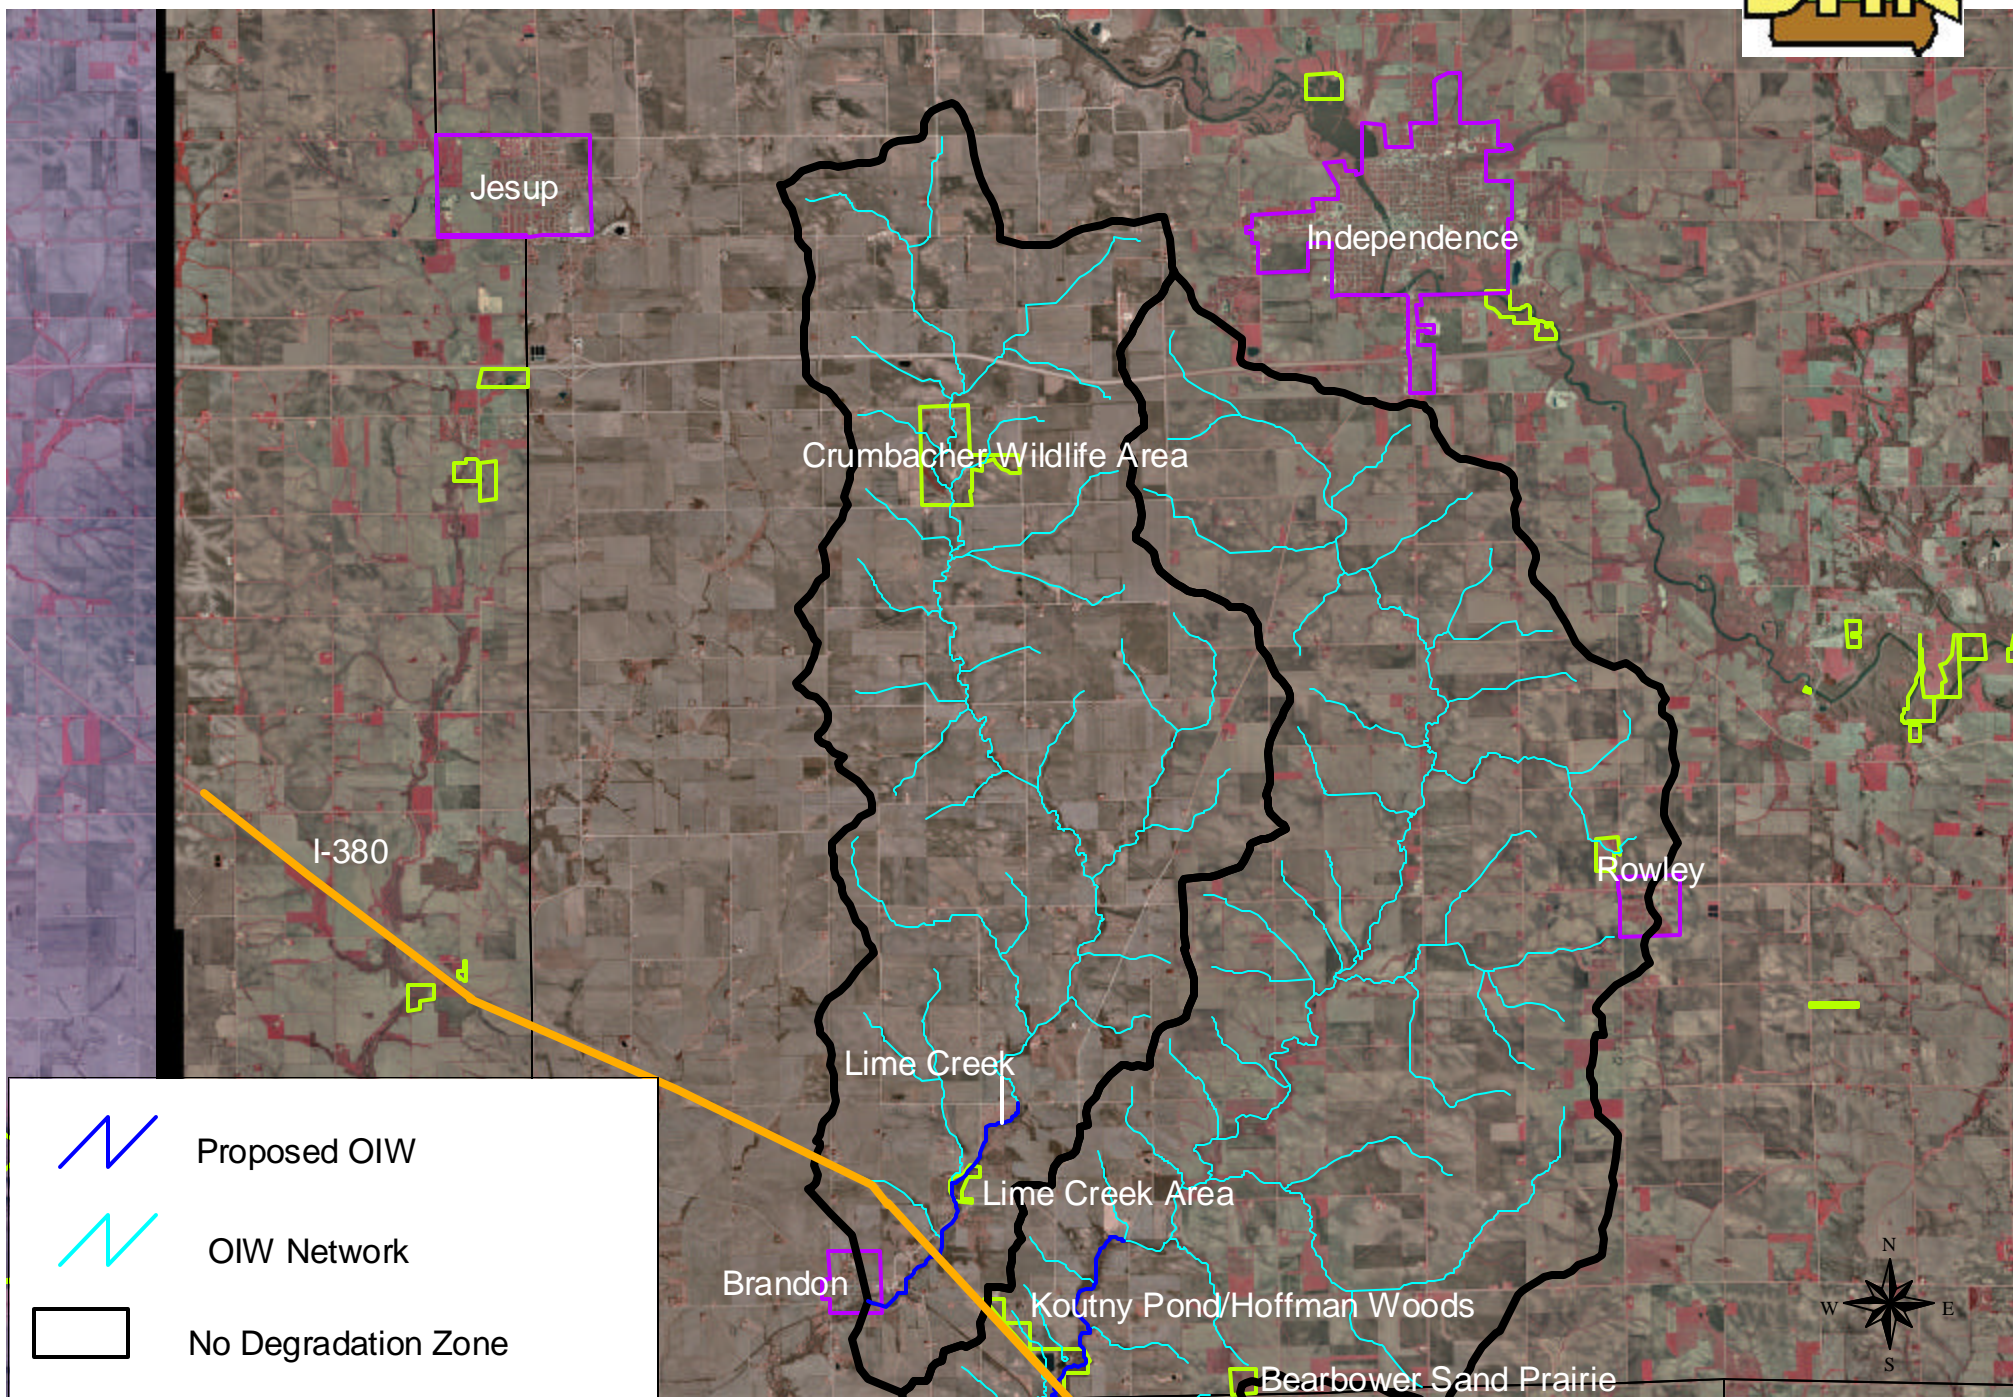

OIW - Lime Creek

Jesup

Independence

Crumbacher Wildlife Area

Rowley

I-380

Lime Creek

Lime Creek Area

Brandon

Koutny Pond/Hoffman Woods

Bearbower Sand Prairie

Proposed OIW

OIW Network

No Degradation Zone