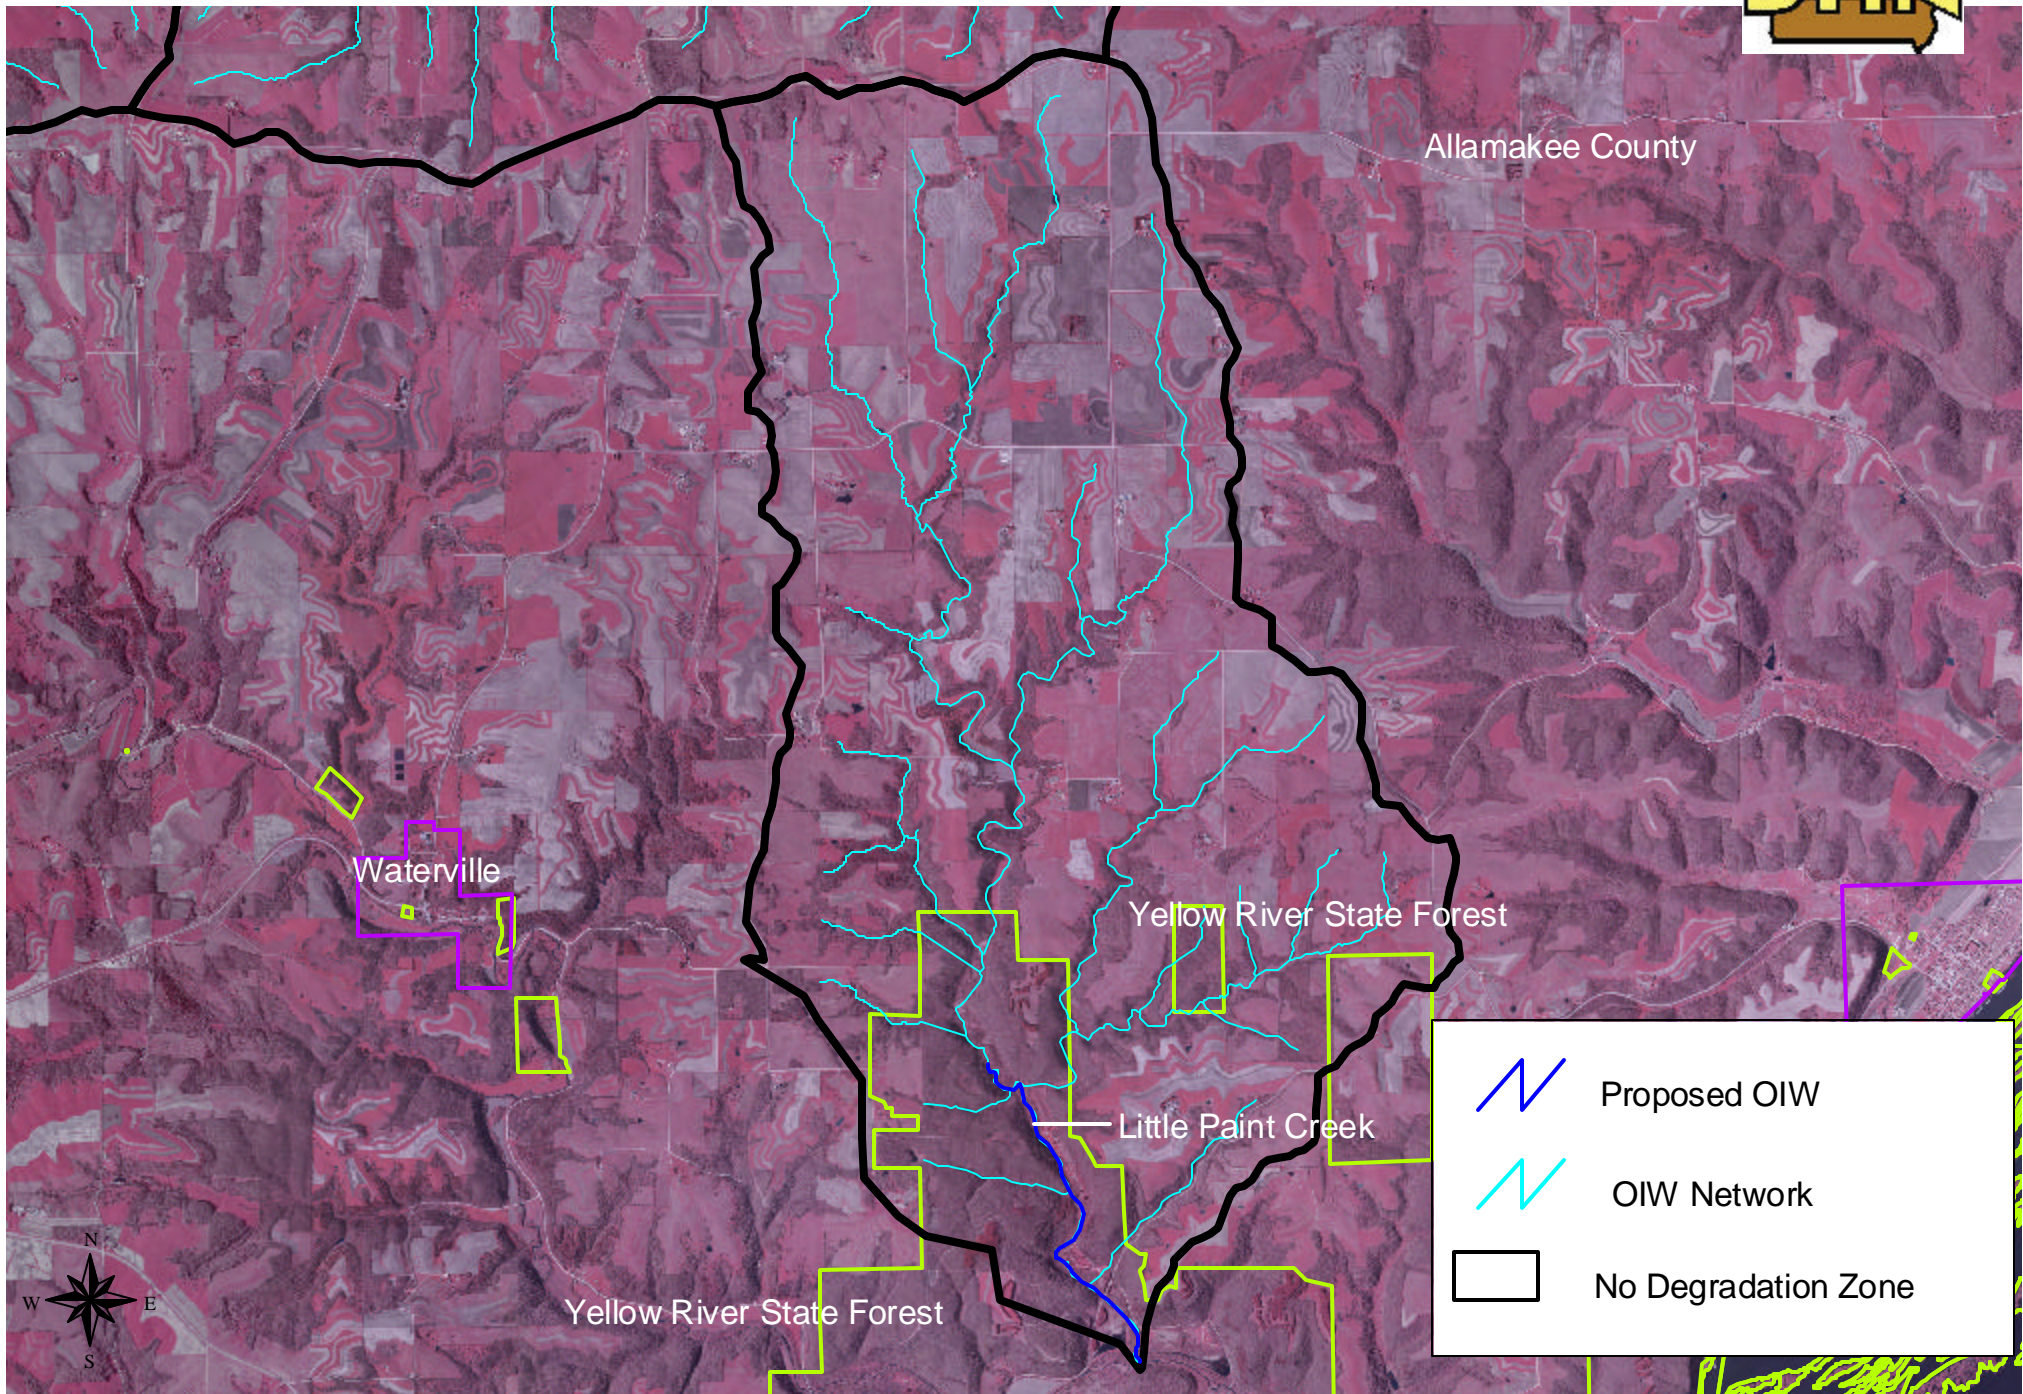

OIW - Little Paint Creek

Allamakee County

Waterville

Yellow River State Forest

Little Paint Creek

Yellow River State Forest

-  Proposed OIW
-  OIW Network
-  No Degradation Zone