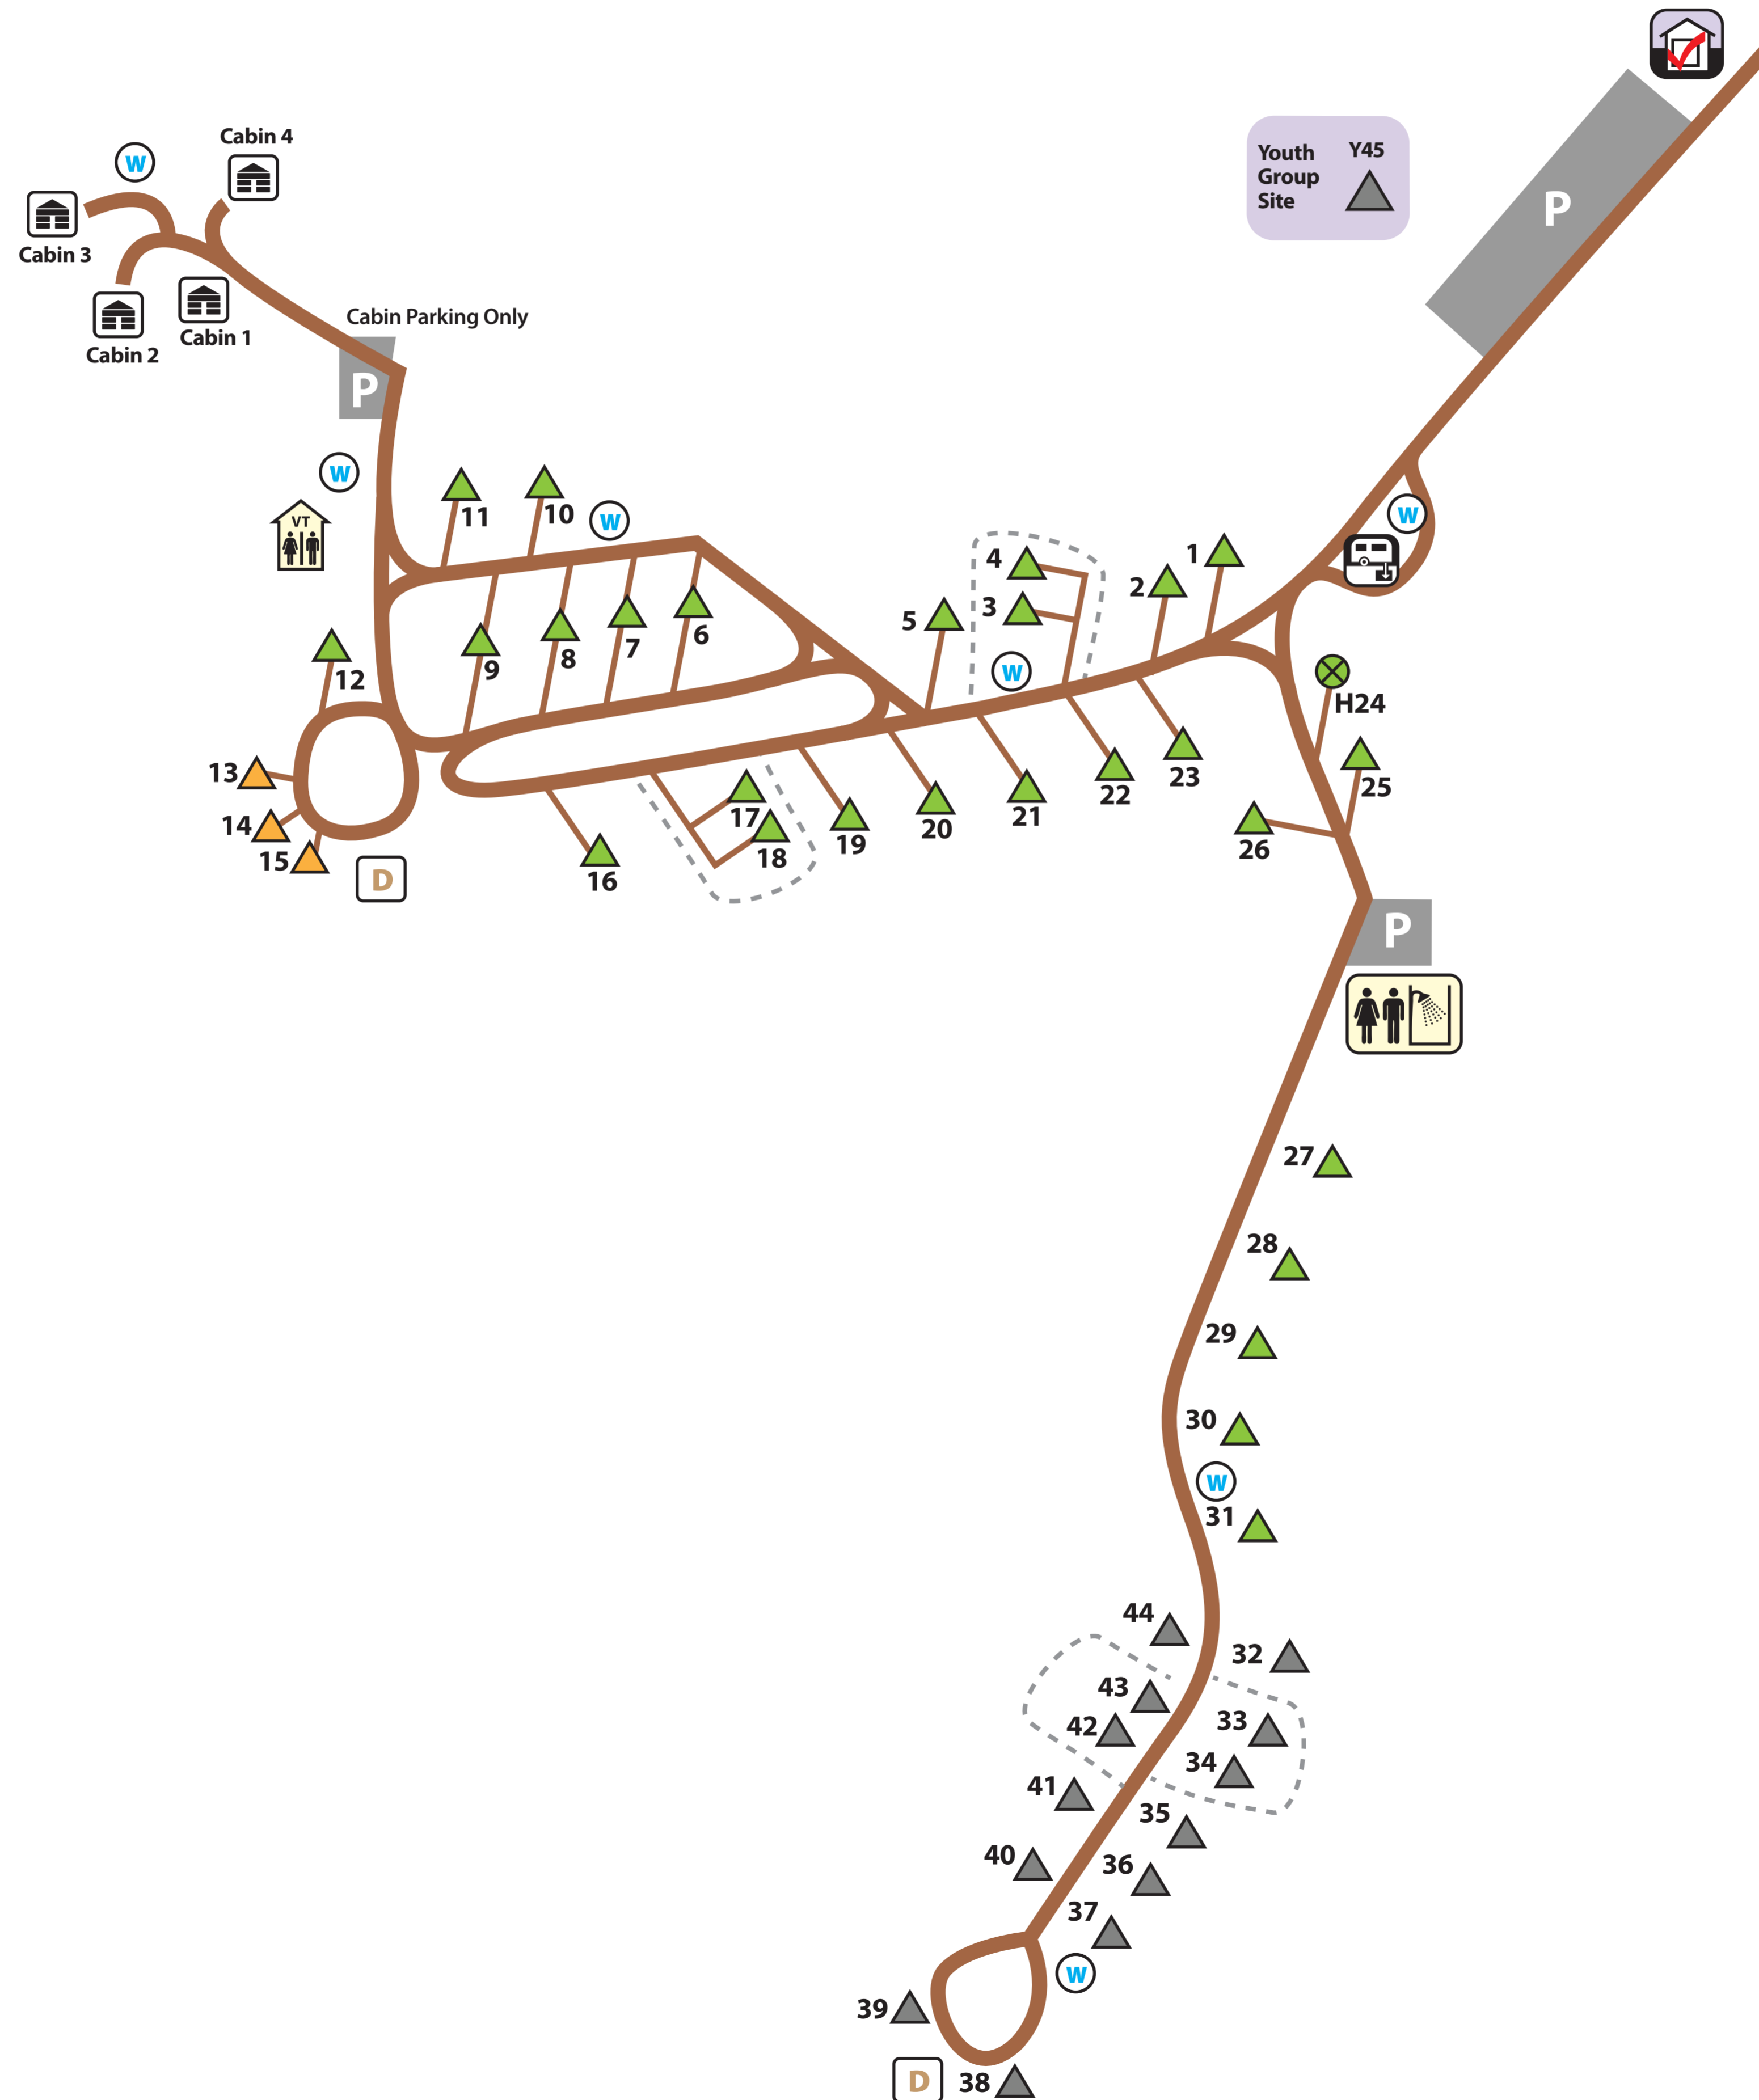

Palisades-Kepler State Park

Palisades-Kepler Campground

Reservable

Electric (20/30/50-amp)

Tent Only Electric (20/30/50-amp)

Non-electric

Non-Reservable

Electric (20/30/50-amp)

Registration

Dumpster

Water

Dump Station

Restrooms/Shower

Non-Modern Restrooms

Parking

Cabin

Buddy Sites

H = Host site

12/2024