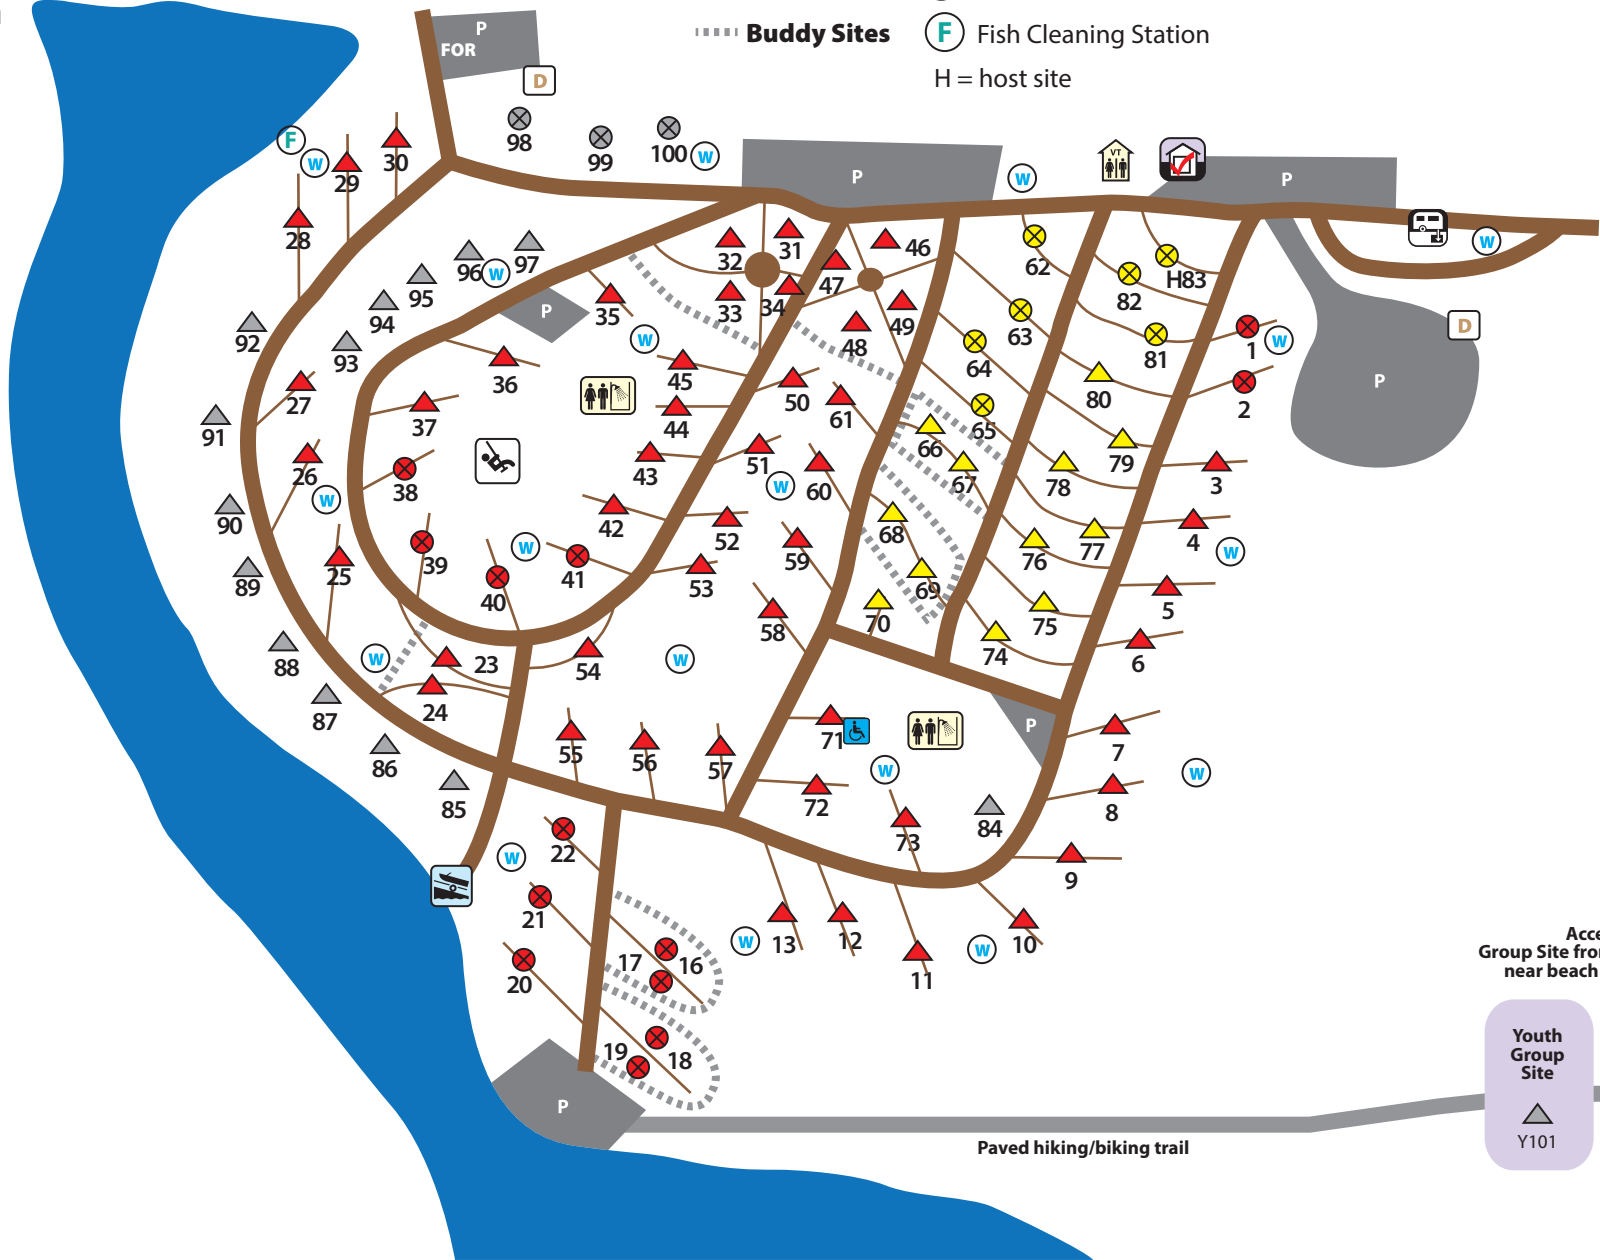

Green Valley State Park CAMPGROUND

- △ Reservable ⊗ Non-Reservable
- ▲ 50-amp ⊗ 50-amp
- ▲ Full hook-up ⊗ Full hook-up
- ▲ Non Electric ⊗ Non Electric
- Ⓛ Dumpster Ⓜ Water Hydrant
- ⋯ Buddy Sites Ⓧ Fish Cleaning Station
- H = host site

CABINS

Grass hiking/biking trail

Access to Youth Group Site from east side near beach parking lot

Youth Group Site
△
Y101

Paved hiking/biking trail