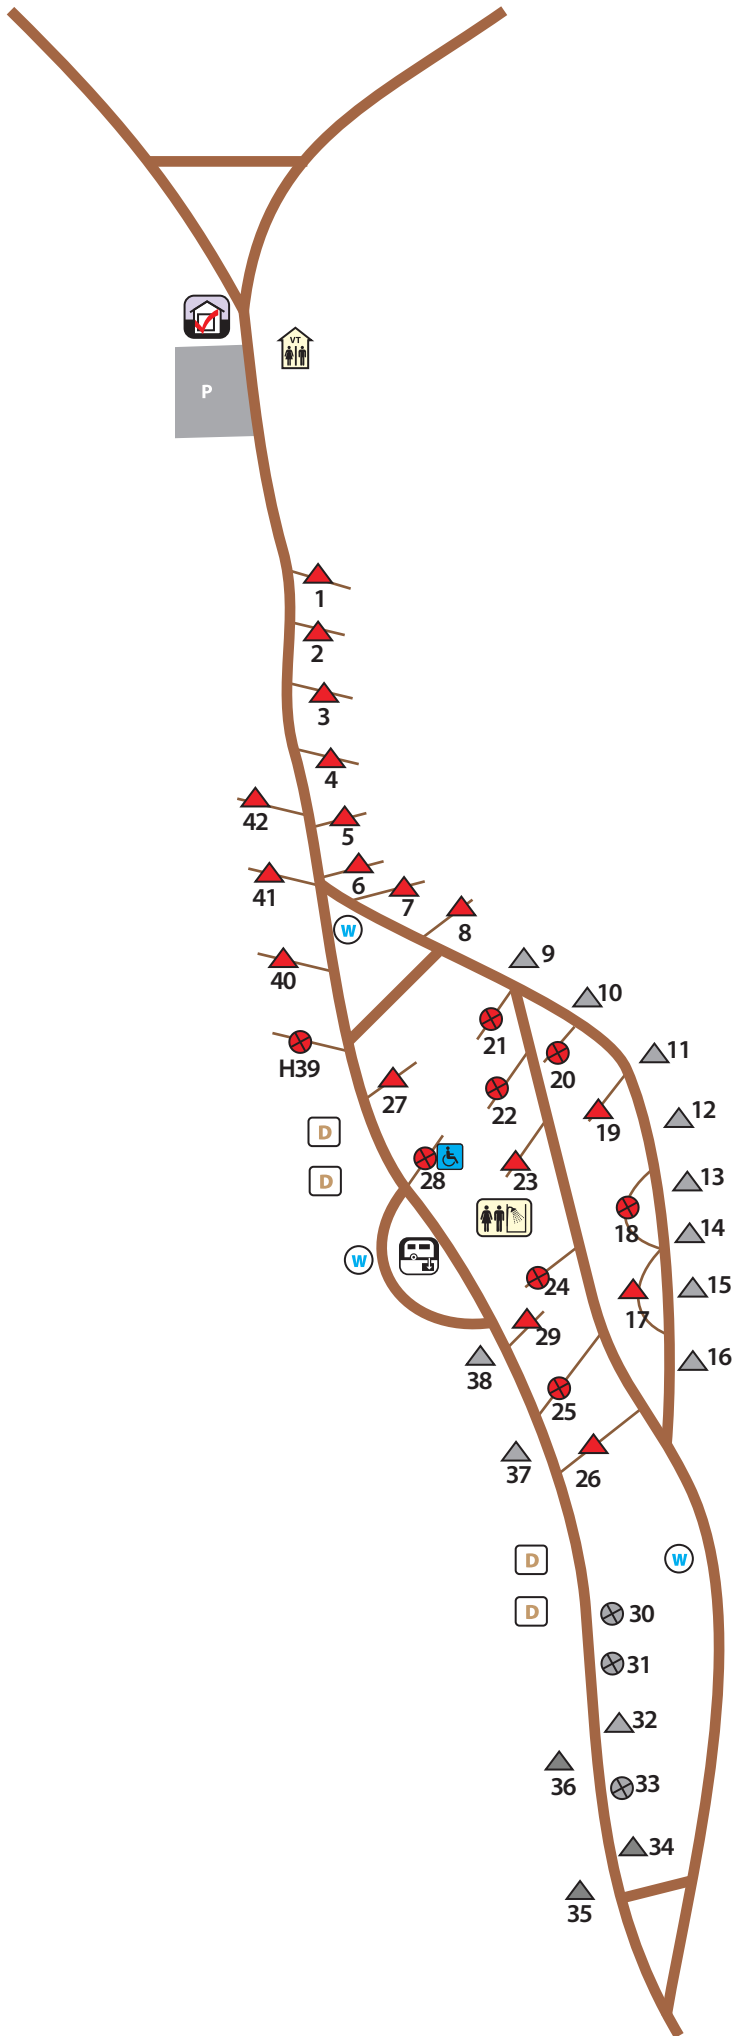

Waubonsie State Park CAMPGROUND

- △ Reservable
 - ⊗ Non-Reservable
 - ▲ 50-amp
 - ⊗ 50-amp
 - ▲ Non Electric
 - ⊗ Non Electric
 - D Dumpster
 - W Water Hydrant
- H = host site

Waubonsie State Park EQUESTRIAN CAMPGROUND

-  Reservable
-  Non-electric
-  Water Hydrant
-  Dumpster
-  Non-Reservable
-  Non-electric
-  Manure Bunkers
-  Restroom
-  Accessible
-  Restroom with Water
-  Restroom with Water and Shower