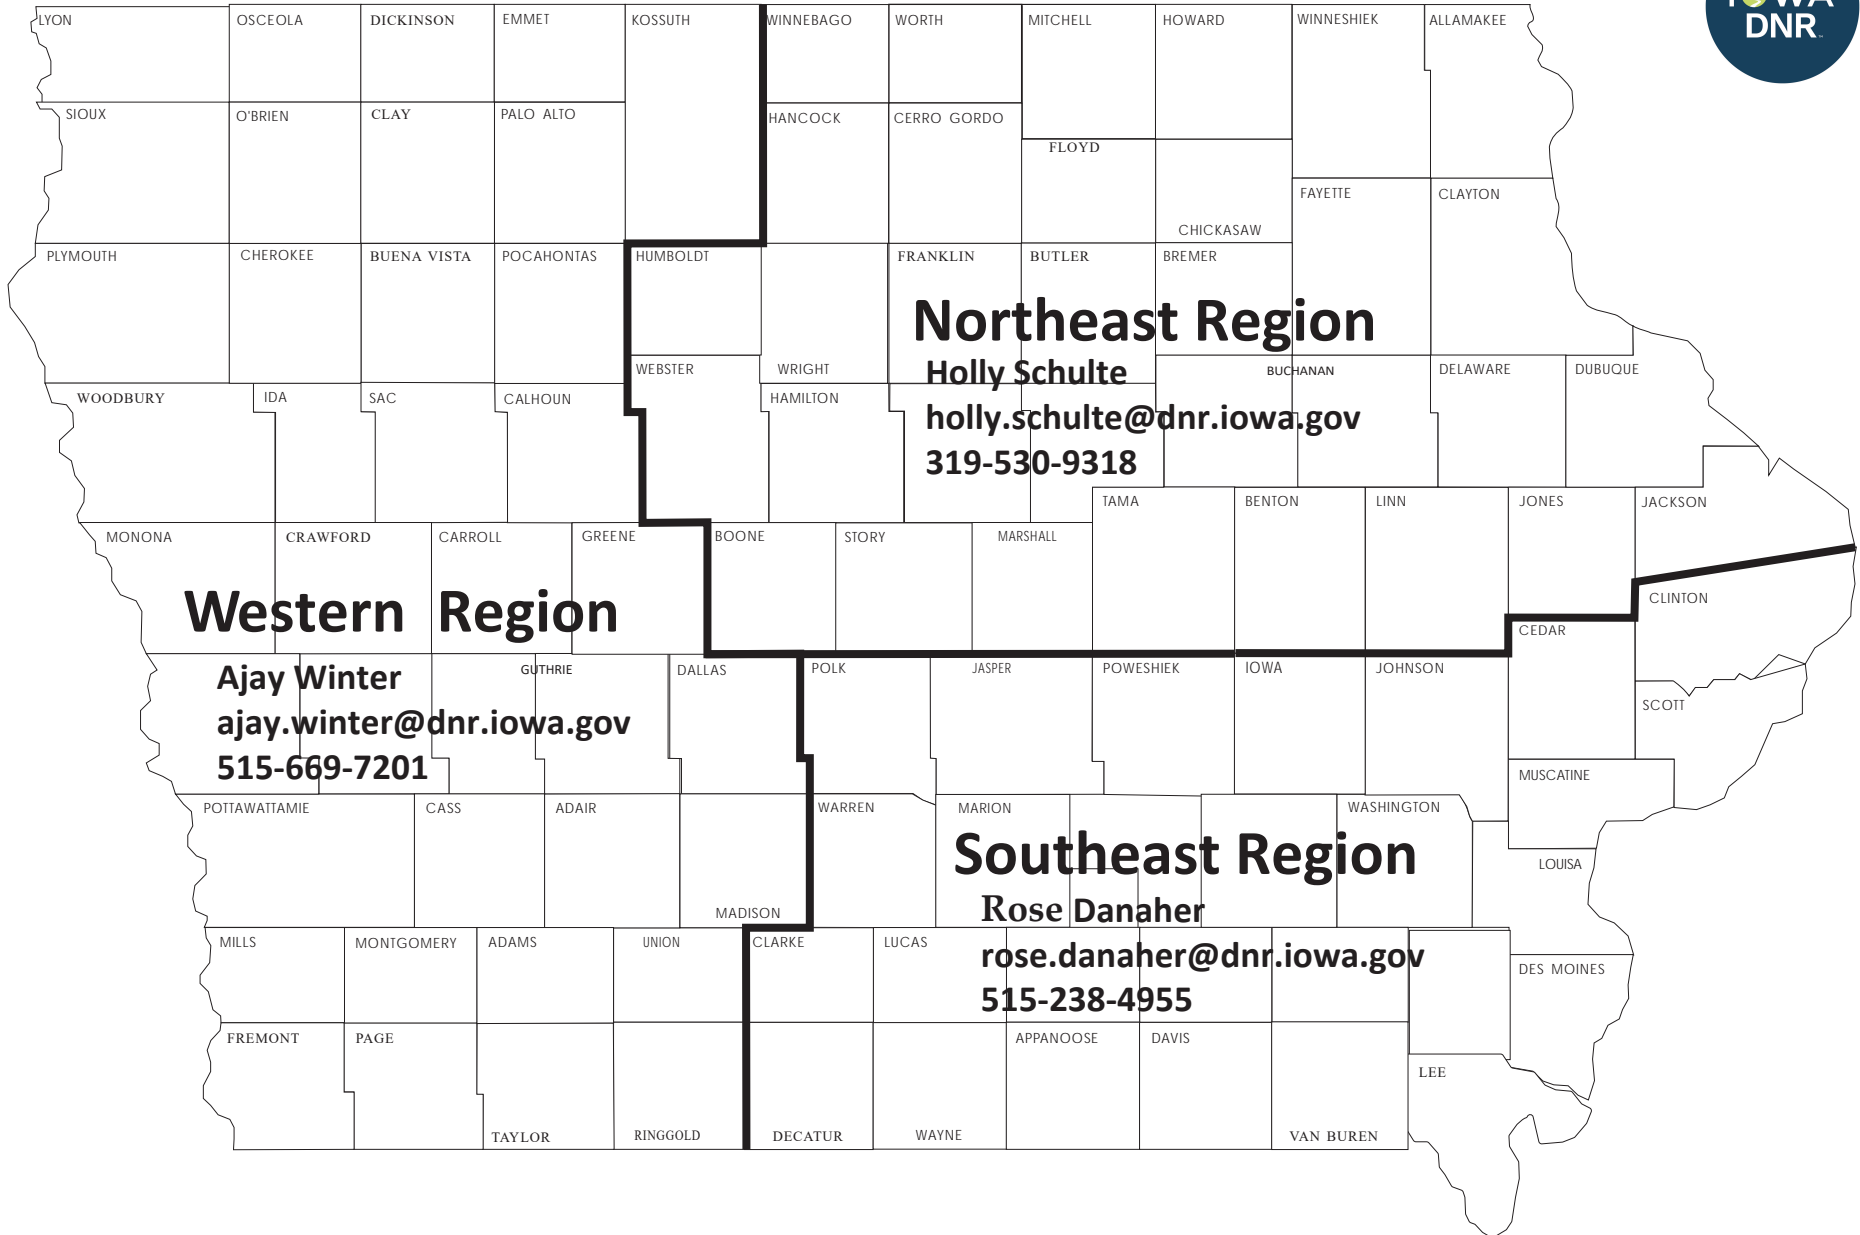

Outdoor Skills Specialist Map

Northeast Region

Holly Schulte

holly.schulte@dnr.iowa.gov

319-530-9318

Western Region

Ajay Winter

ajay.winter@dnr.iowa.gov

515-669-7201

Southeast Region

Rose Danaher

rose.danaher@dnr.iowa.gov

515-238-4955