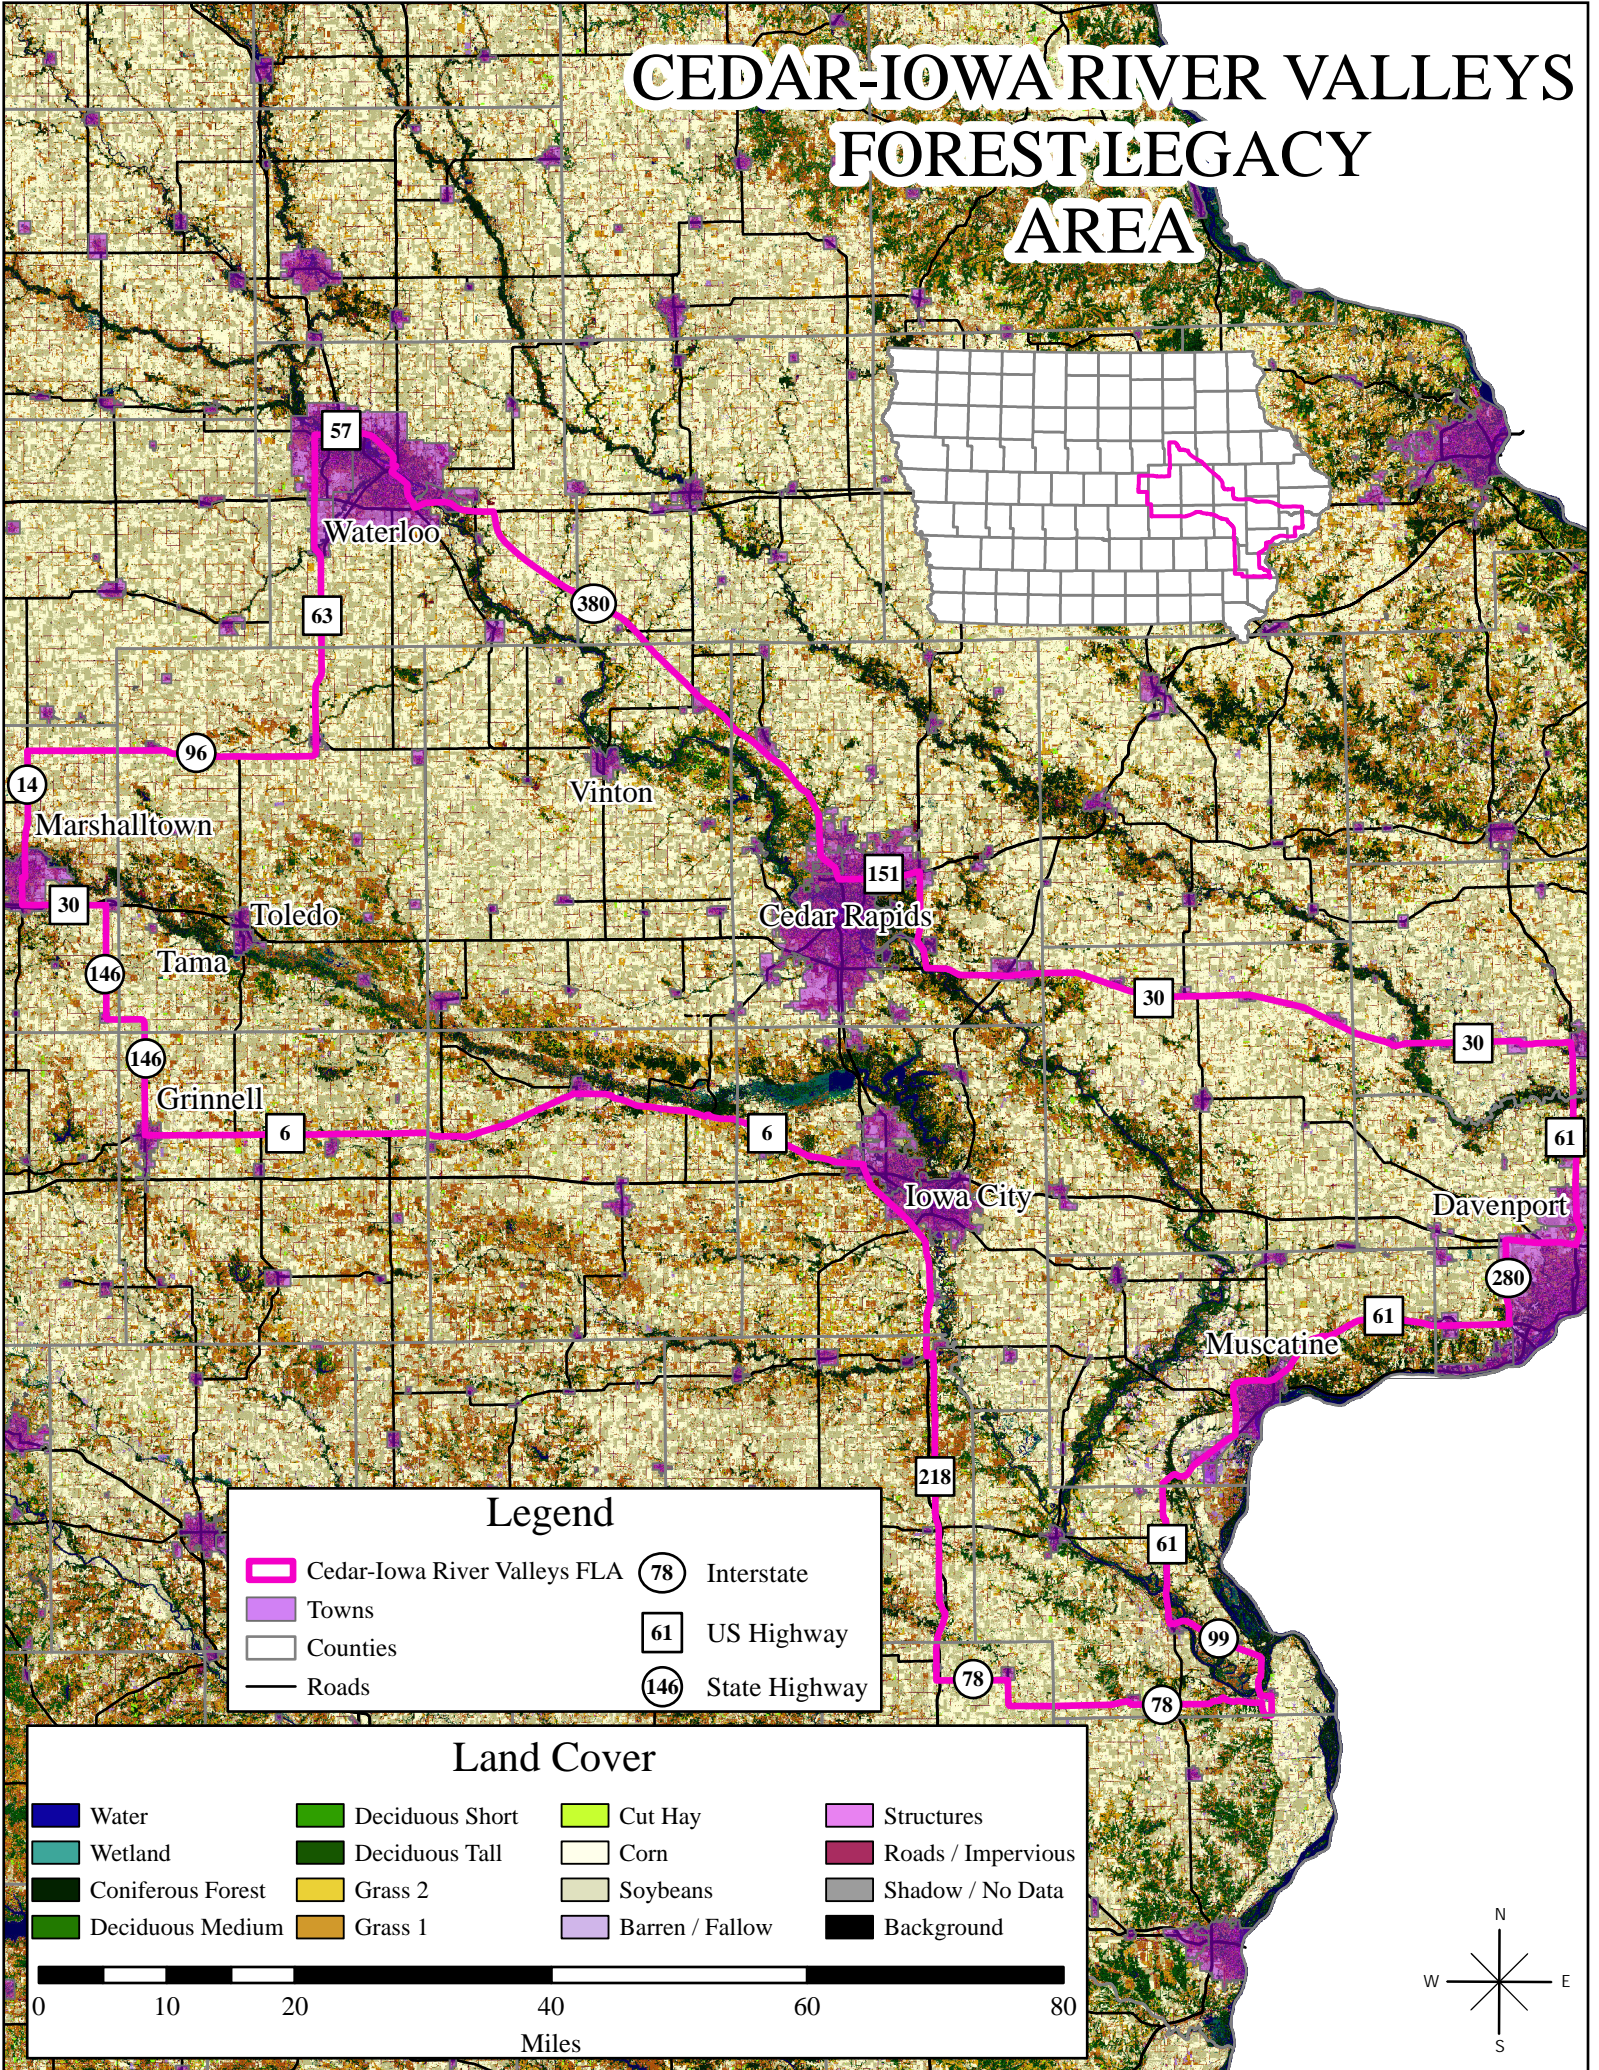

CEDAR-IOWA RIVER VALLEYS FOREST LEGACY AREA

Legend

Cedar-Iowa River Valleys FLA	Interstate
Towns	US Highway
Counties	State Highway
Roads	

Land Cover

Water	Deciduous Short	Cut Hay	Structures
Wetland	Deciduous Tall	Corn	Roads / Impervious
Coniferous Forest	Grass 2	Soybeans	Shadow / No Data
Deciduous Medium	Grass 1	Barren / Fallow	Background

0 10 20 40 60 80
Miles