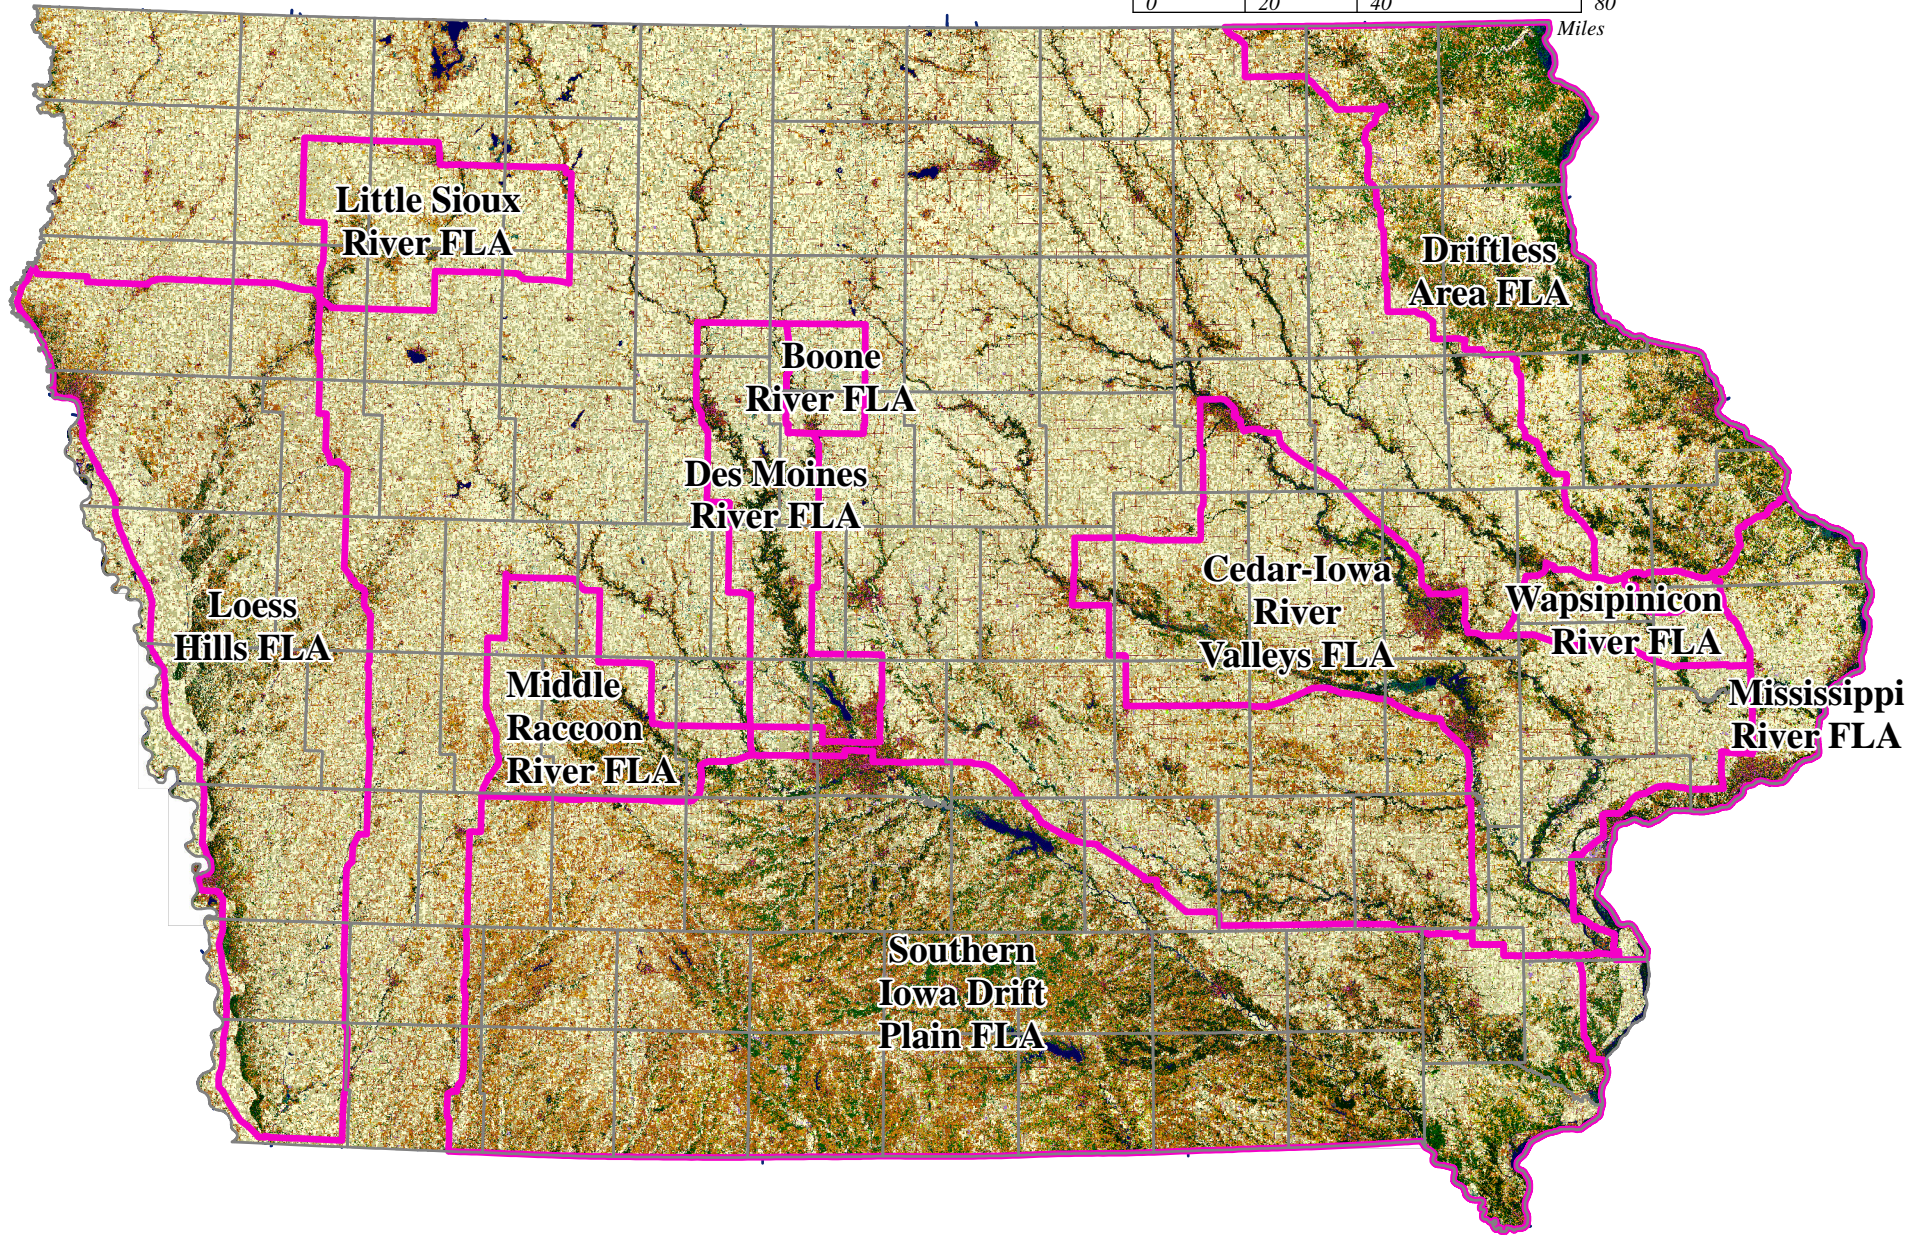

# Forest Legacy Areas in Iowa

2023

Water	Deciduous Short	Cut Hay	Structures
Wetland	Deciduous Tall	Corn	Roads / Impervious
Coniferous Forest	Grass 2	Soybeans	Shadow / No Data
Deciduous Medium	Grass 1	Barren / Fallow	Background