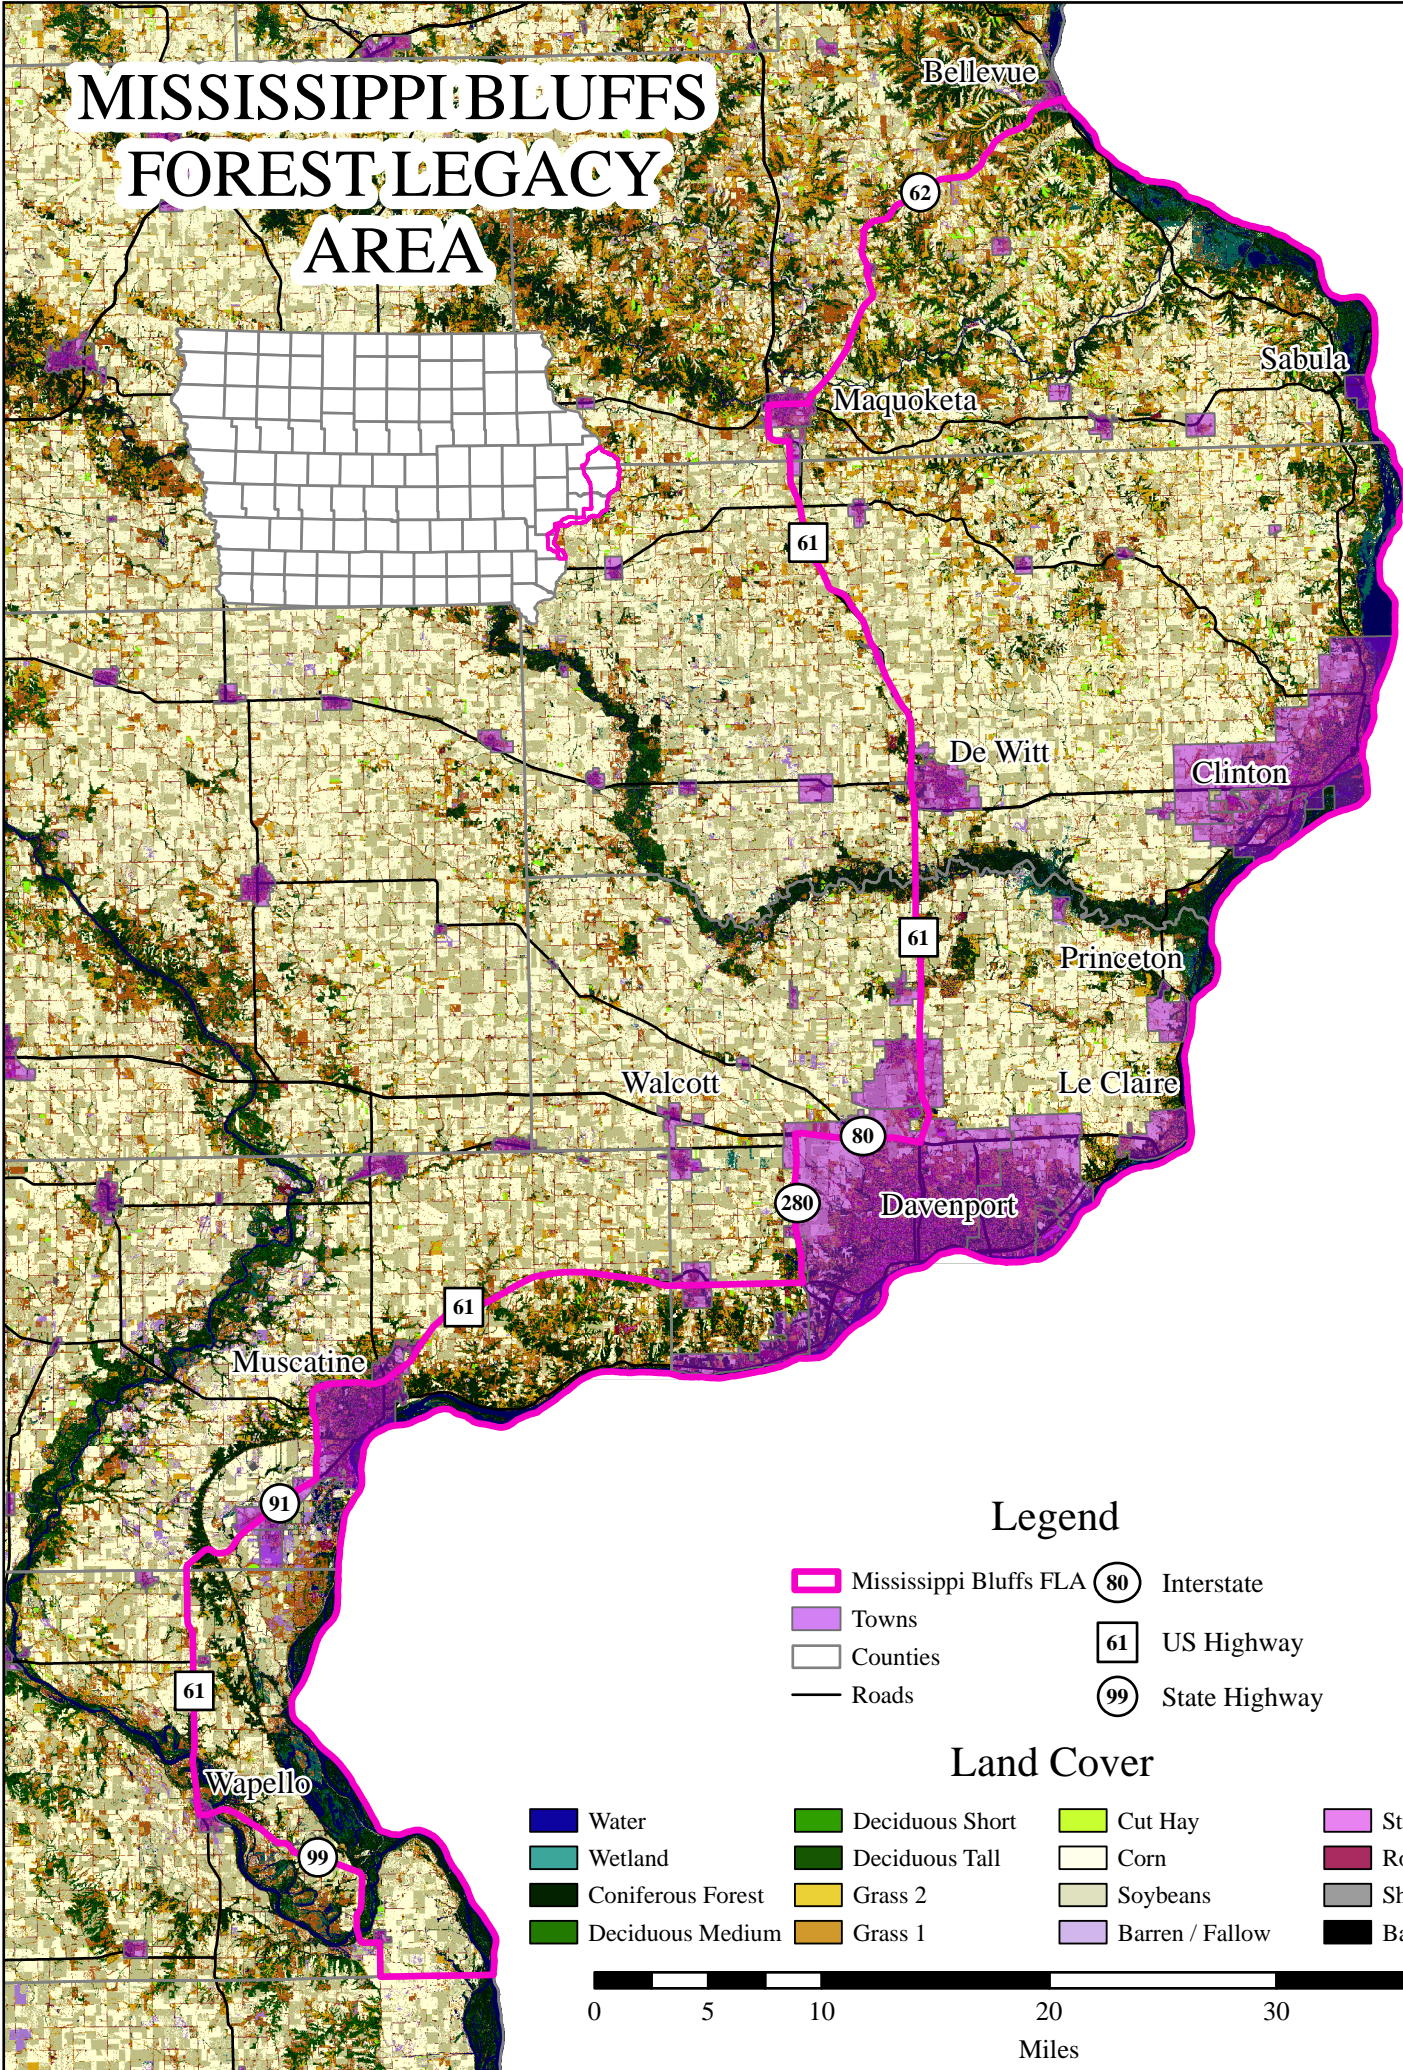

MISSISSIPPI BLUFFS FOREST LEGACY AREA

Legend

- Mississippi Bluffs FLA
- Towns
- Counties
- Roads
- 80 Interstate
- 61 US Highway
- 99 State Highway

Land Cover

- | | | | |
|-----------------------------------------------------------------------------------------------------------------------------------------|---------------------------------------------------------------------------------------------------------------------------------------|---------------------------------------------------------------------------------------------------------------------------------------|------------------------------------------------------------------------------------------------------------------------------------------|
| Water | Deciduous Short | Cut Hay | Structures |
| Wetland | Deciduous Tall | Corn | Roads / Impervious |
| Coniferous Forest | Grass 2 | Soybeans | Shadow / No Data |
| Deciduous Medium | Grass 1 | Barren / Fallow | Background |