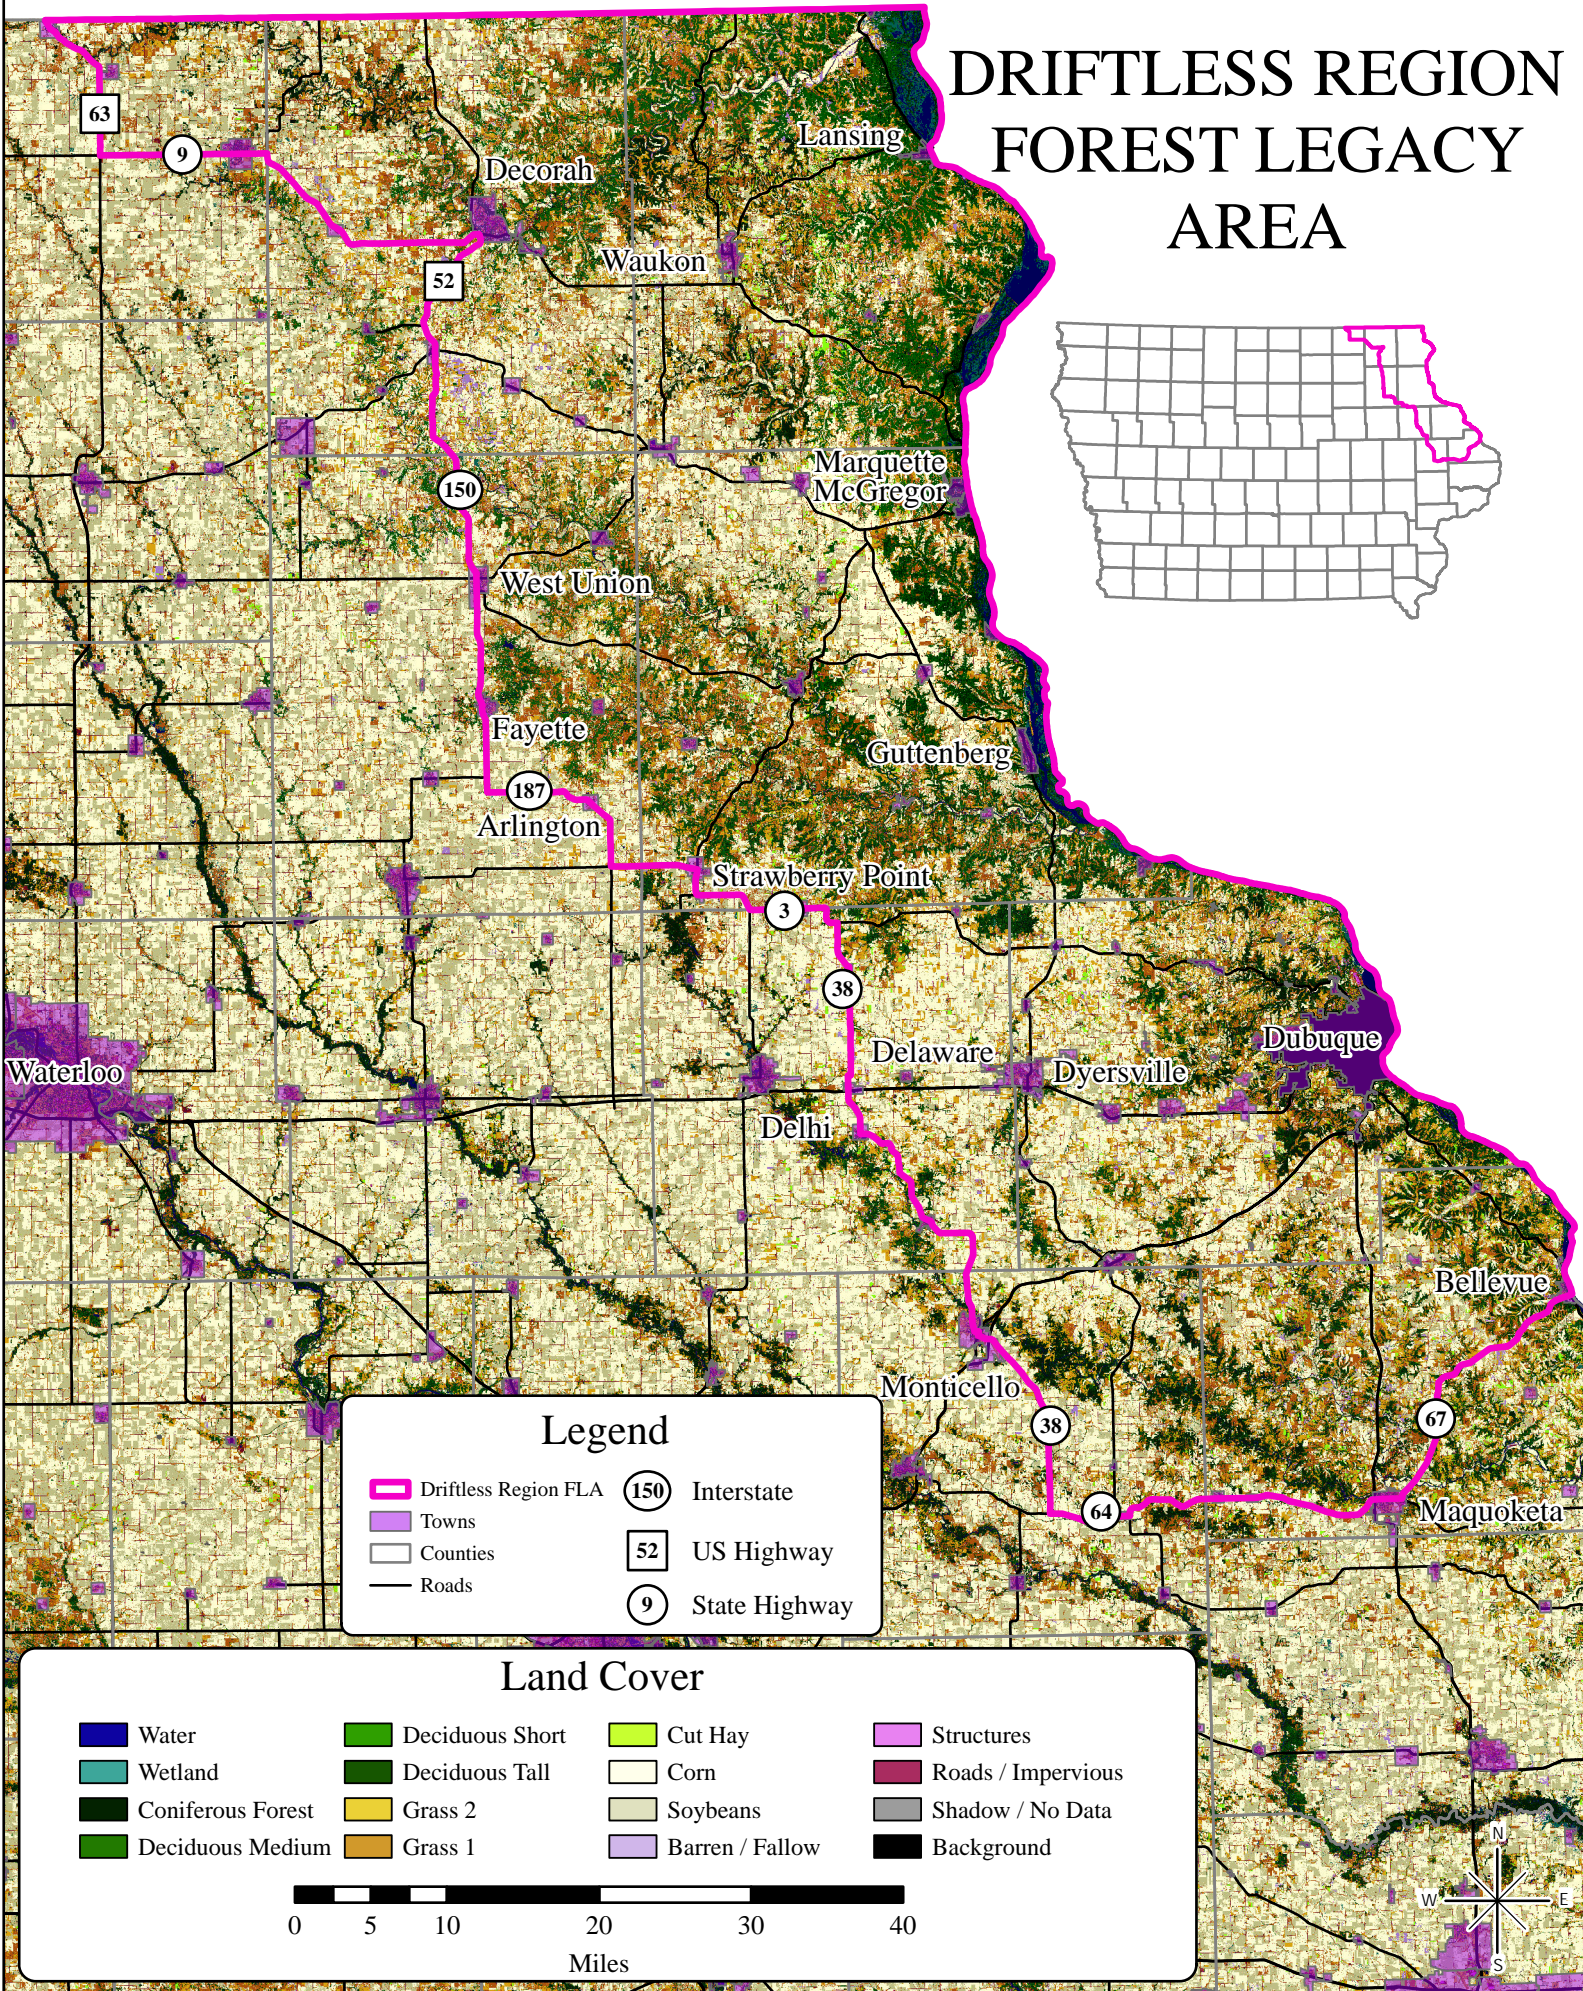

DRIFTLESS REGION FOREST LEGACY AREA

Legend

Driftless Region FLA	Interstate
Towns	US Highway
Counties	State Highway
Roads	

Land Cover

Water	Deciduous Short	Cut Hay	Structures
Wetland	Deciduous Tall	Corn	Roads / Impervious
Coniferous Forest	Grass 2	Soybeans	Shadow / No Data
Deciduous Medium	Grass 1	Barren / Fallow	Background

0 5 10 20 30 40
Miles