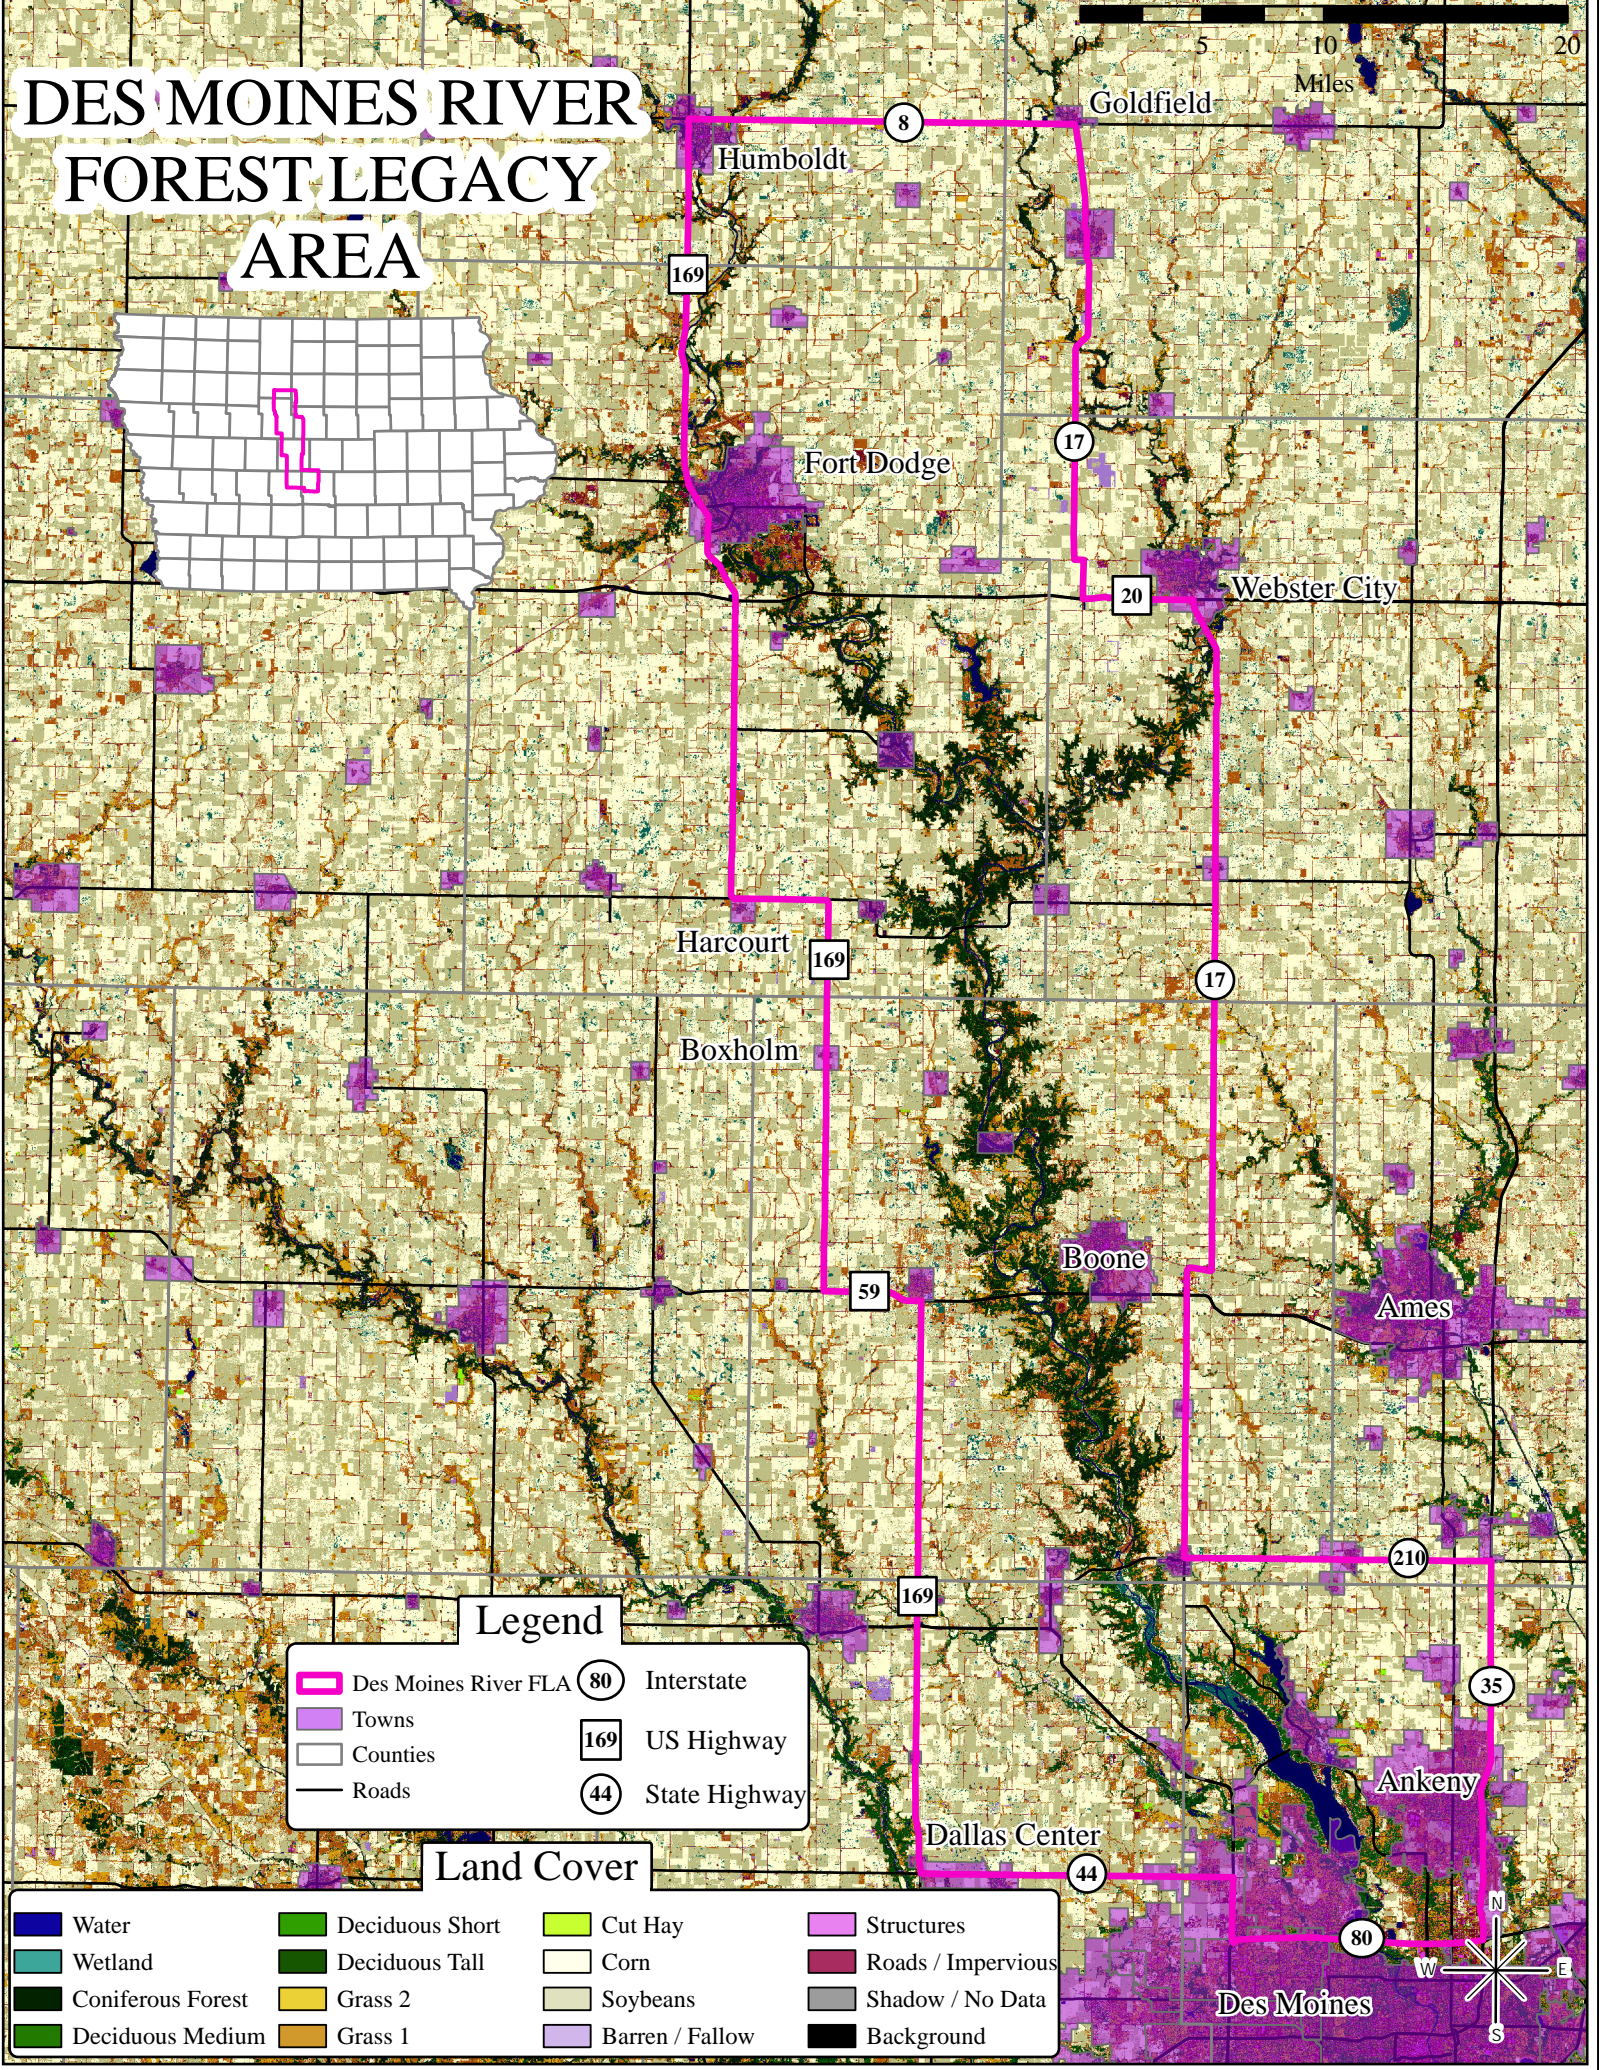

DES MOINES RIVER FOREST LEGACY AREA

Legend

- Des Moines River FLA
- Towns
- Counties
- Roads
- Interstate
- US Highway
- State Highway

Land Cover

- | | | | |
|-------------------|-----------------|-----------------|--------------------|
| Water | Deciduous Short | Cut Hay | Structures |
| Wetland | Deciduous Tall | Corn | Roads / Impervious |
| Coniferous Forest | Grass 2 | Soybeans | Shadow / No Data |
| Deciduous Medium | Grass 1 | Barren / Fallow | Background |