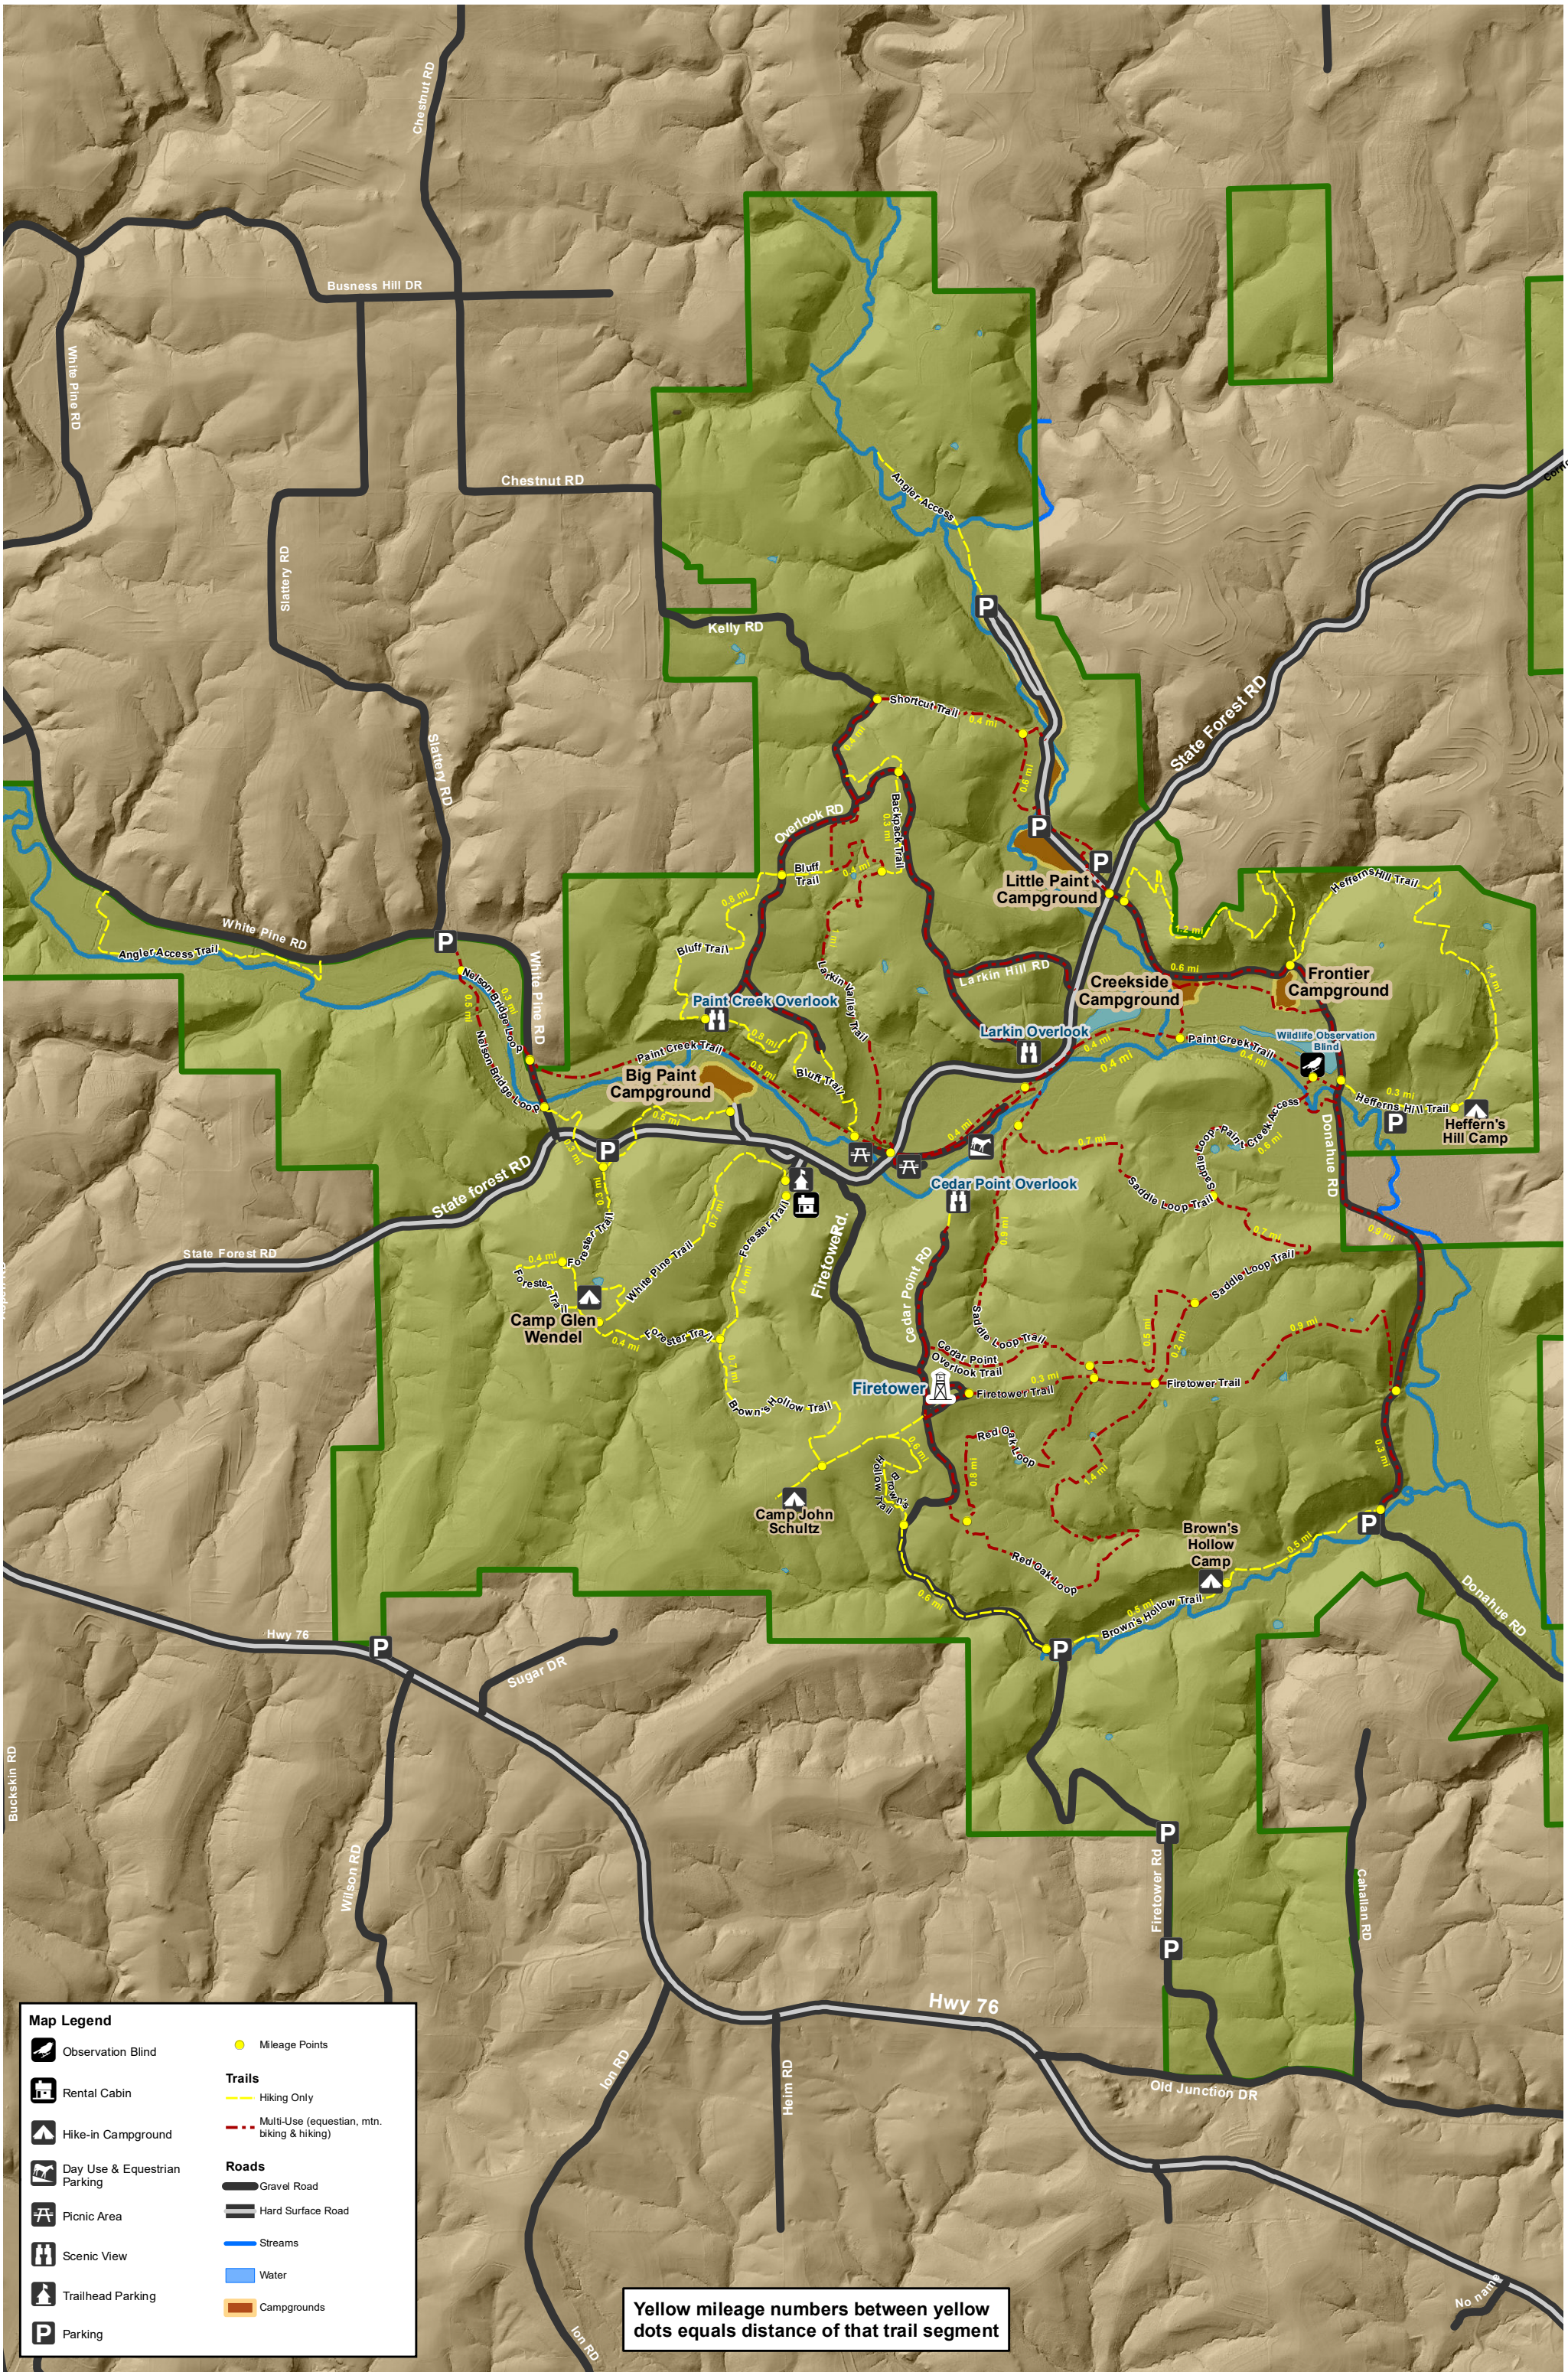

# Paint Creek Unit Trail Map

**Map Legend**

	Mileage Points
	<b>Trails</b>
	Hiking Only
	Multi-Use (equestrian, mtn. biking & hiking)
	<b>Roads</b>
	Gravel Road
	Hard Surface Road
	Streams
	Water
	Campgrounds

Yellow mileage numbers between yellow dots equals distance of that trail segment