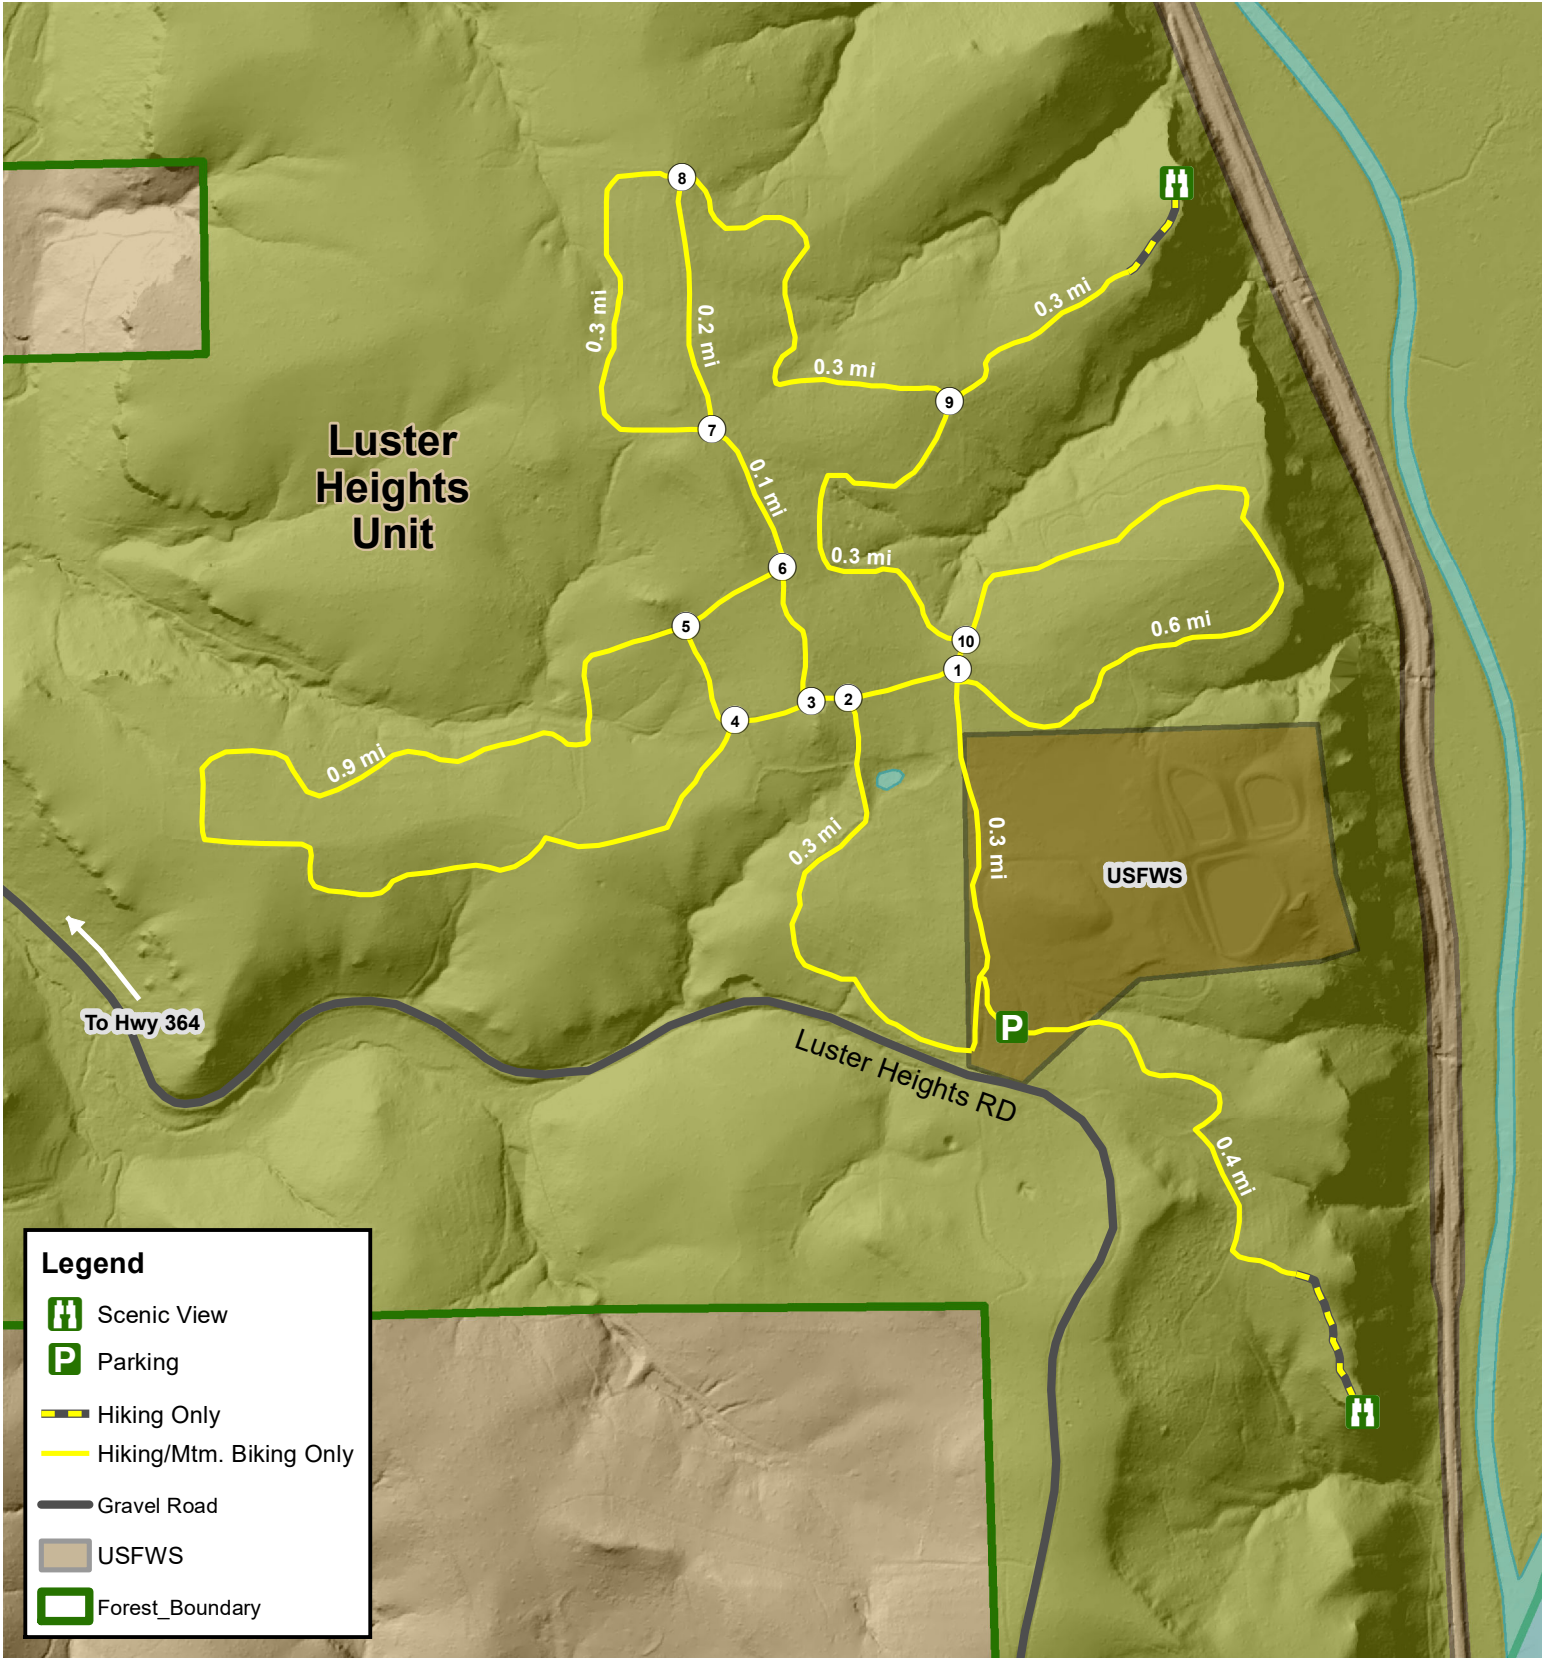

Luster Heights Unit Trail Map - Yellow River State Forest

Printed maps courtesy of Friends of Yellow River State Forest

Legend

- Scenic View
- Parking
- Hiking Only
- Hiking/Mtn. Biking Only
- Gravel Road
- USFWS
- Forest_Boundary

The numbered white circles on the map correspond to matching trail markers.