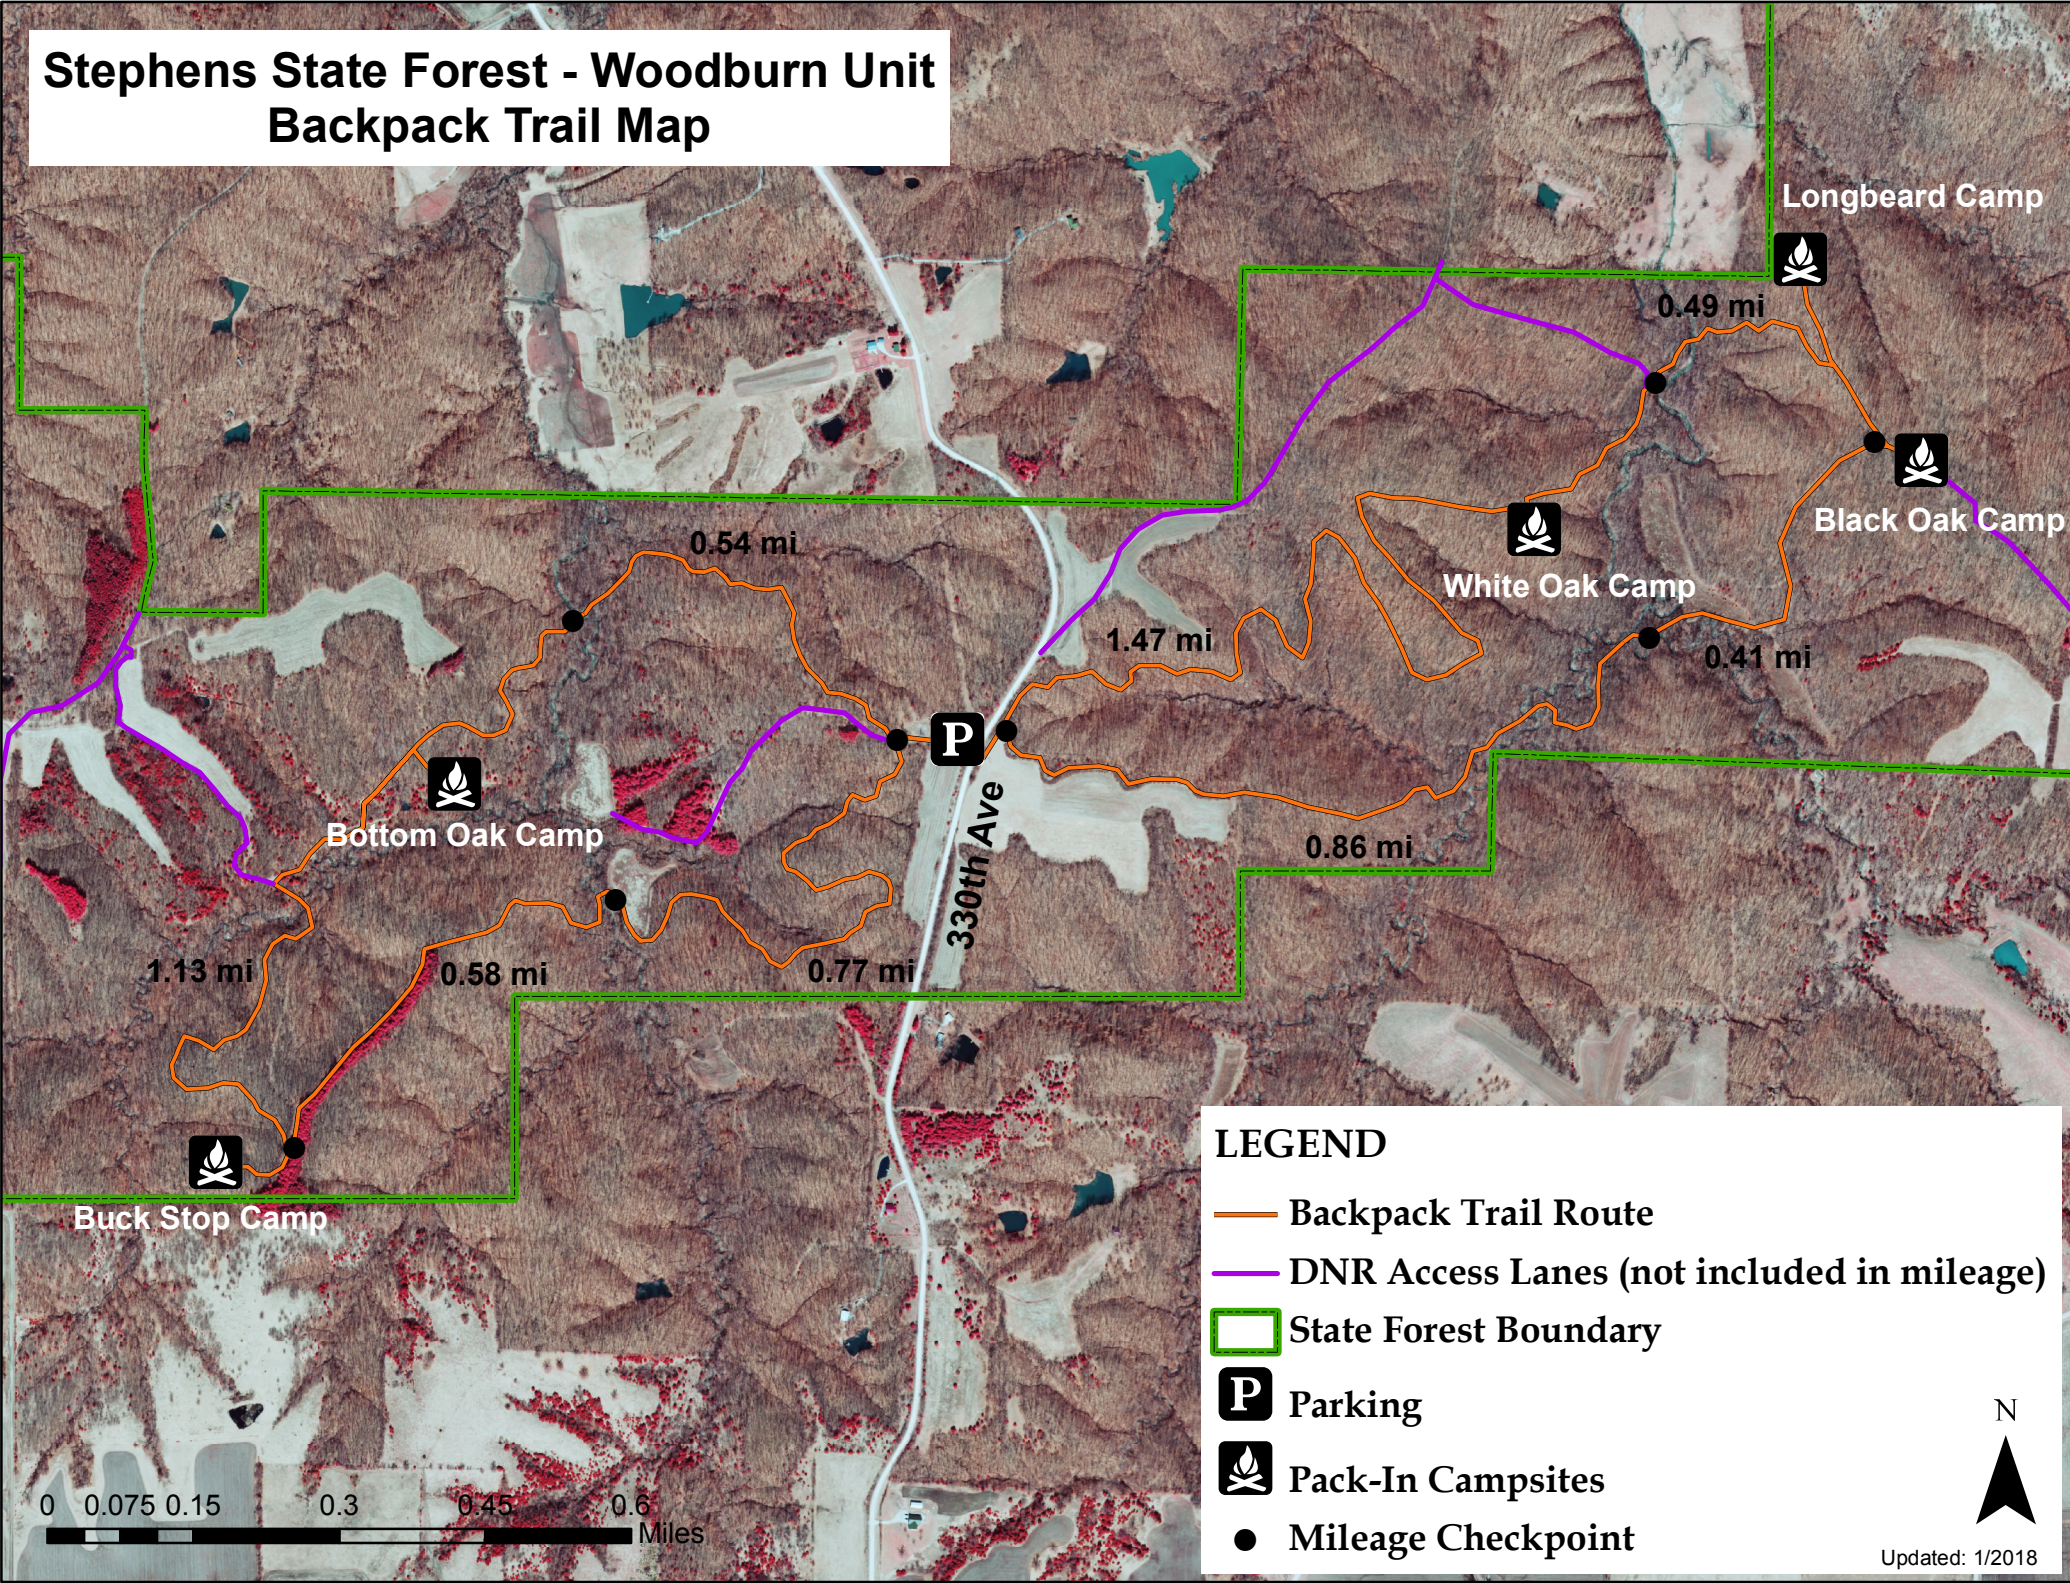

Stephens State Forest - Woodburn Unit Backpack Trail Map

LEGEND

- Backpack Trail Route
- DNR Access Lanes (not included in mileage)
- State Forest Boundary
- P** Parking
- 🔥 Pack-In Campsites
- Mileage Checkpoint

0 0.075 0.15 0.3 0.45 0.6 Miles

Updated: 1/2018