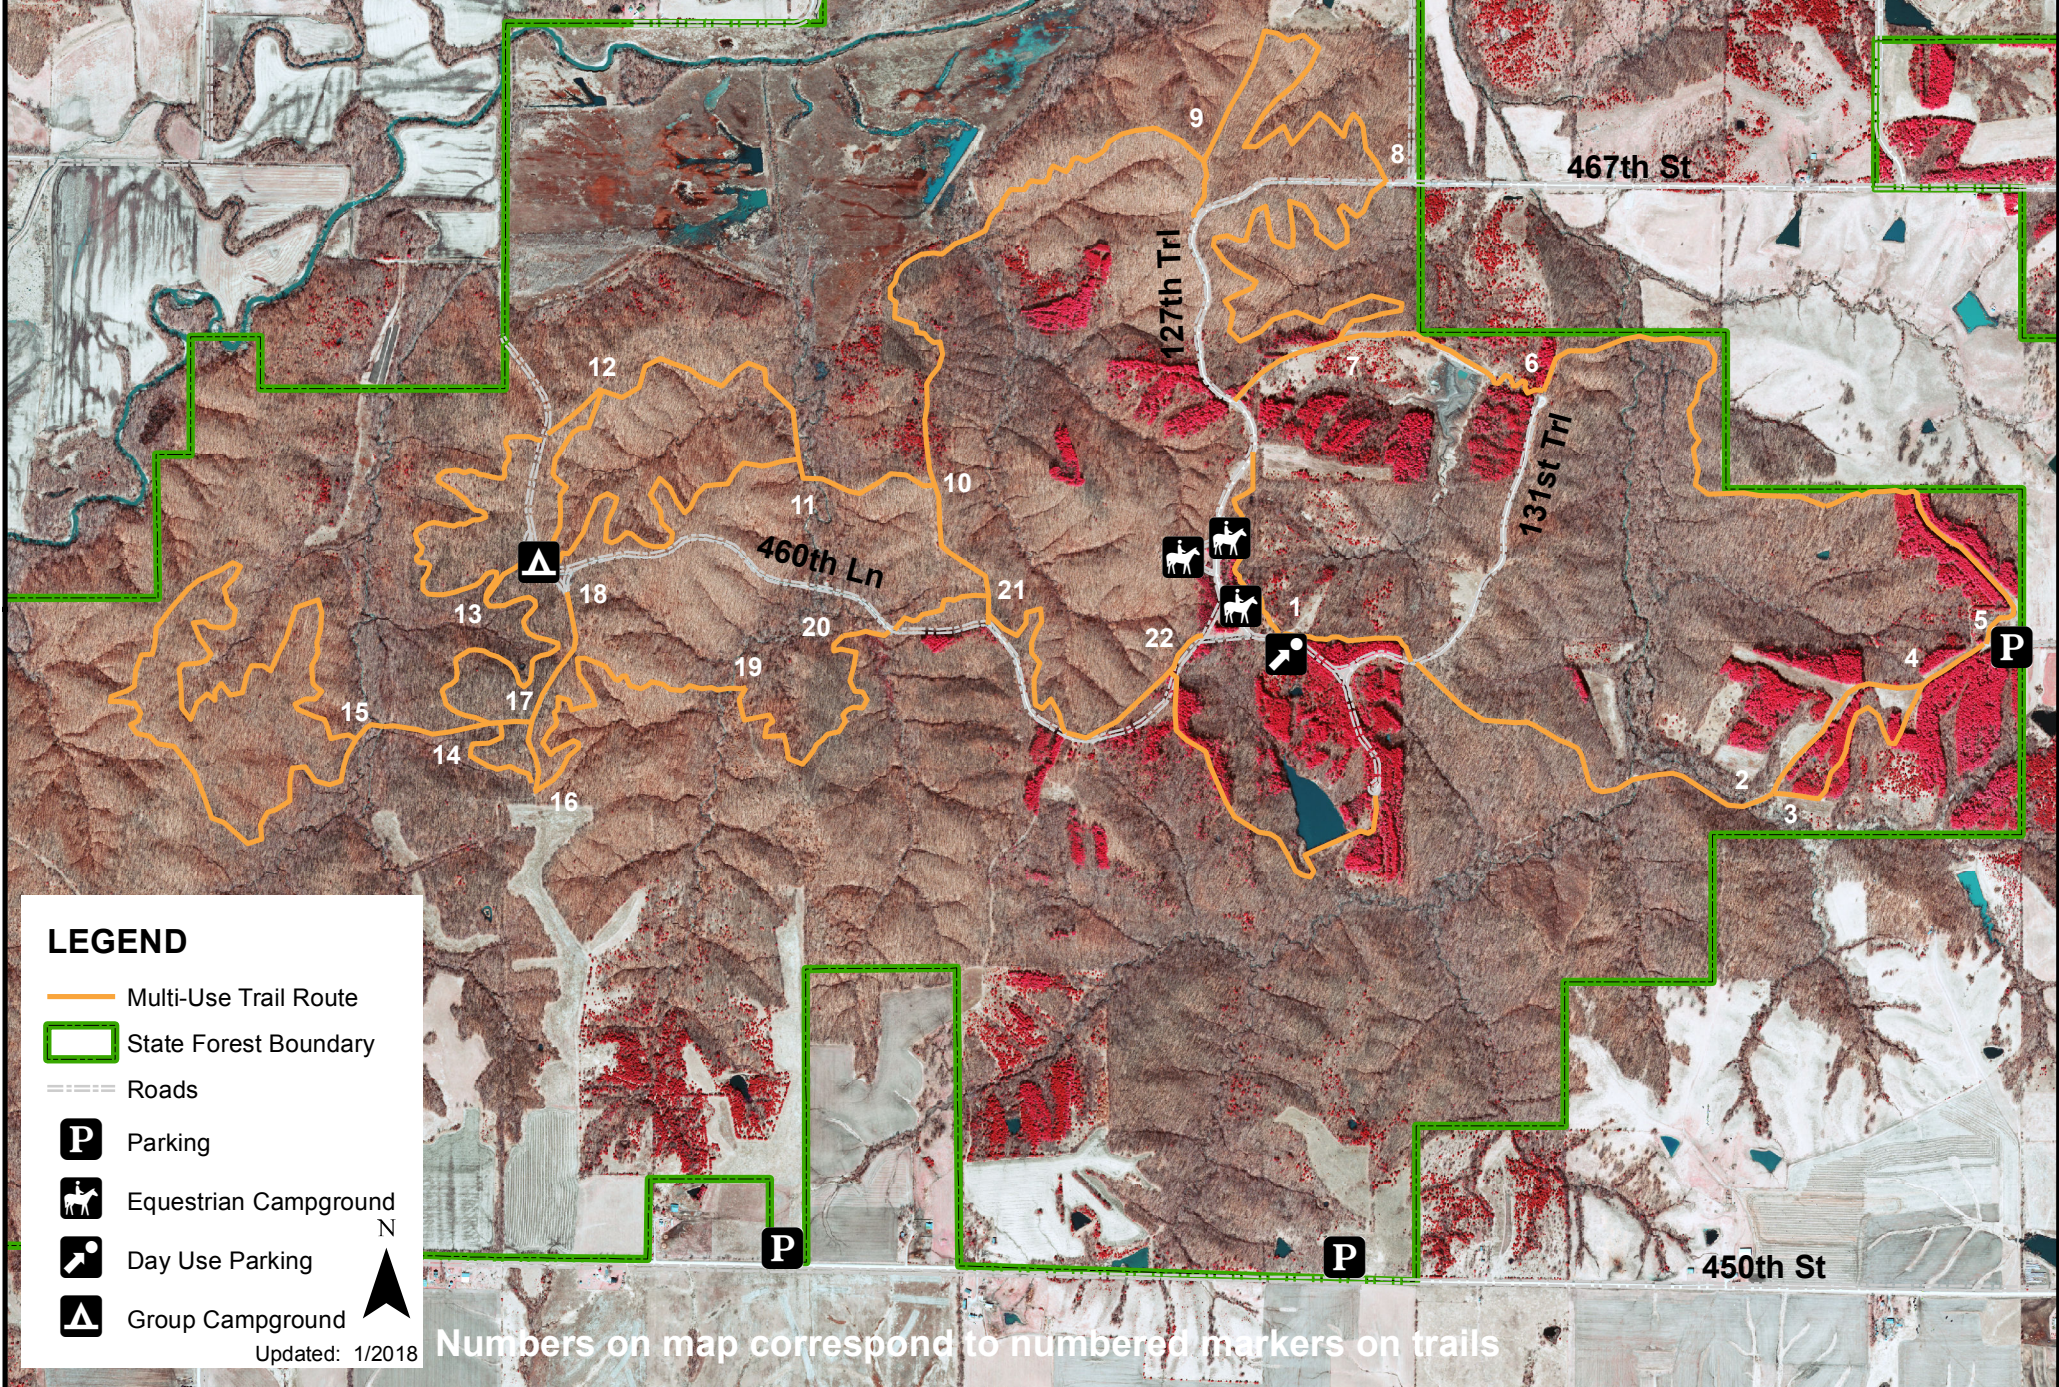

Stephens State Forest - Whitebreast Unit Multi-Use Trail Map

LEGEND

- Multi-Use Trail Route
- ▭ State Forest Boundary
- == Roads
- ▣ P Parking
- 🐎 Equestrian Campground
- 📍 Day Use Parking
- ▲ Group Campground

Updated: 1/2018

Numbers on map correspond to numbered markers on trails