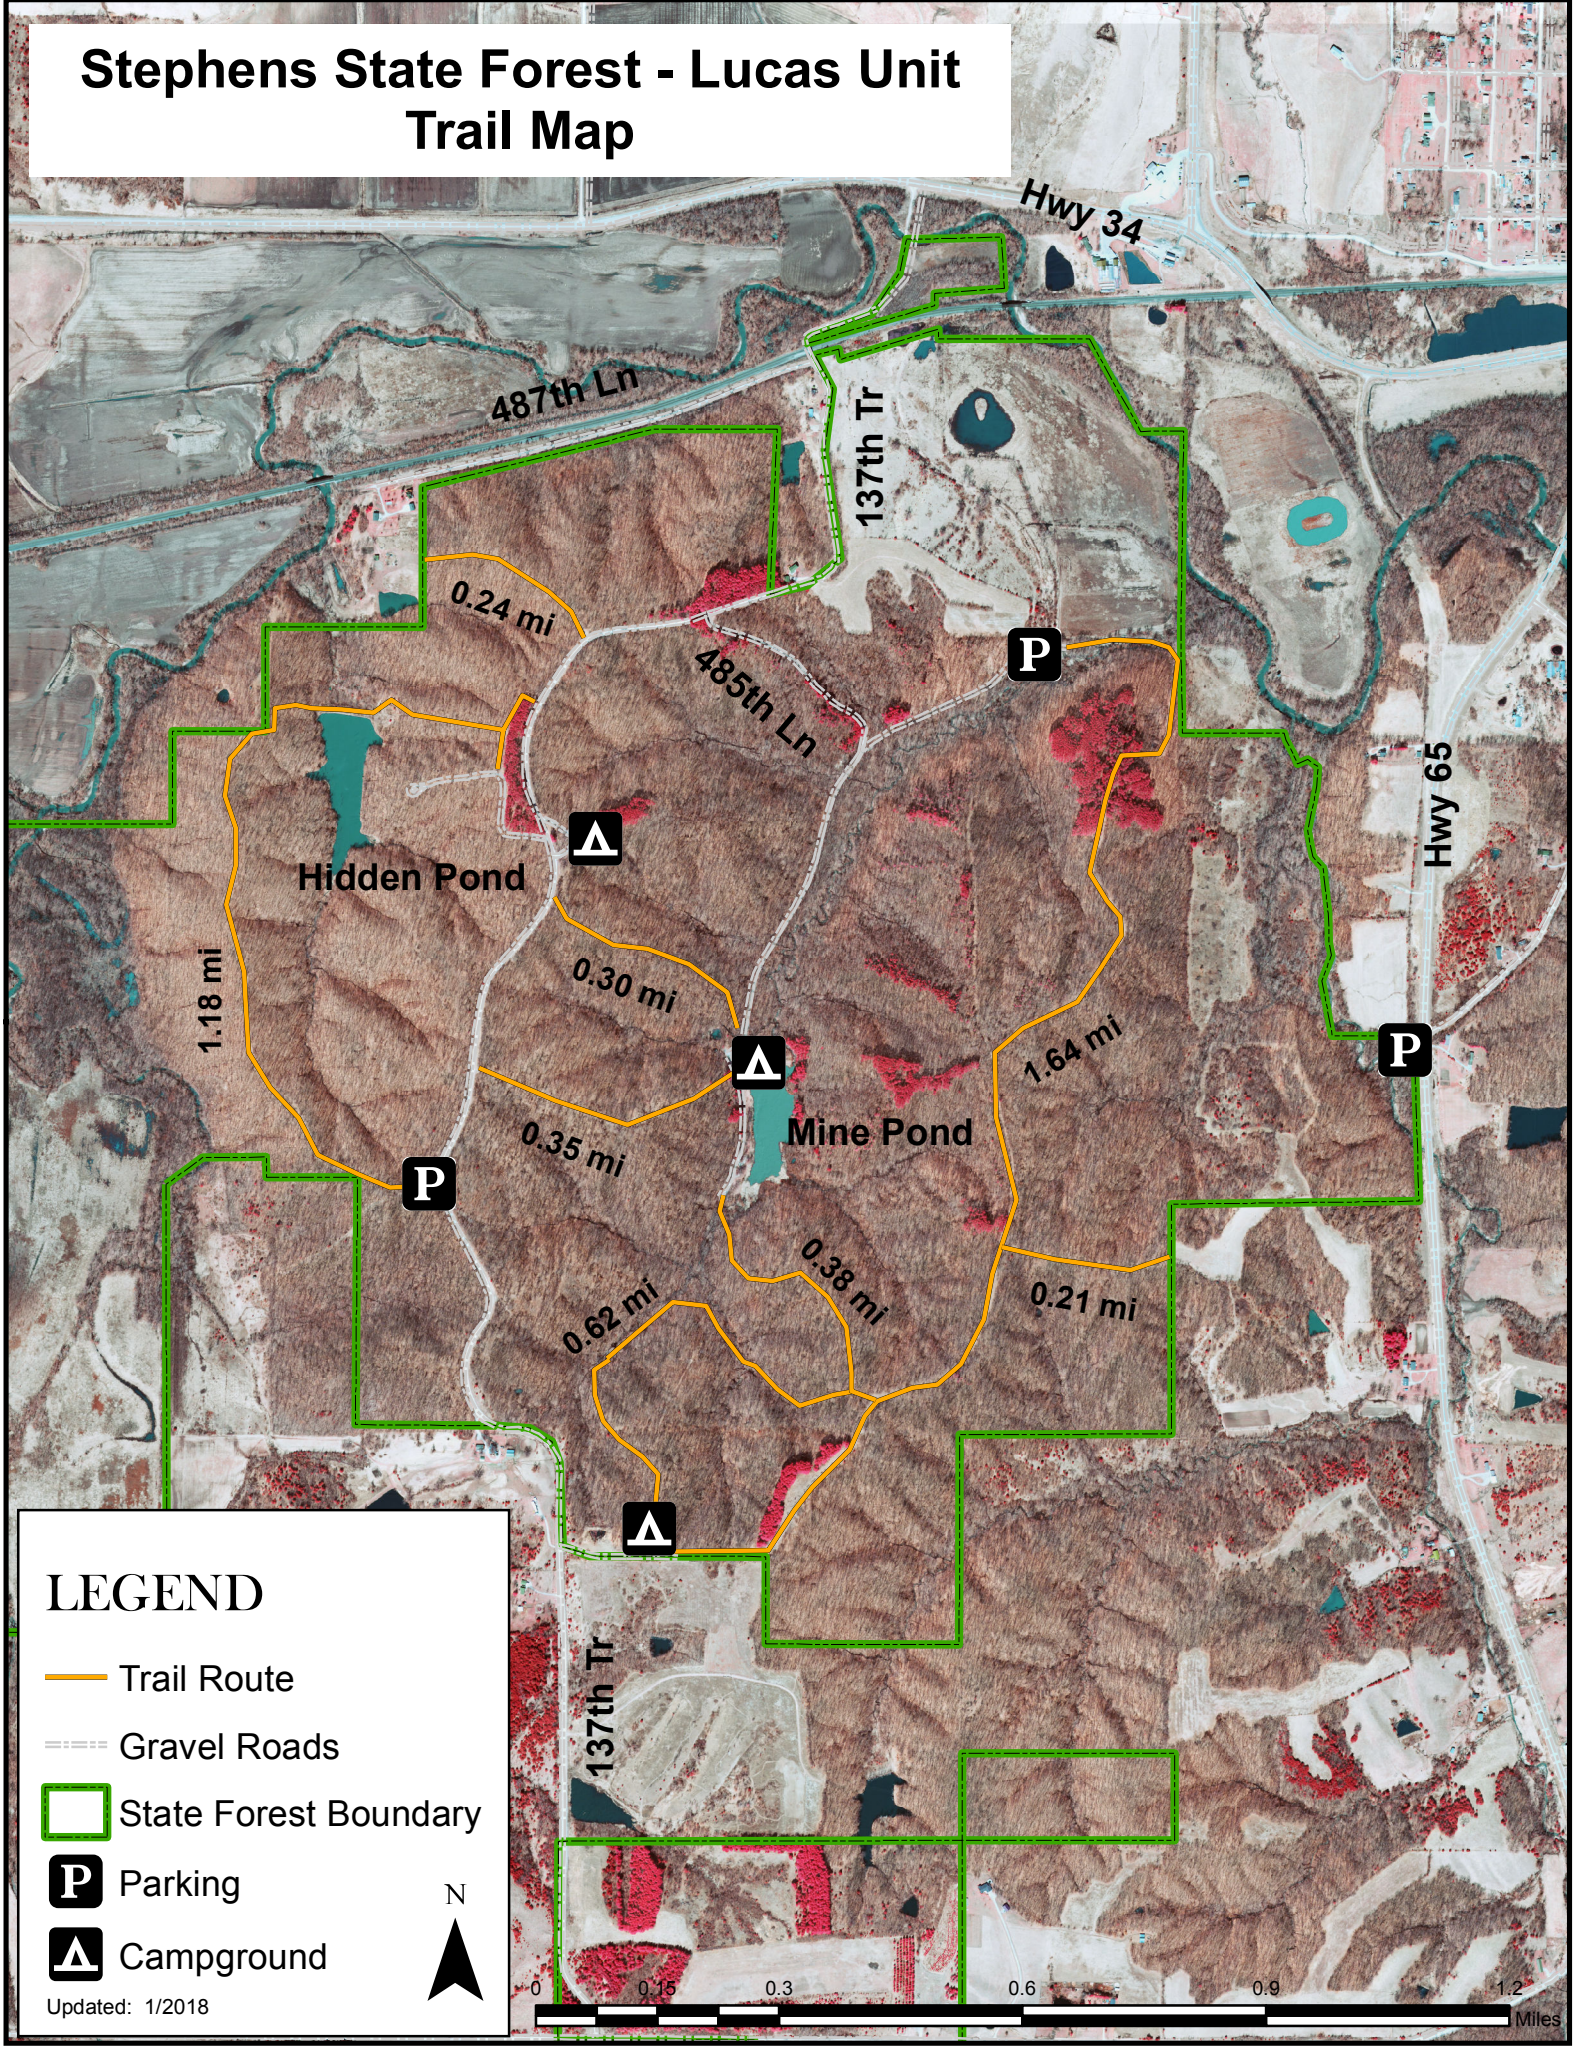

Stephens State Forest - Lucas Unit Trail Map

LEGEND

- Trail Route
- Gravel Roads
- State Forest Boundary
- P Parking
- ▲ Campground

Updated: 1/2018