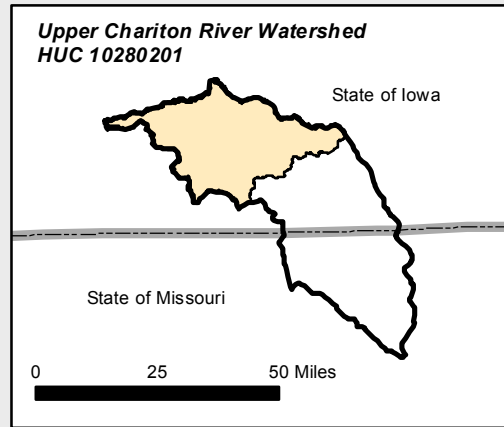

Rathbun Lake Watershed Rathbun Lake Sub-Watersheds South Central Iowa

Protect Rathbun Lake
Interim Watershed Management Plan

Legend

- Rathbun Lake Sub-Watersheds
- County Boundary
- Rathbun Lake Watershed Boundary
- Highway
- Major Road
- Railroads (Local)
- Perennial Stream
- Intermittent Stream