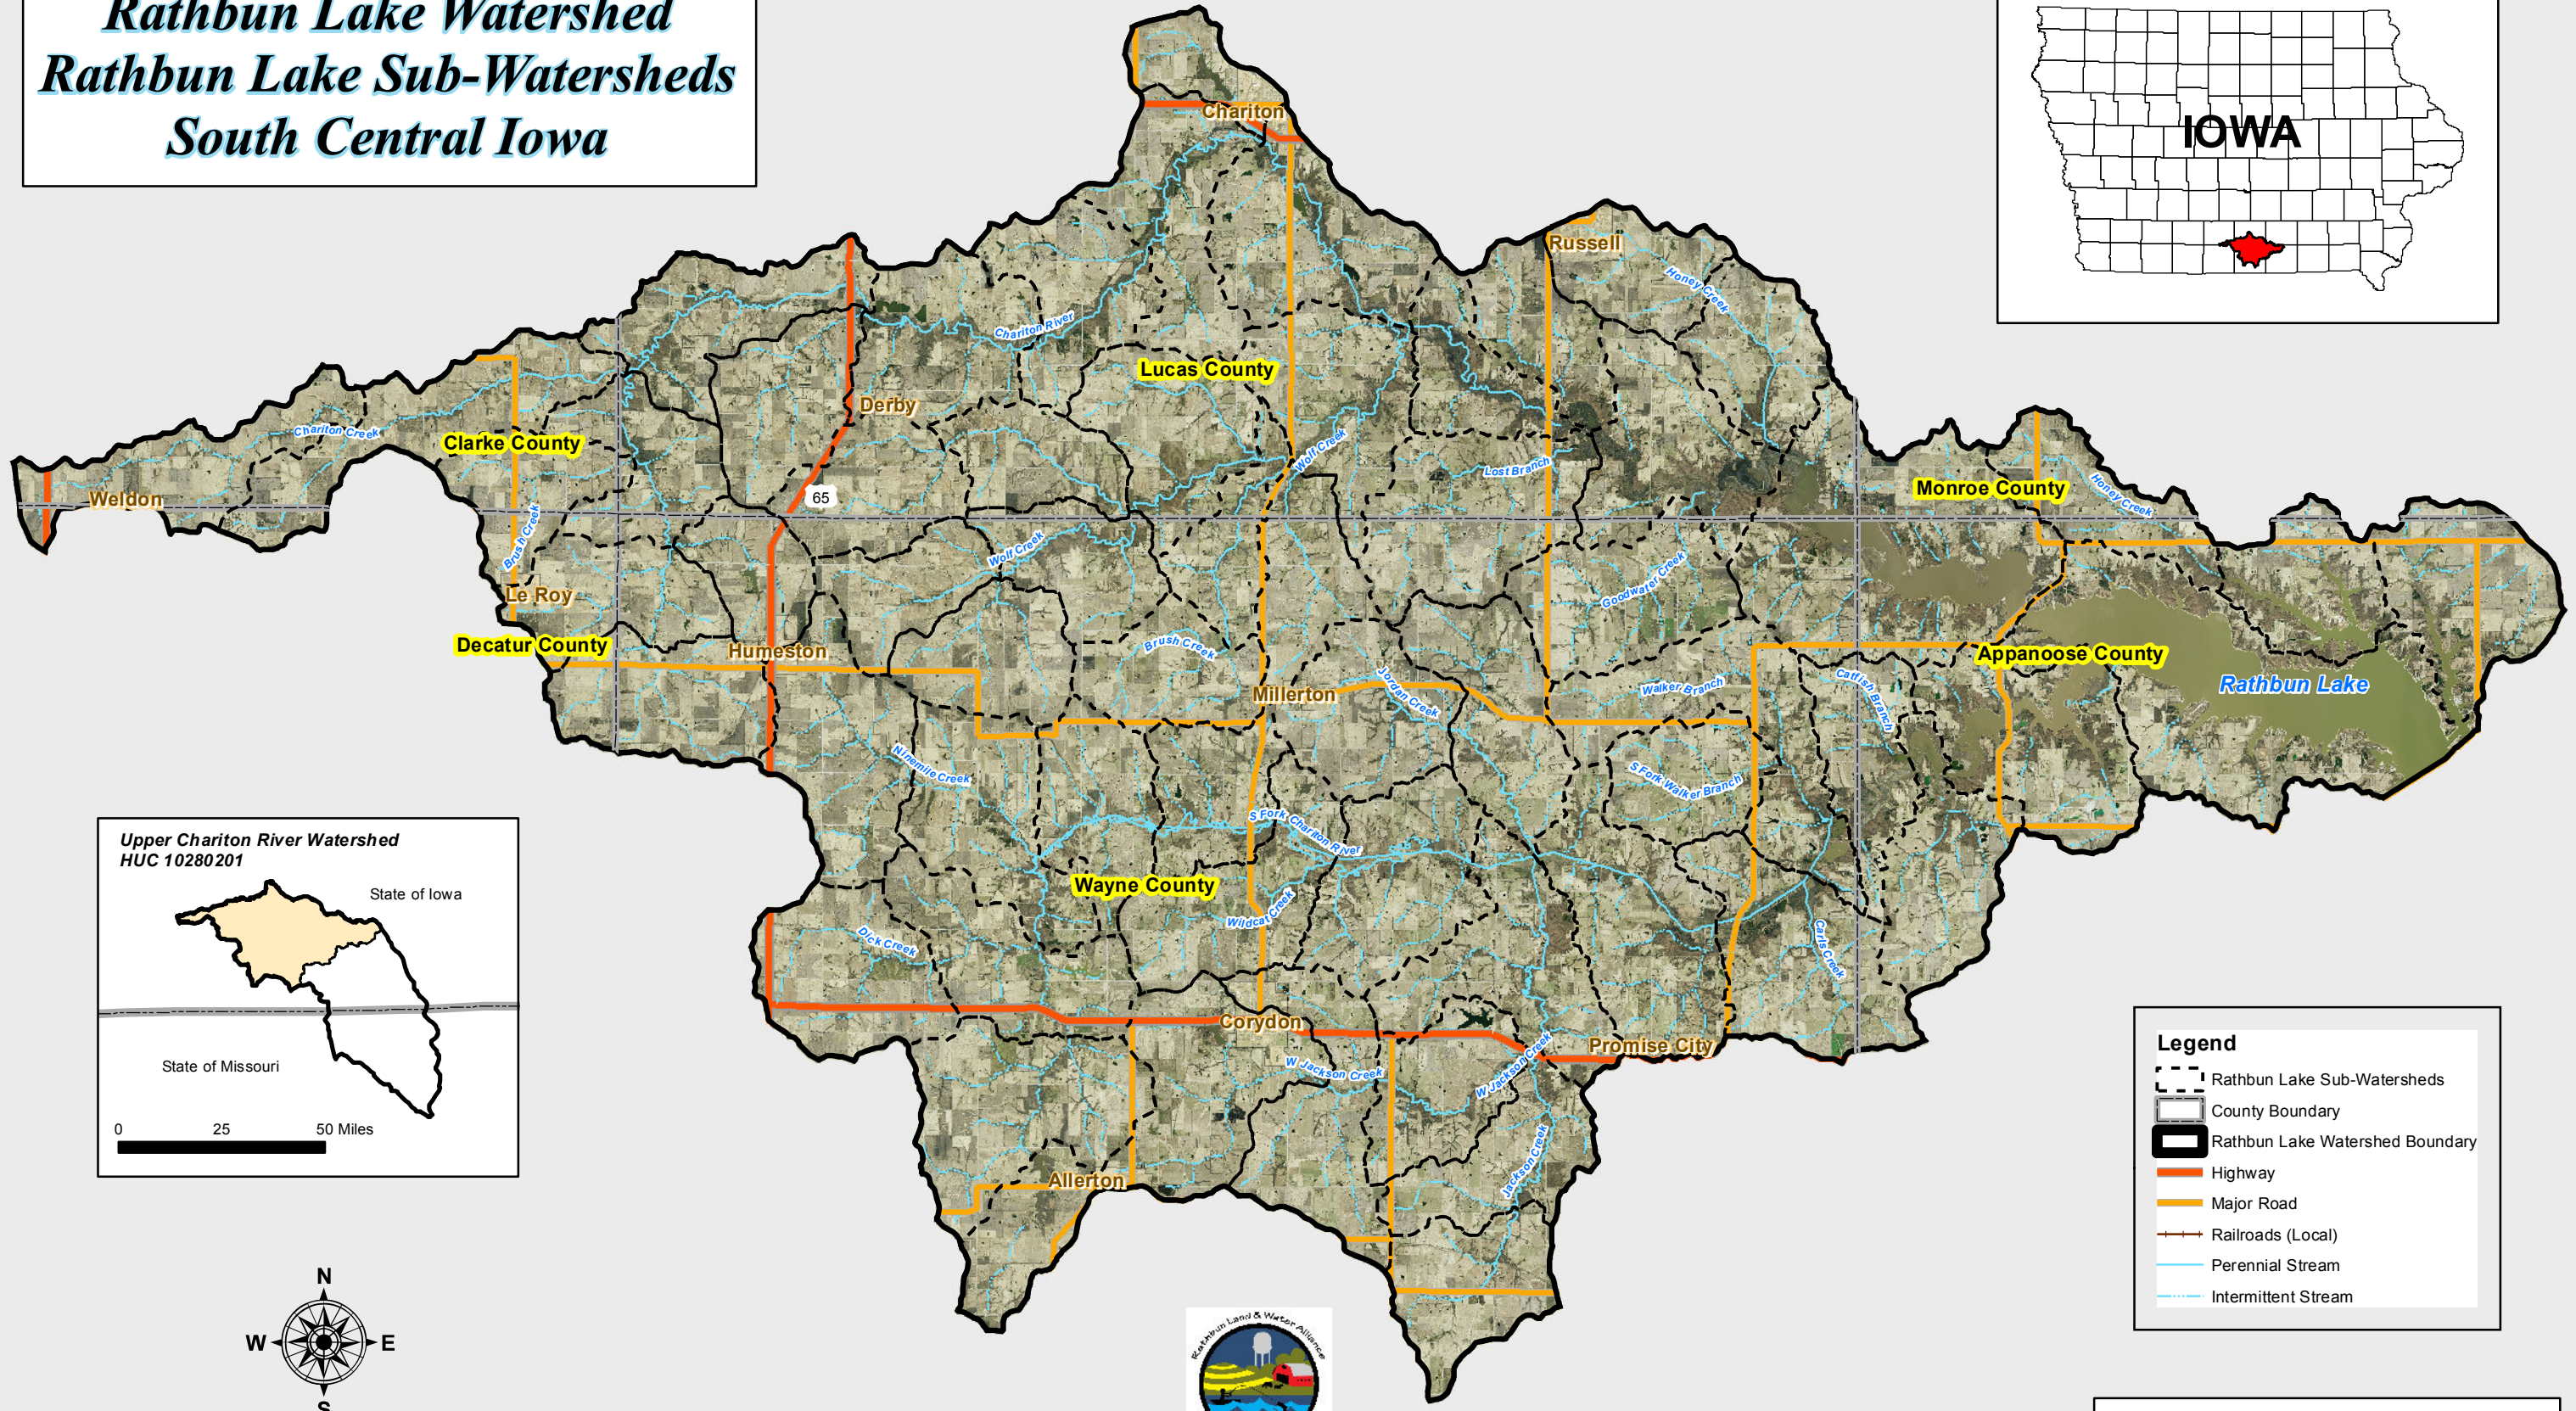

Rathbun Lake Watershed Rathbun Lake Sub-Watersheds South Central Iowa

Protect Rathbun Lake
Interim Watershed Management Plan

Legend

- Rathbun Lake Sub-Watersheds
- County Boundary
- Rathbun Lake Watershed Boundary
- Highway
- Major Road
- Railroads (Local)
- Perennial Stream
- Intermittent Stream

Source: Rathbun Regional Water Association
Iowa DNR NRGIS
ESRI Data and Maps
USDA Data