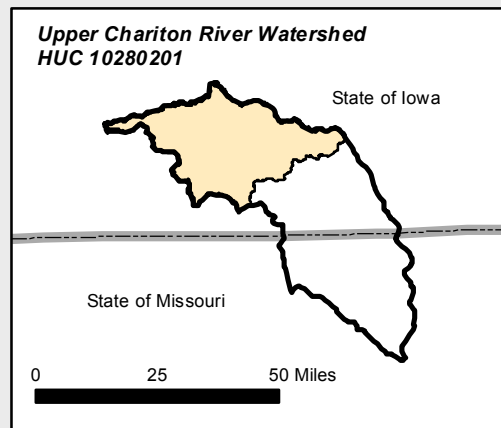

Rathbun Lake Watershed South Central Iowa

Legend

- County Boundary
- Rathbun Lake Watershed Boundary
- Highway
- Major Road
- Railroads (Local)
- Perennial Stream
- Intermittent Stream

Protect Rathbun Lake
Interim Watershed Management Plan