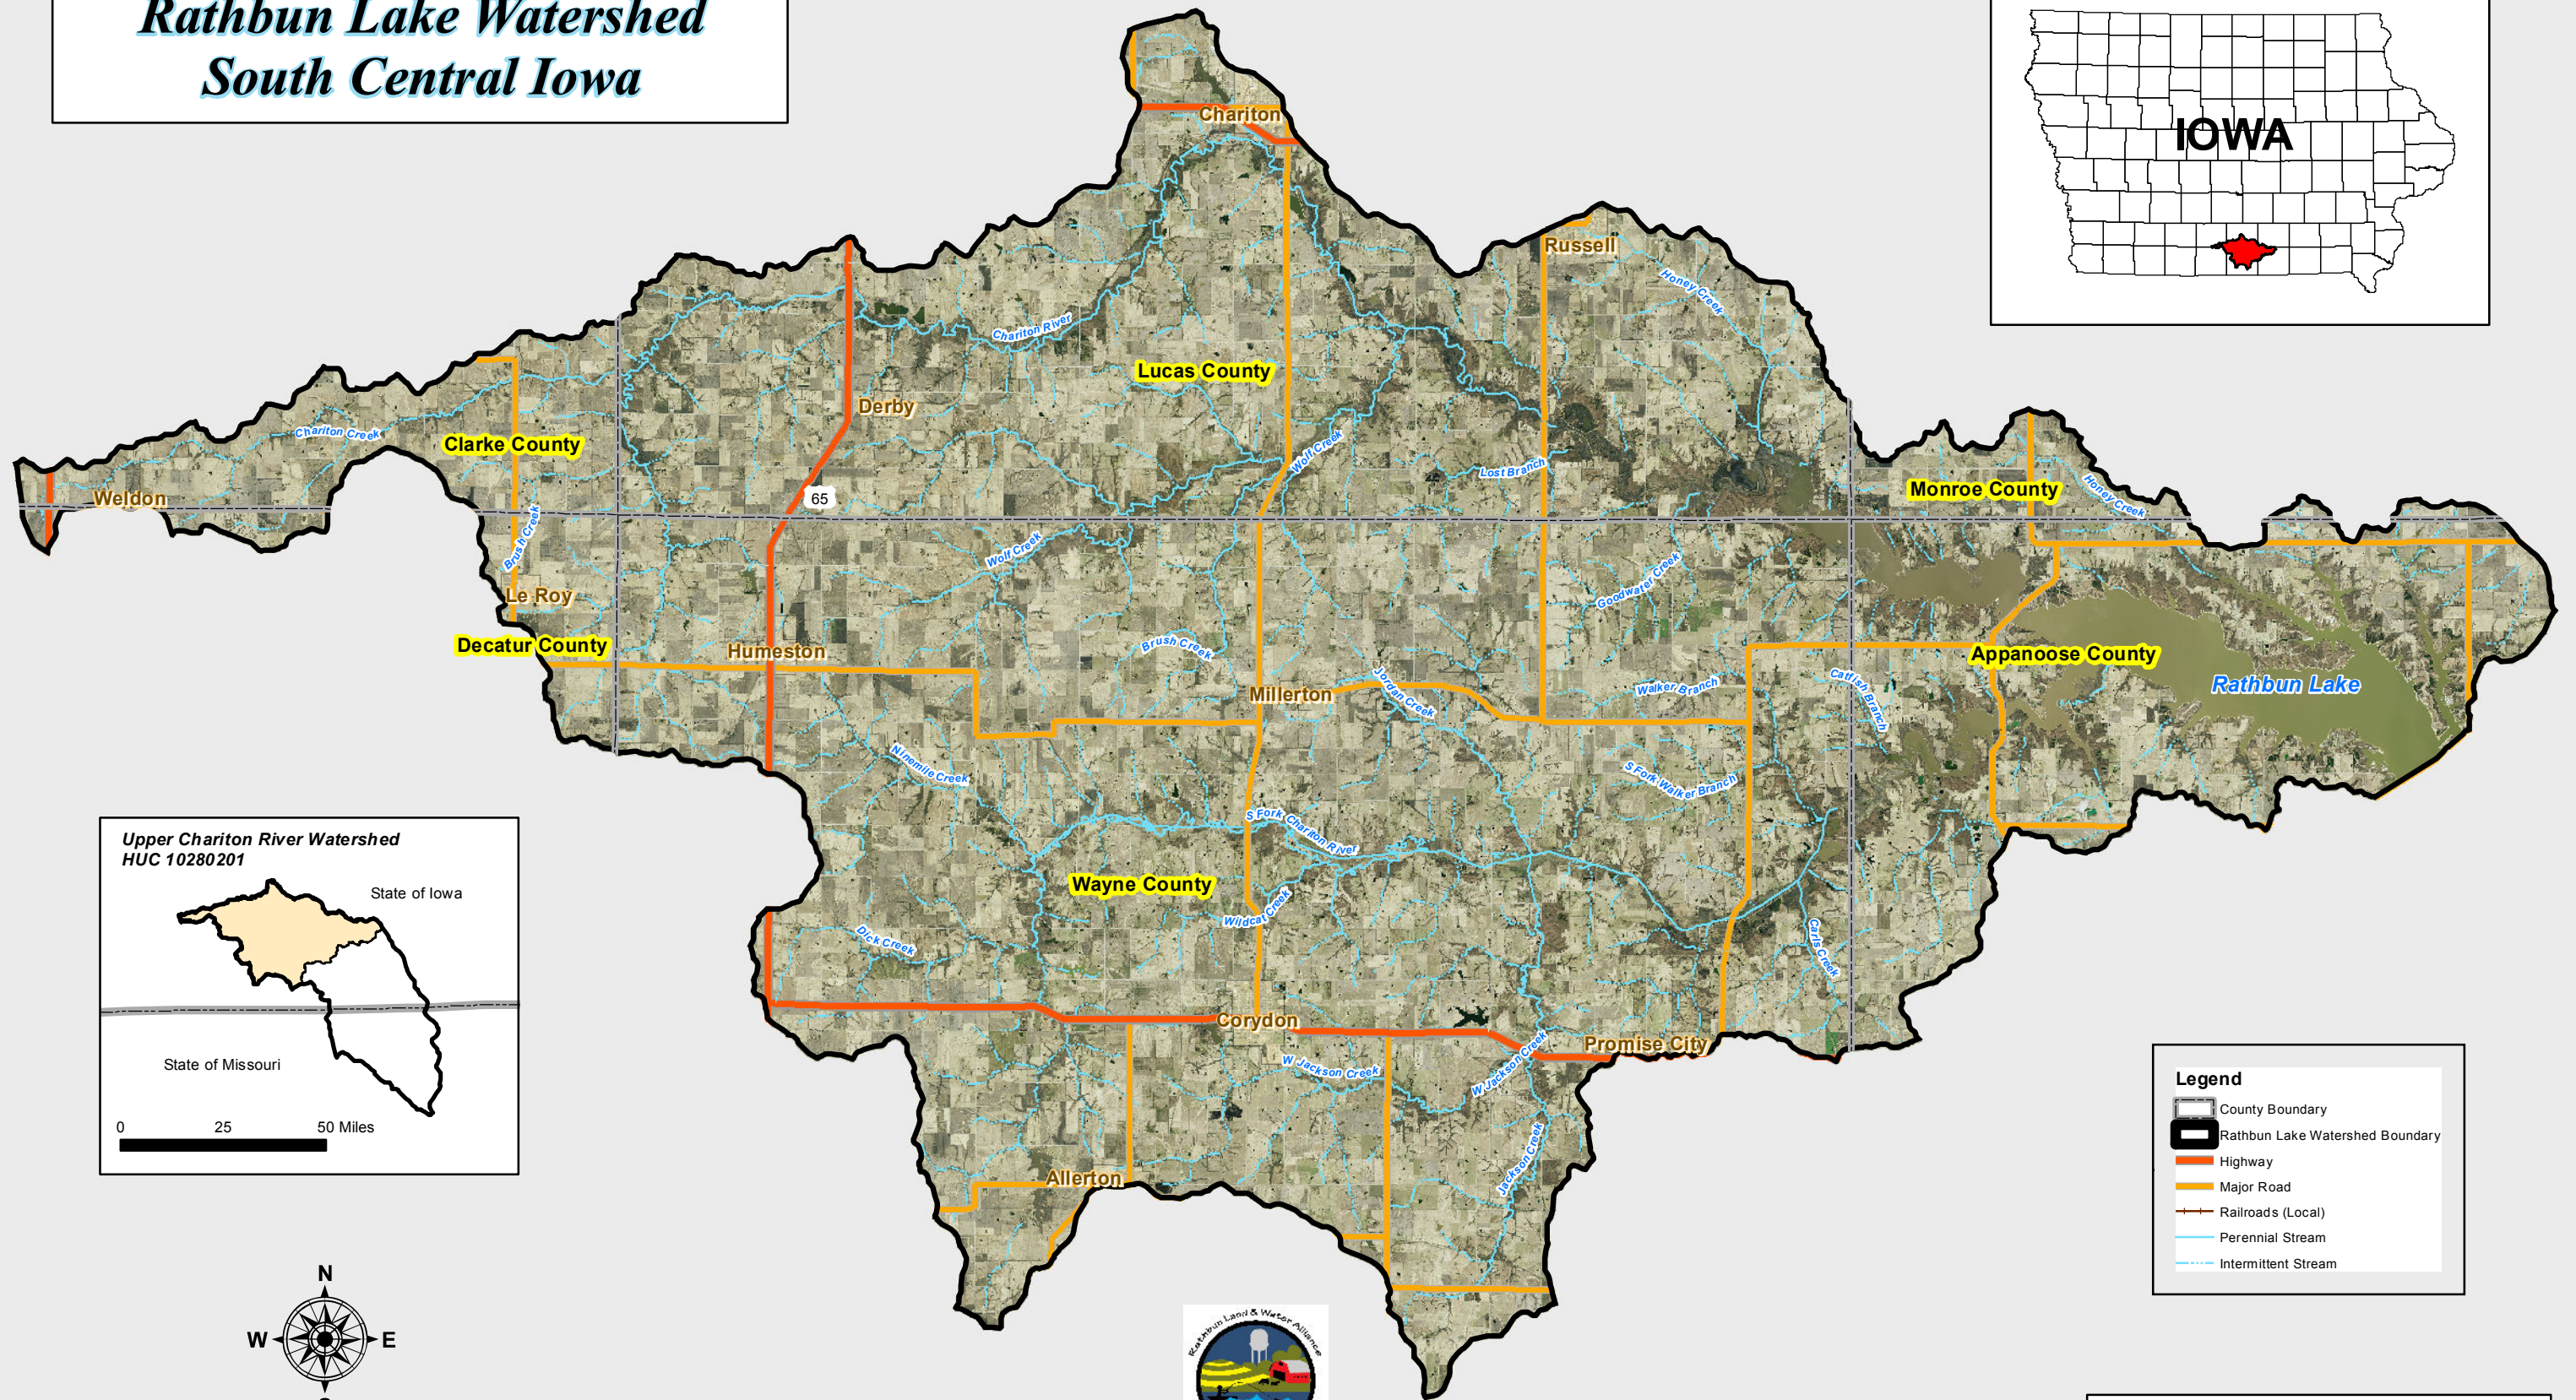

Rathbun Lake Watershed South Central Iowa

Legend

- County Boundary
- Rathbun Lake Watershed Boundary
- Highway
- Major Road
- Railroads (Local)
- Perennial Stream
- Intermittent Stream

Protect Rathbun Lake
Interim Watershed Management Plan

Source: Rathbun Regional Water Association
Iowa DNR NRGIS
ESRI Data and Maps
USDA Data