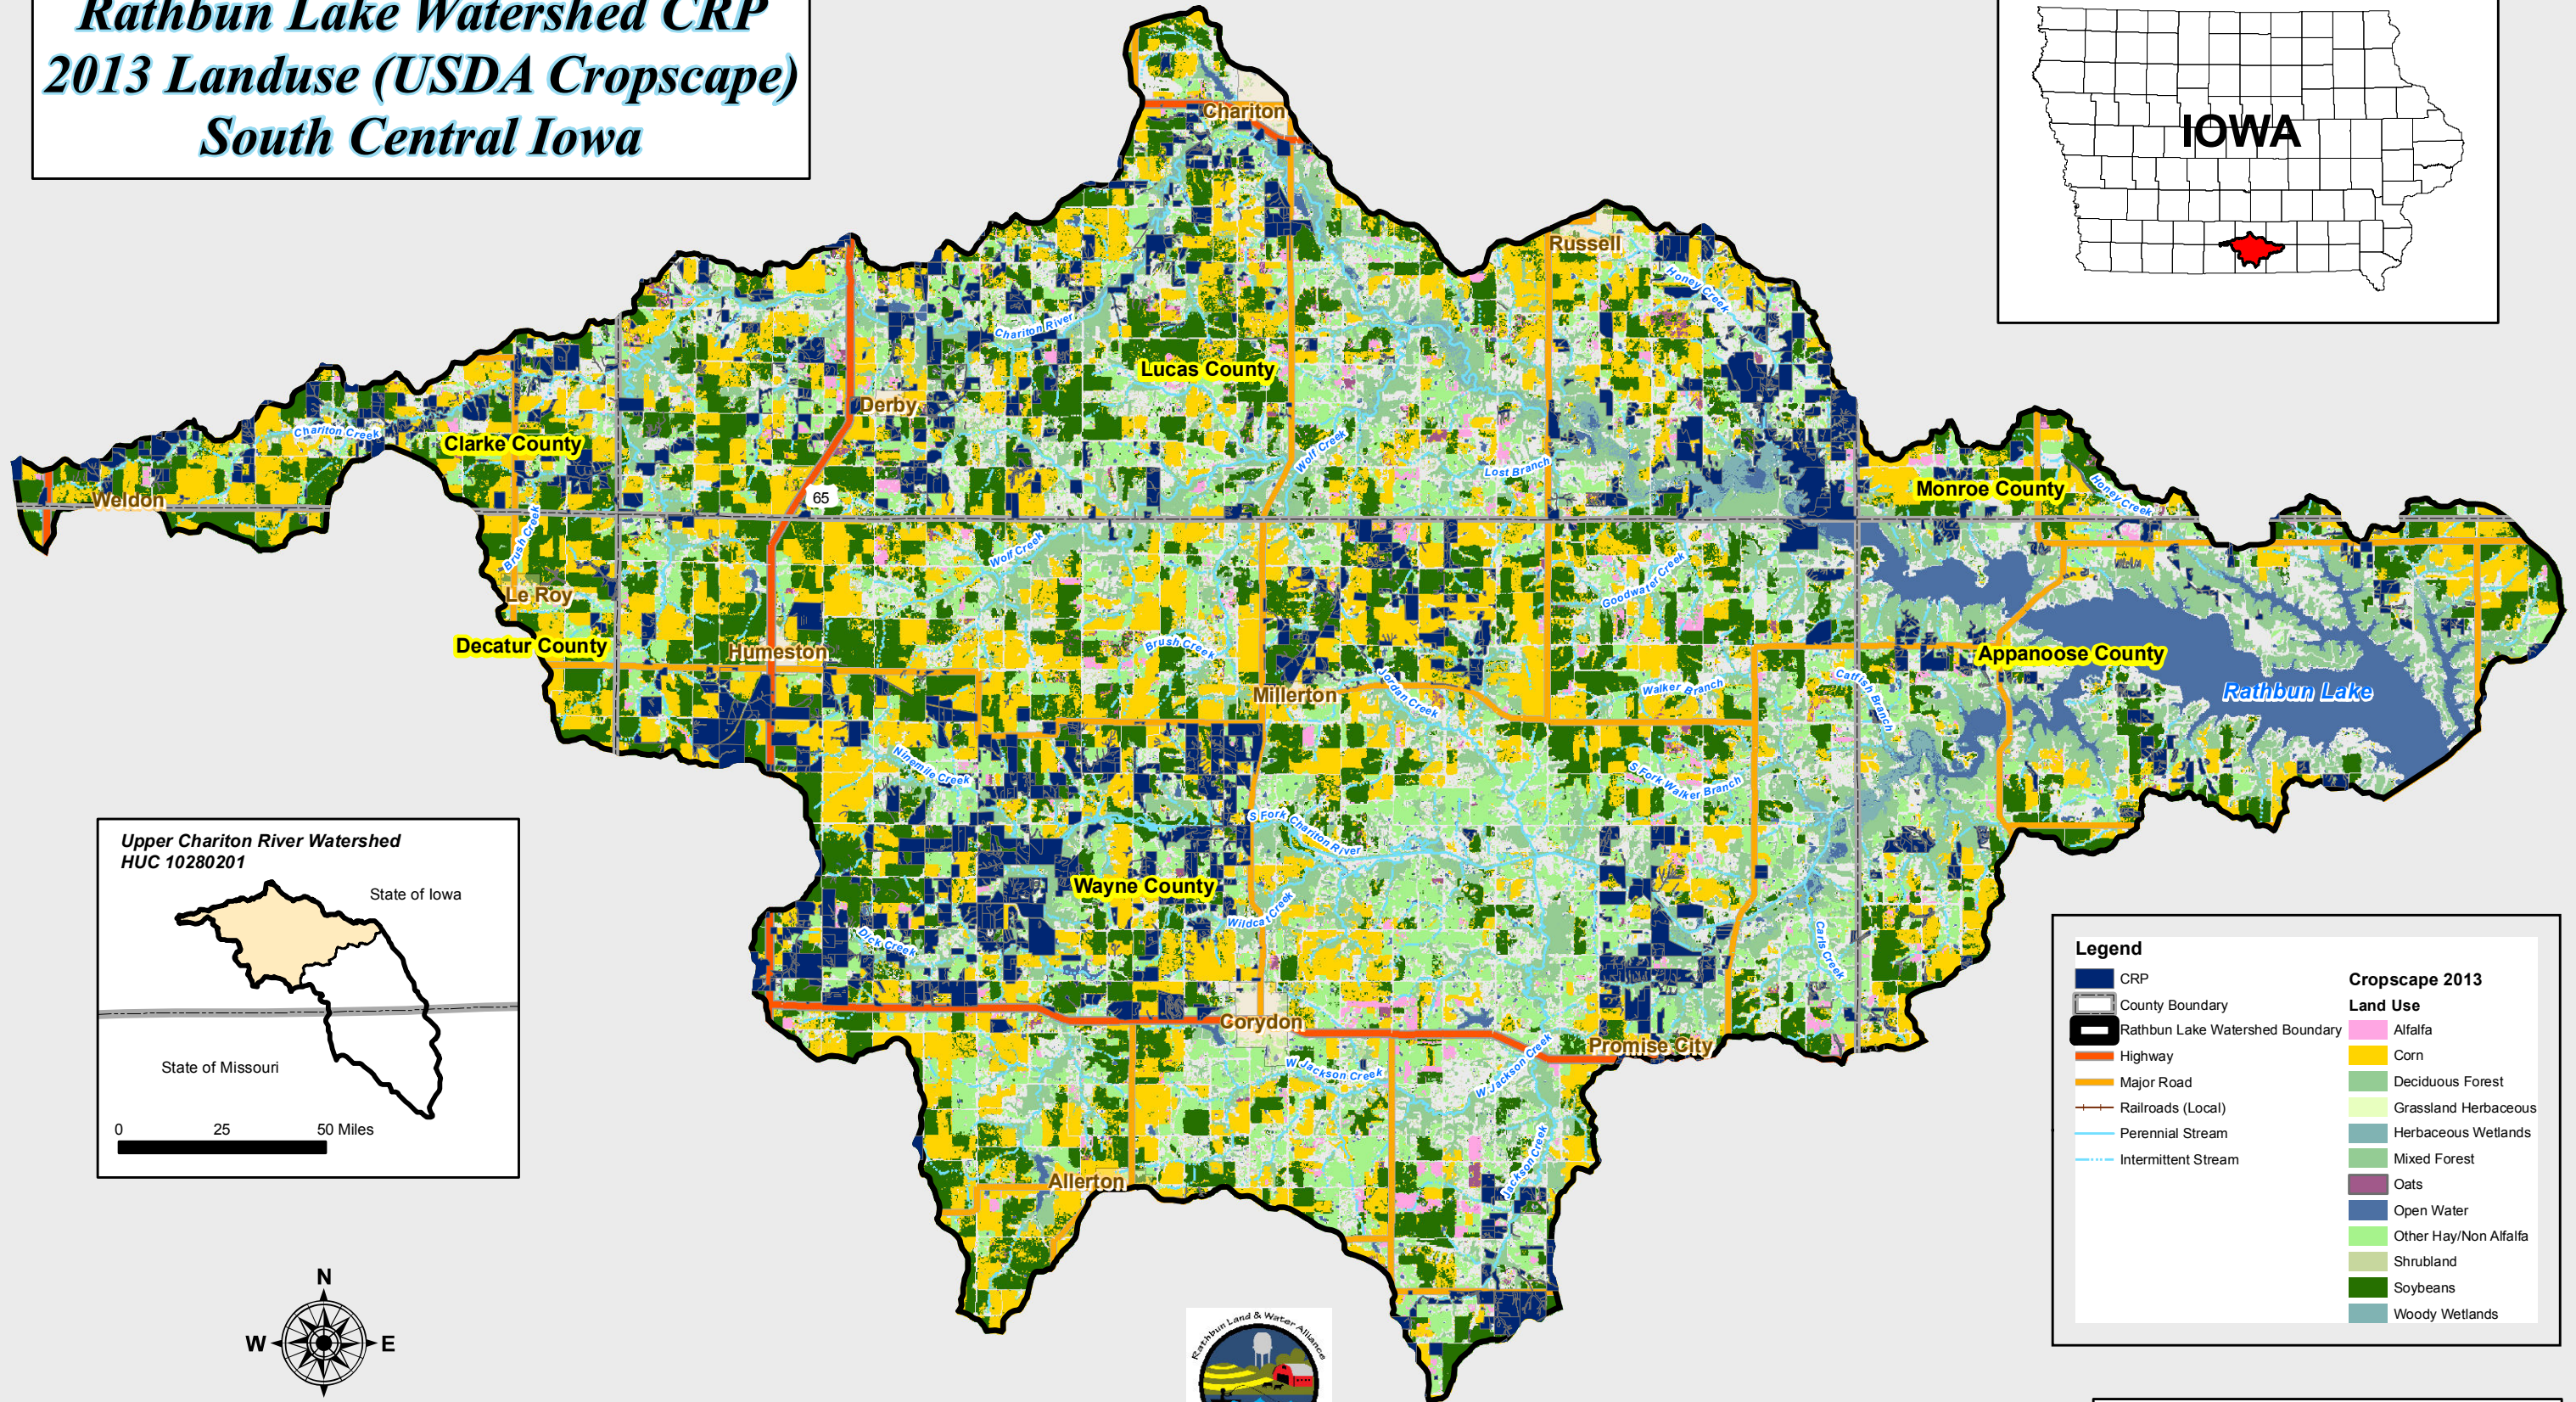

Rathbun Lake Watershed CRP 2013 Landuse (USDA Cropscape) South Central Iowa

Legend

| | |
|---------------------------------|-----------------------|
| CRP | Alfalfa |
| County Boundary | Corn |
| Rathbun Lake Watershed Boundary | Deciduous Forest |
| Highway | Grassland Herbaceous |
| Major Road | Herbaceous Wetlands |
| Railroads (Local) | Mixed Forest |
| Perennial Stream | Oats |
| Intermittent Stream | Open Water |
| | Other Hay/Non Alfalfa |
| | Shrubland |
| | Soybeans |
| | Woody Wetlands |

Protect Rathbun Lake
Interim Watershed Management Plan

Source: Rathbun Regional Water Association
Iowa DNR NRGIS
ESRI Data and Maps
USDA Data