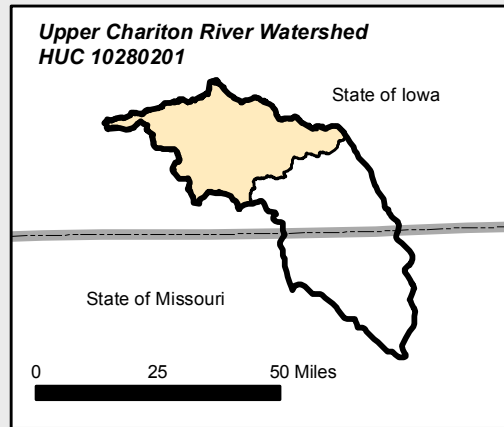

Rathbun Lake Watershed CRP 2013 Landuse (USDA Cropscape) South Central Iowa

Legend

| | |
|---------------------------------|-----------------------|
| CRP | Alfalfa |
| County Boundary | Corn |
| Rathbun Lake Watershed Boundary | Deciduous Forest |
| Highway | Grassland Herbaceous |
| Major Road | Herbaceous Wetlands |
| Railroads (Local) | Mixed Forest |
| Perennial Stream | Oats |
| Intermittent Stream | Open Water |
| | Other Hay/Non Alfalfa |
| | Shrubland |
| | Soybeans |
| | Woody Wetlands |