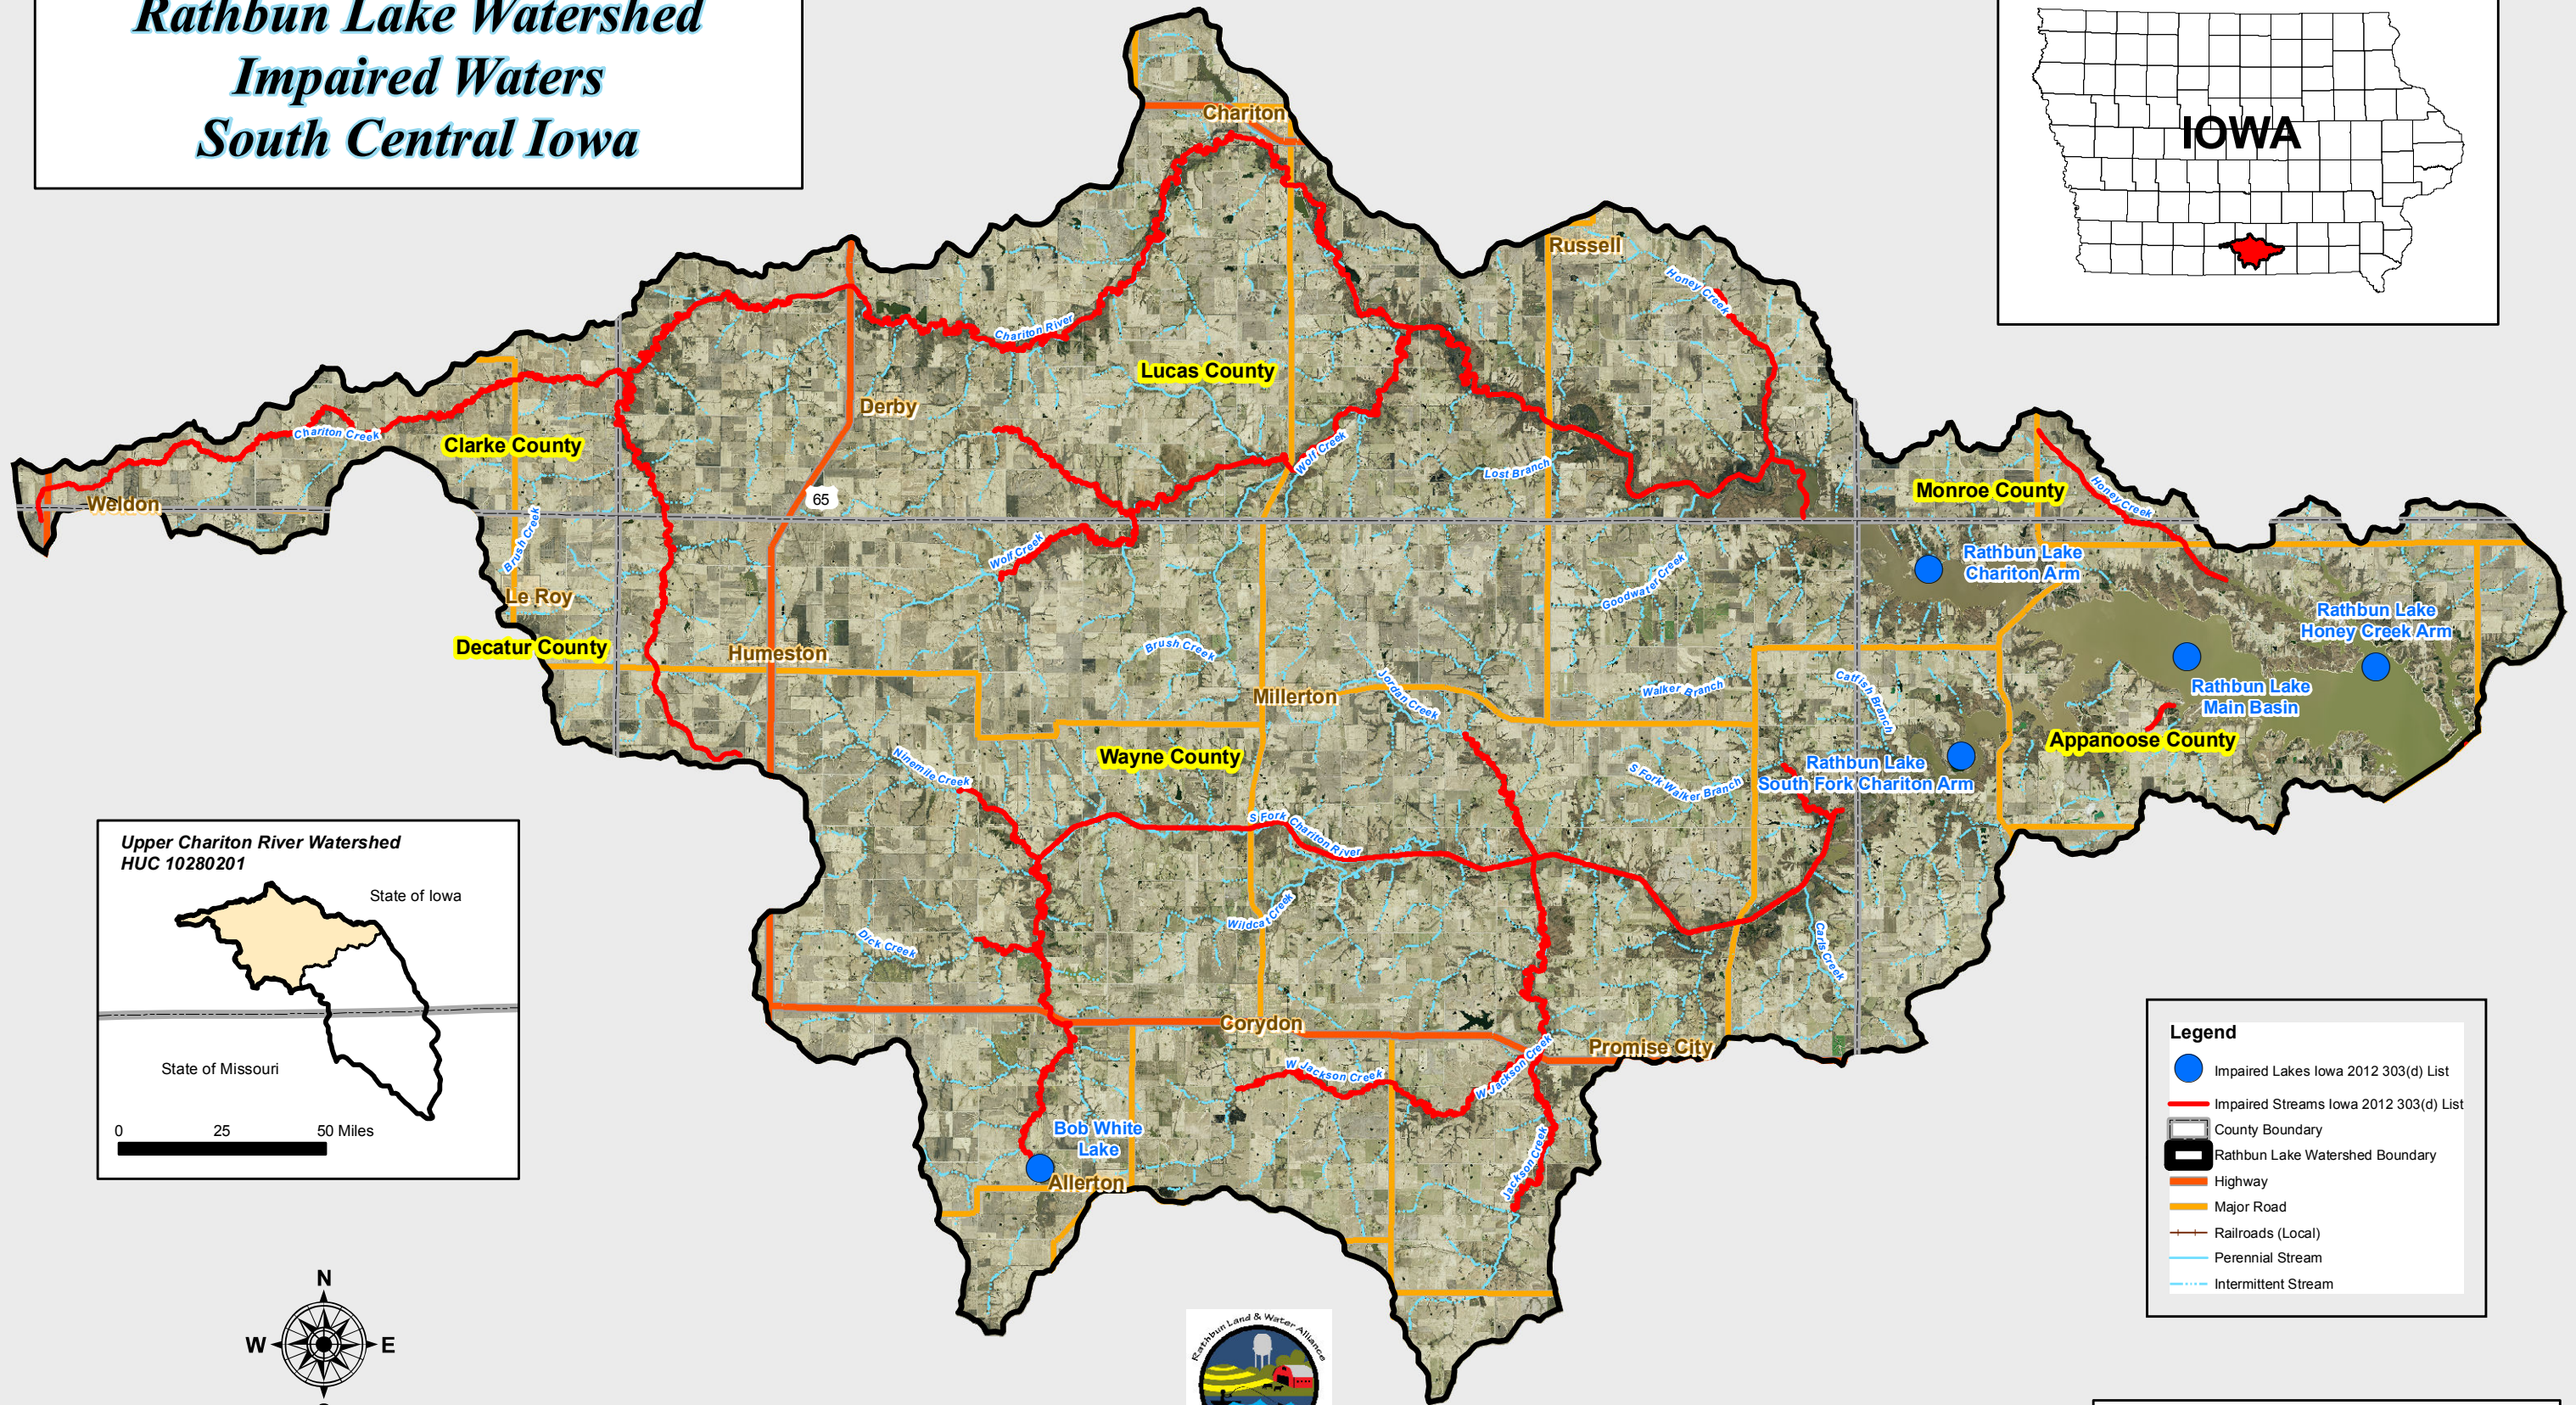

# Rathbun Lake Watershed Impaired Waters South Central Iowa

Protect Rathbun Lake  
Interim Watershed Management Plan

**Legend**

- Impaired Lakes Iowa 2012 303(d) List
- Impaired Streams Iowa 2012 303(d) List
- County Boundary
- Rathbun Lake Watershed Boundary
- Highway
- Major Road
- Railroads (Local)
- Perennial Stream
- Intermittent Stream

Source: Rathbun Regional Water Association  
Iowa DNR NRGIS  
ESRI Data and Maps  
USDA Data