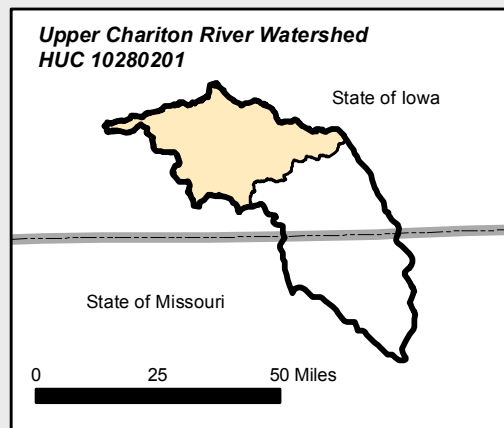

# Rathbun Lake Watershed Impaired Waters South Central Iowa

Protect Rathbun Lake  
Interim Watershed Management Plan

**Legend**

- Impaired Lakes Iowa 2012 303(d) List
- Impaired Streams Iowa 2012 303(d) List
- County Boundary
- Rathbun Lake Watershed Boundary
- Highway
- Major Road
- Railroads (Local)
- Perennial Stream
- Intermittent Stream