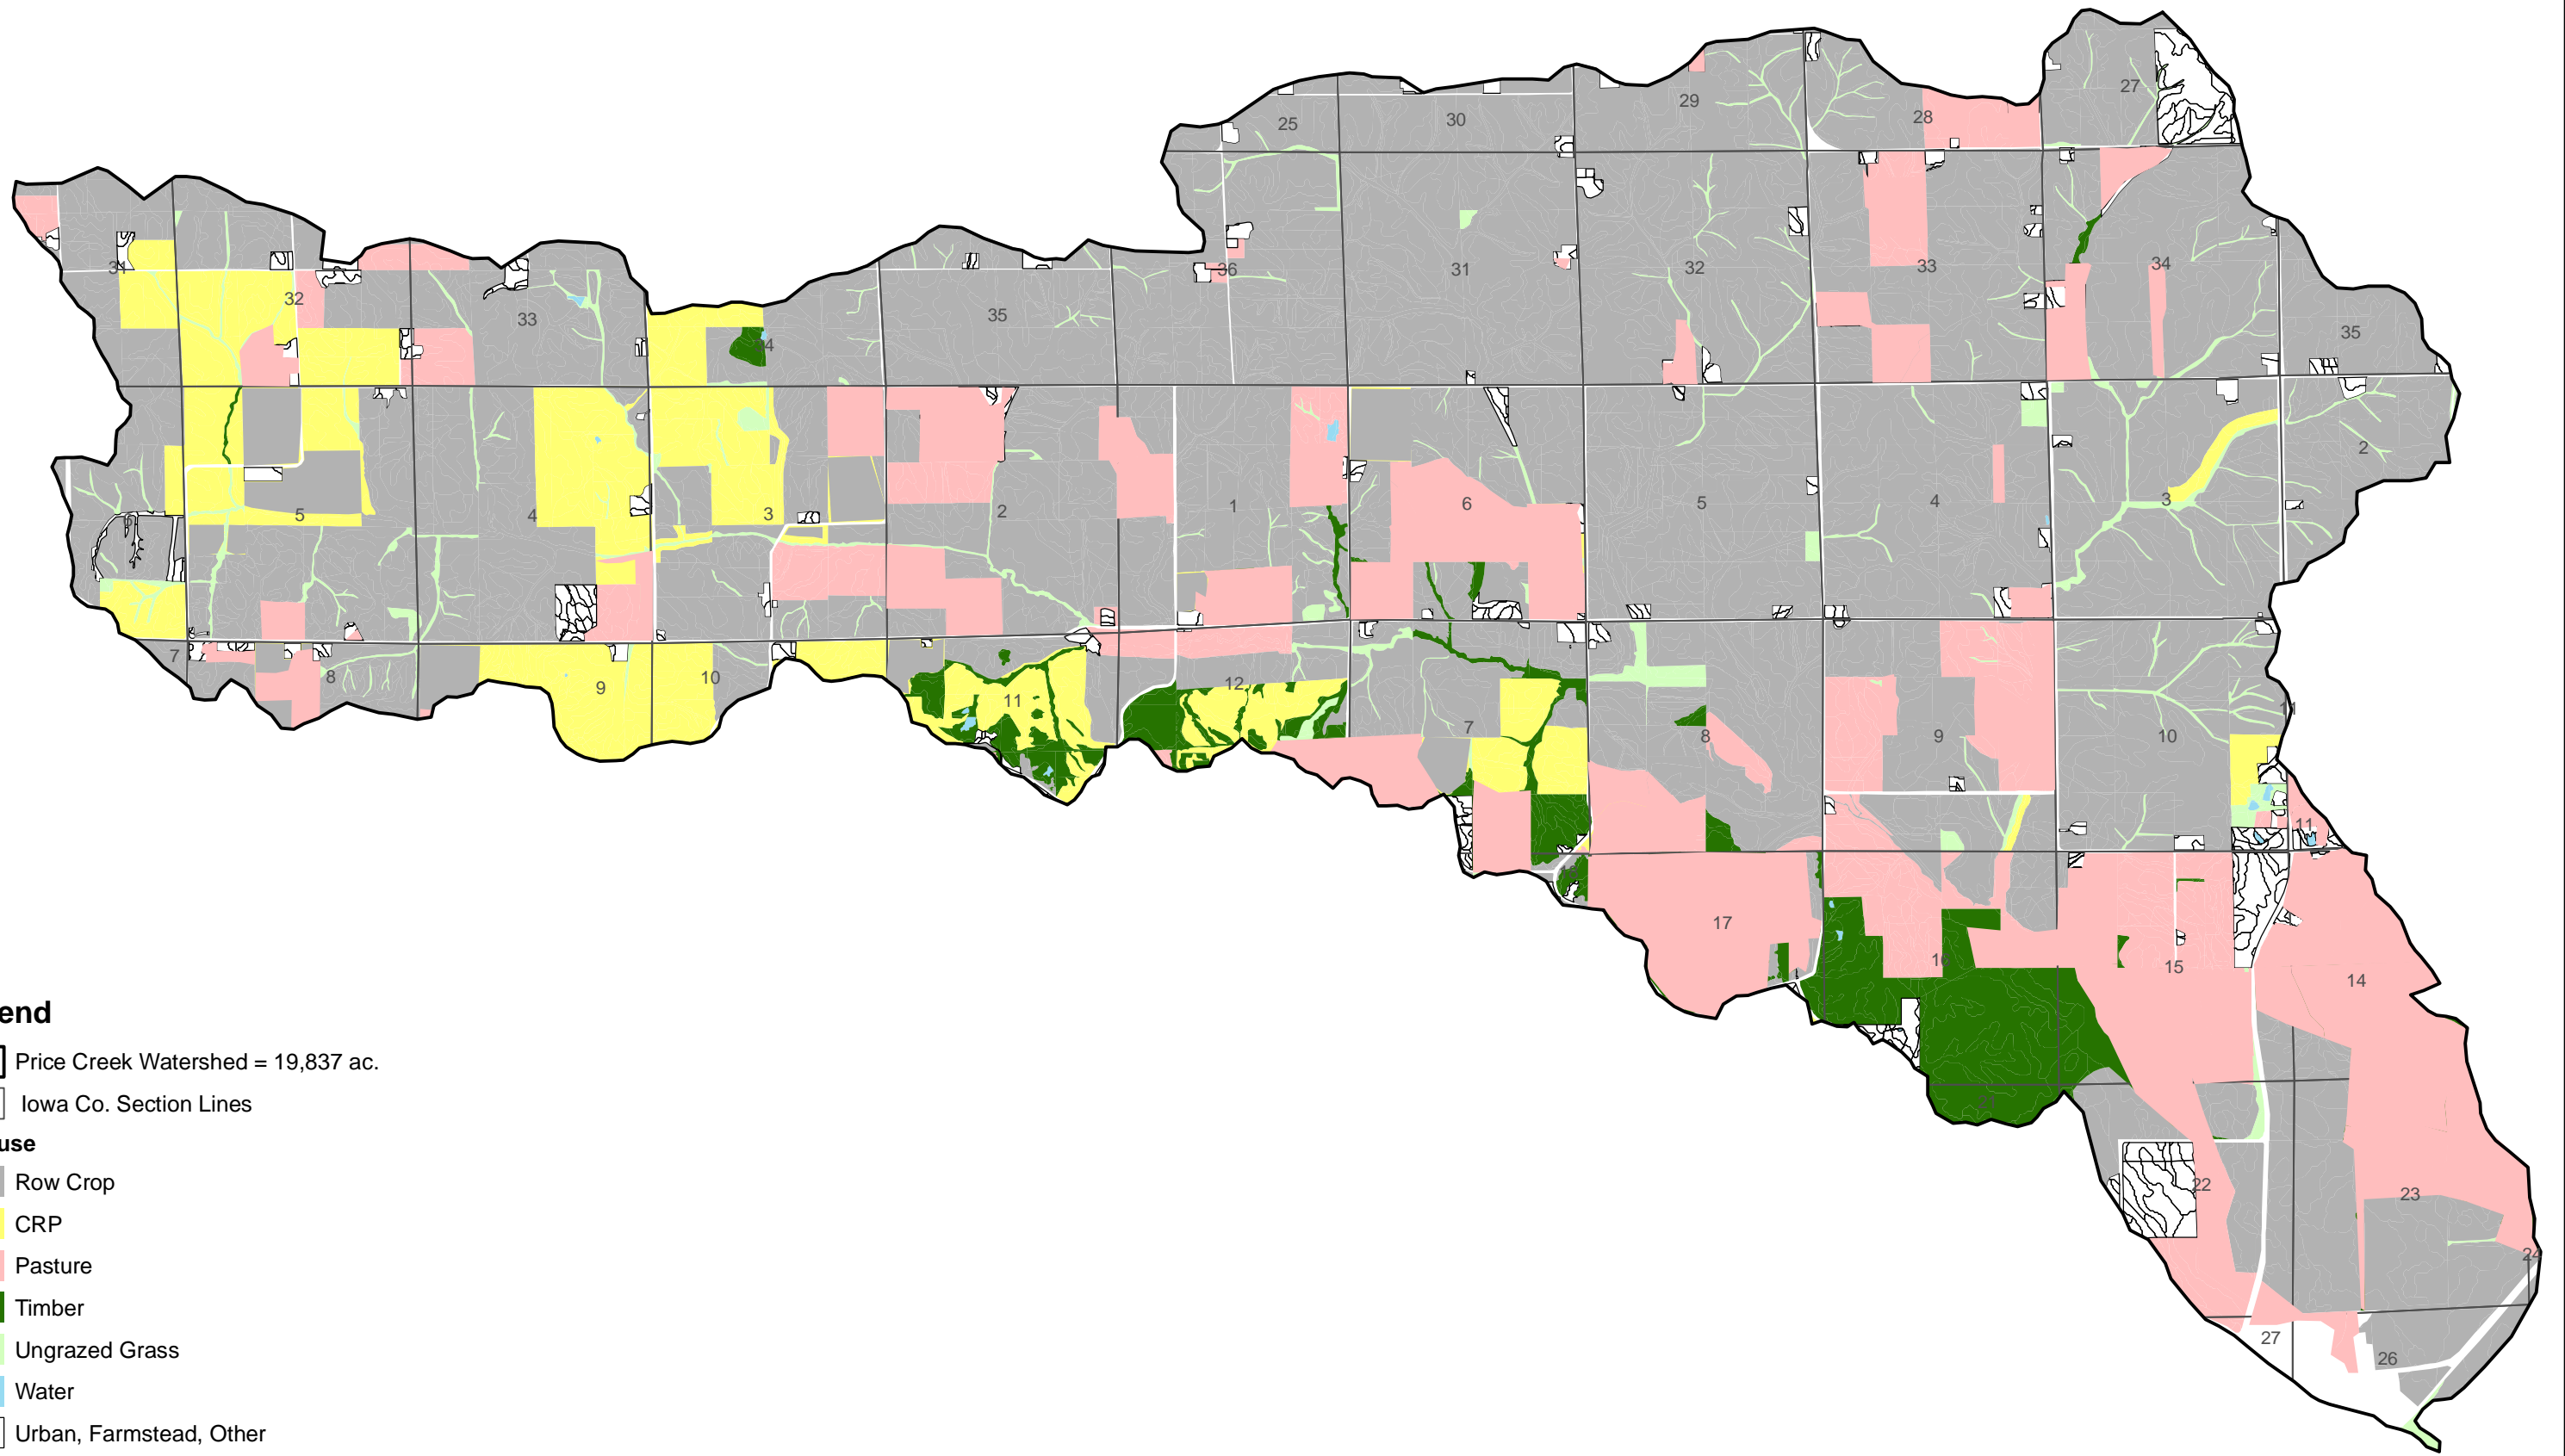

Price Creek Watershed Landuse (Based on 2005 Assessment, 2010 update)

Legend

- Price Creek Watershed = 19,837 ac.
- Iowa Co. Section Lines
- Landuse**
- Row Crop
- CRP
- Pasture
- Timber
- Ungrazed Grass
- Water
- Urban, Farmstead, Other