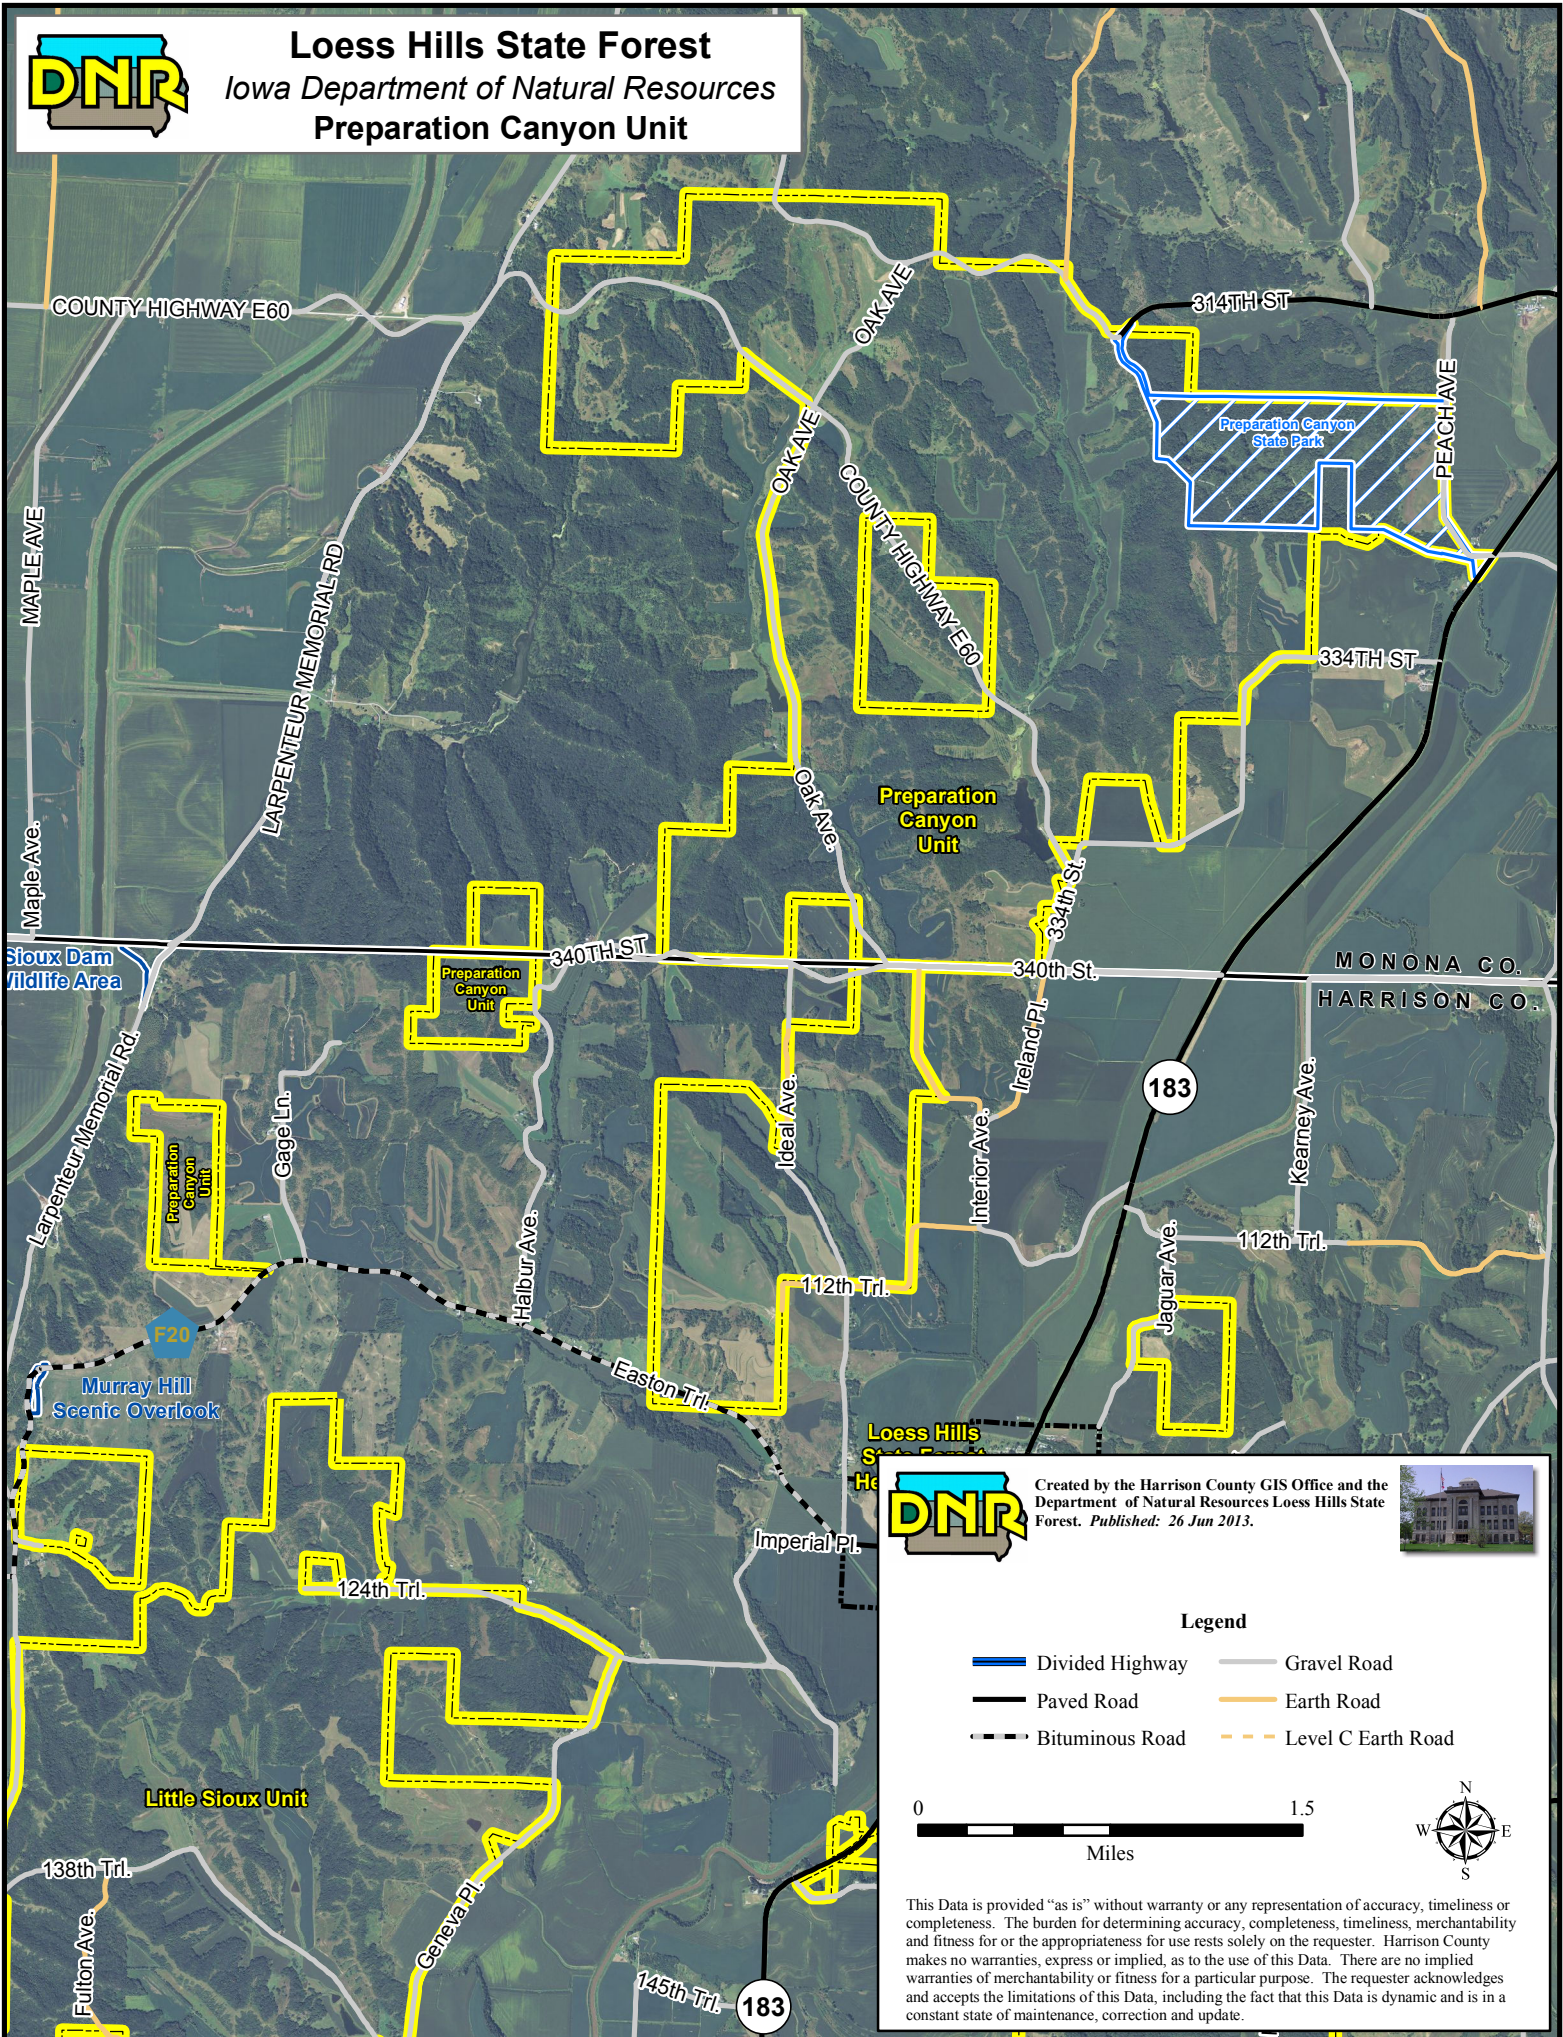

Loess Hills State Forest
 Iowa Department of Natural Resources
Preparation Canyon Unit

DNR Created by the Harrison County GIS Office and the Department of Natural Resources Loess Hills State Forest. Published: 26 Jun 2013.

Legend

Divided Highway	Gravel Road
Paved Road	Earth Road
Bituminous Road	Level C Earth Road

0 1.5
Miles

This Data is provided "as is" without warranty or any representation of accuracy, timeliness or completeness. The burden for determining accuracy, completeness, timeliness, merchantability and fitness for or the appropriateness for use rests solely on the requester. Harrison County makes no warranties, express or implied, as to the use of this Data. There are no implied warranties of merchantability or fitness for a particular purpose. The requester acknowledges and accepts the limitations of this Data, including the fact that this Data is dynamic and is in a constant state of maintenance, correction and update.