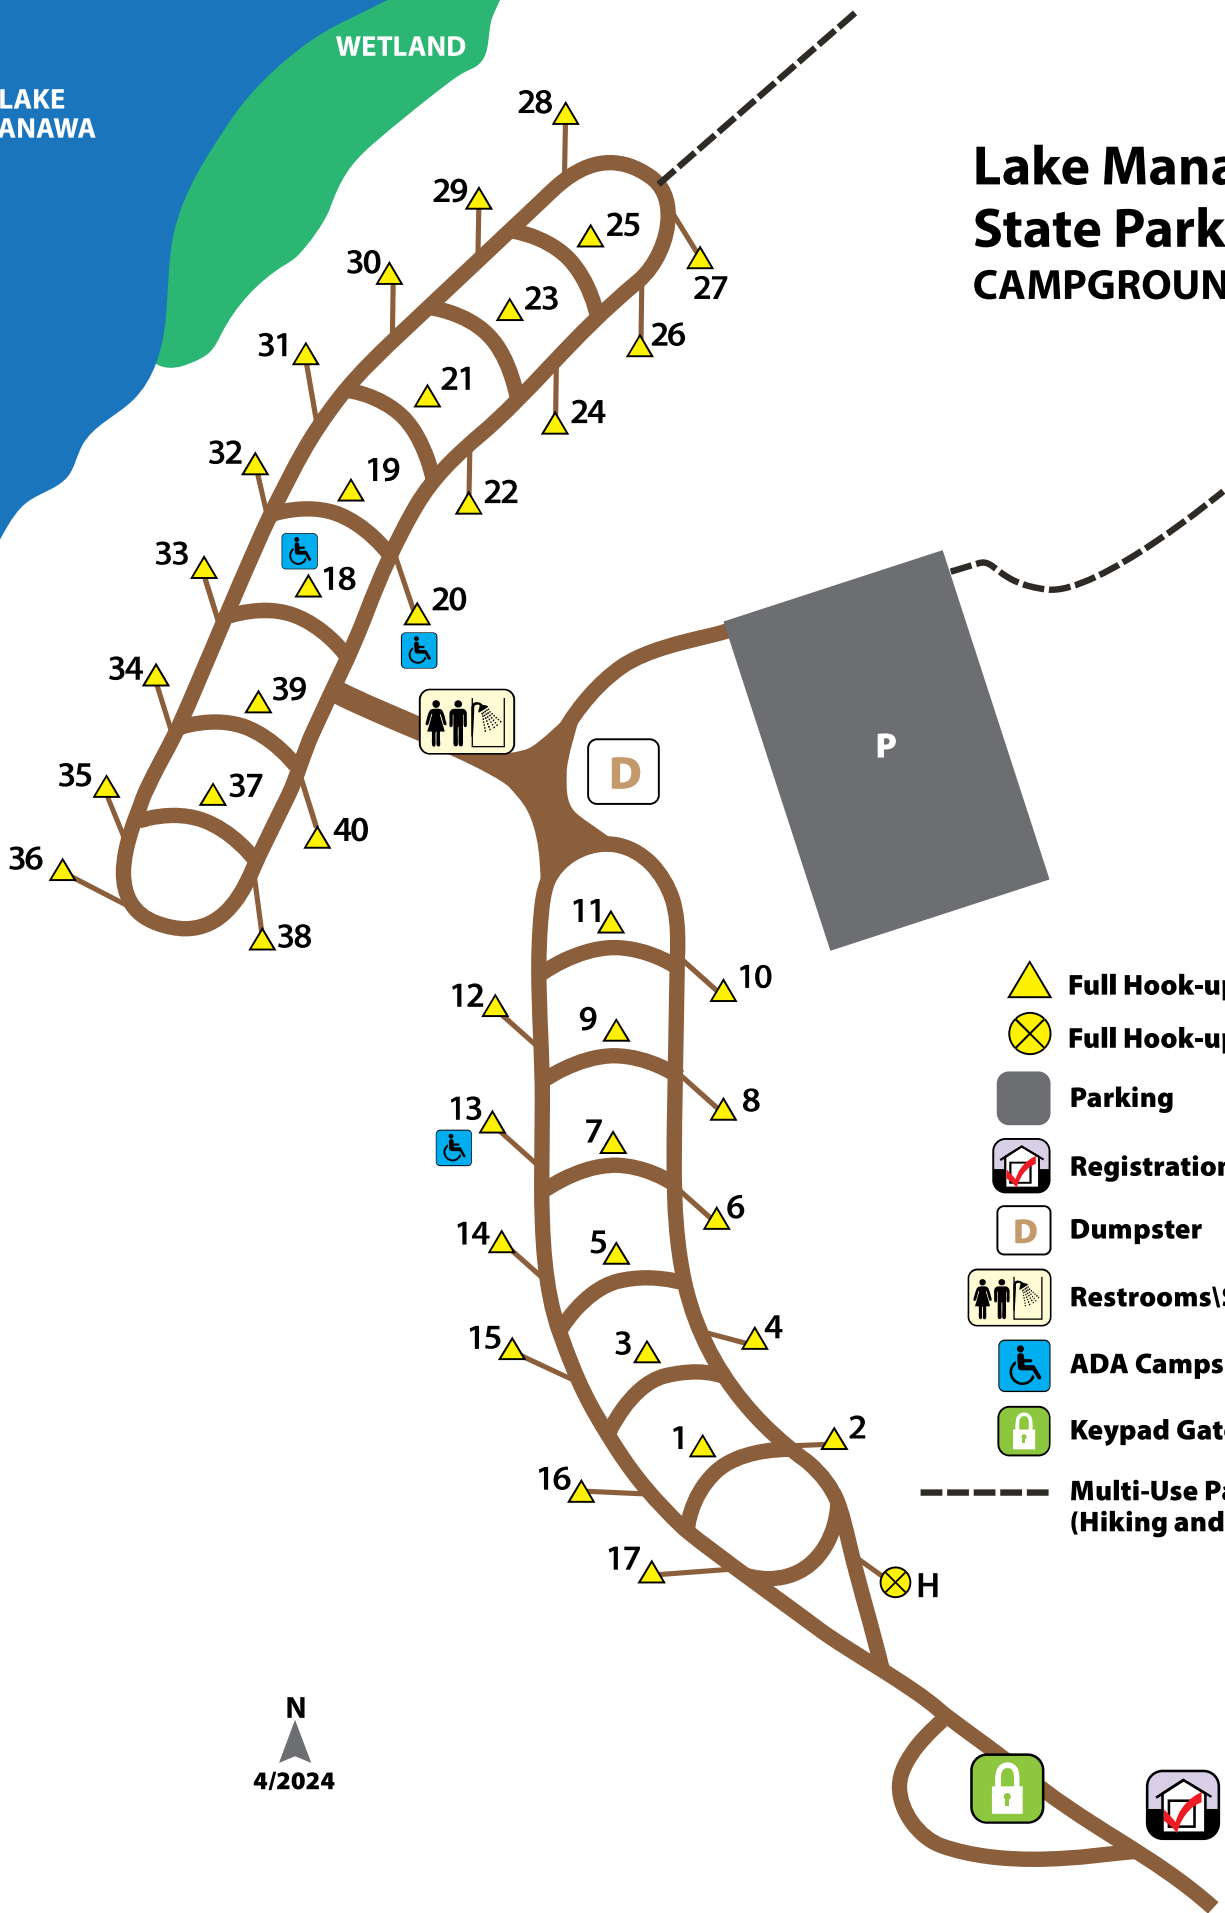

LAKE
MANAWA

WETLAND

Lake Manawa State Park CAMPGROUND

- Full Hook-up (20/30/50-amp)
- Full Hook-up (20/30/50-amp)
- Parking
- Registration
- Dumpster
- Restrooms\Showers
- ADA Campsite
- Keypad Gate Access
- Multi-Use Paved Trail (Hiking and Biking)

N
4/2024