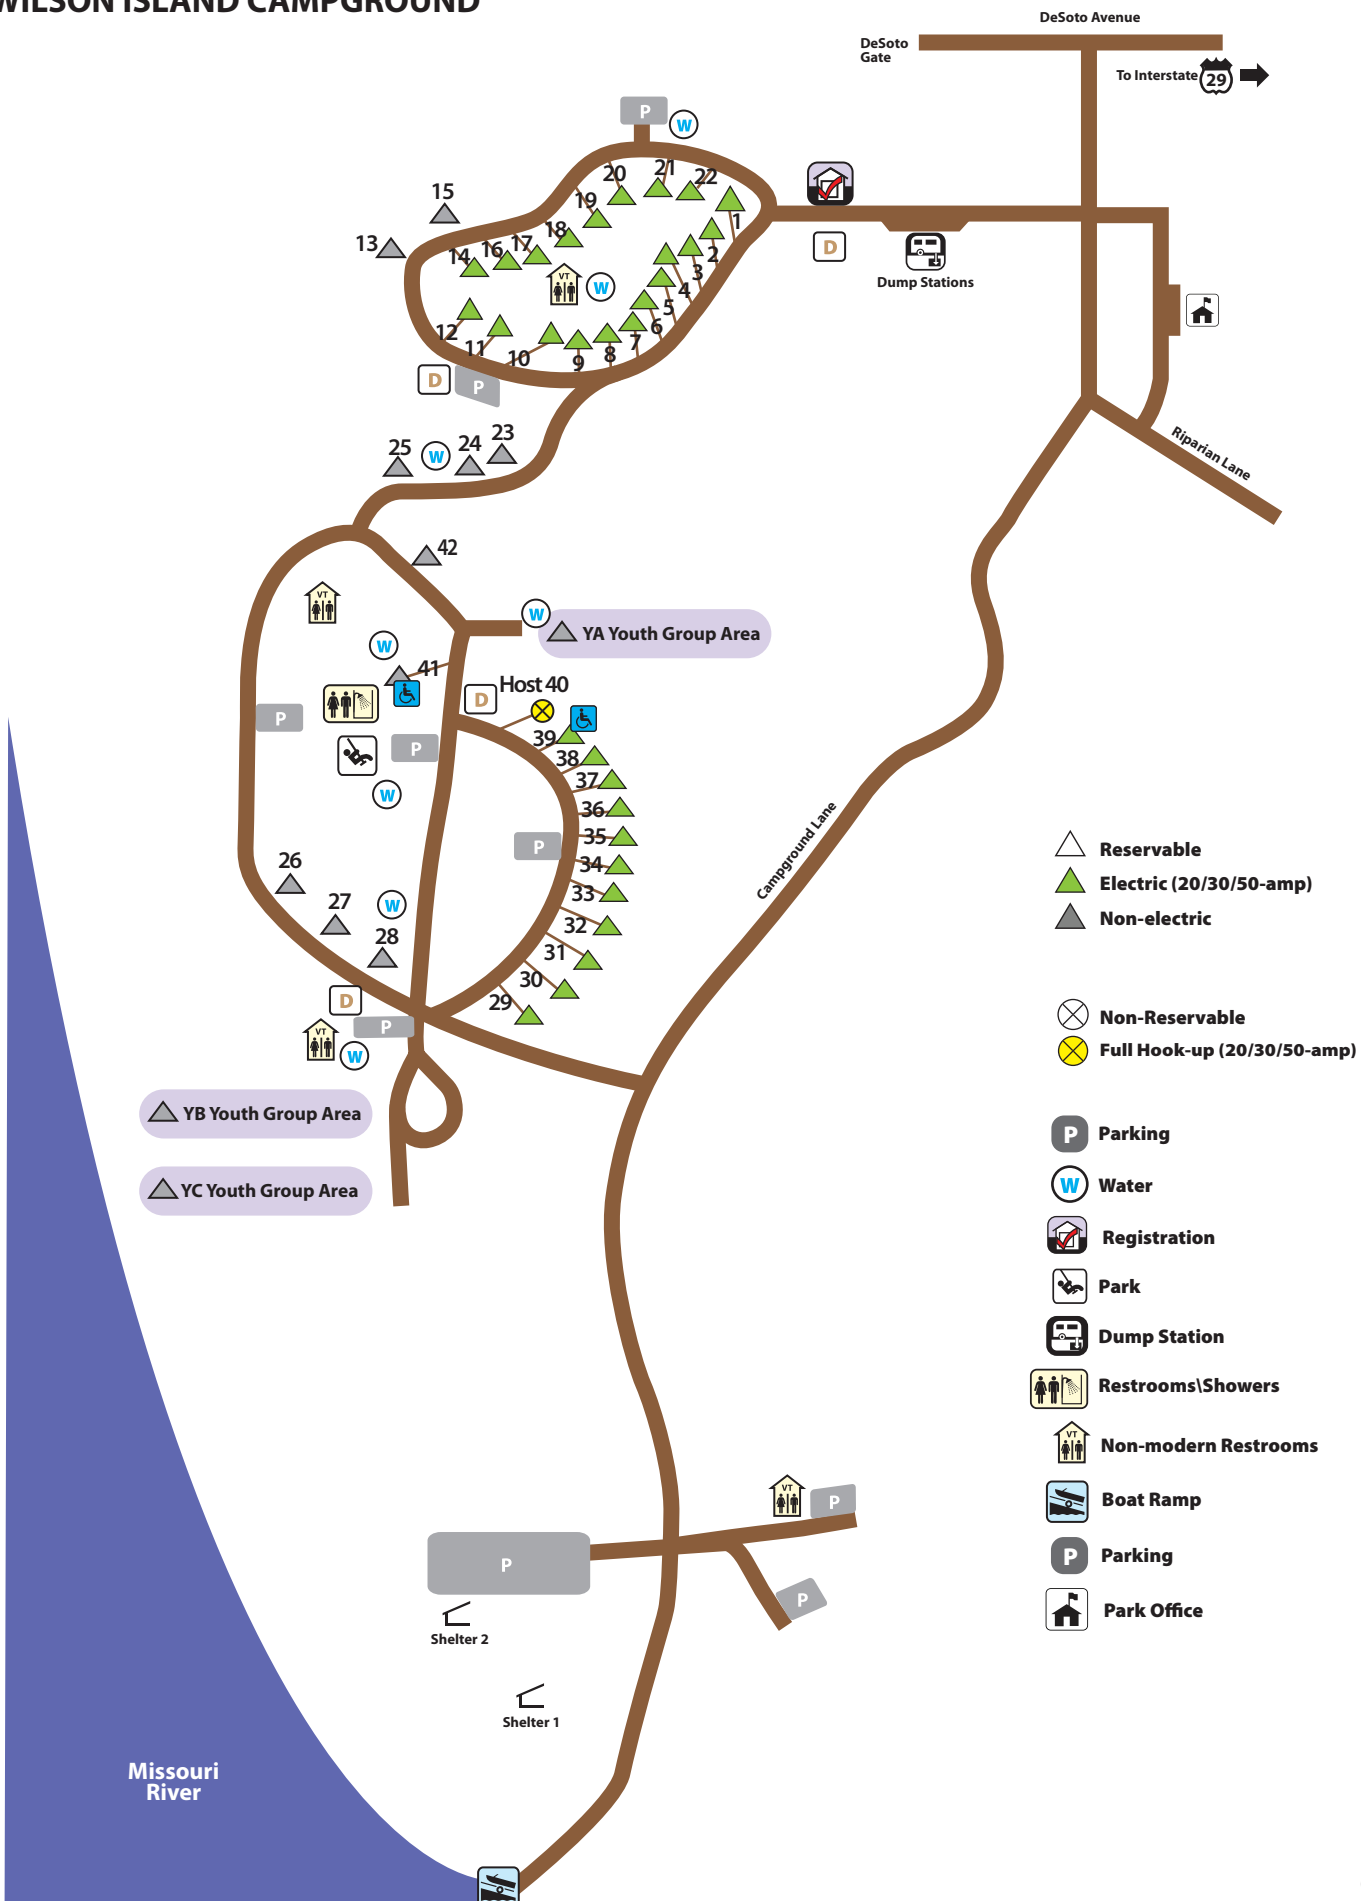

Wilson Island State Recreation Area

WILSON ISLAND CAMPGROUND

△ YB Youth Group Area
 △ YC Youth Group Area

- △ Reservable
- ▲ Electric (20/30/50-amp)
- ▲ Non-electric
- ⊗ Non-Reservable
- ⊗ Full Hook-up (20/30/50-amp)
- P Parking
- W Water
- Registration
- Park
- Dump Station
- Restrooms\Showers
- Non-modern Restrooms
- Boat Ramp
- P Parking
- Park Office