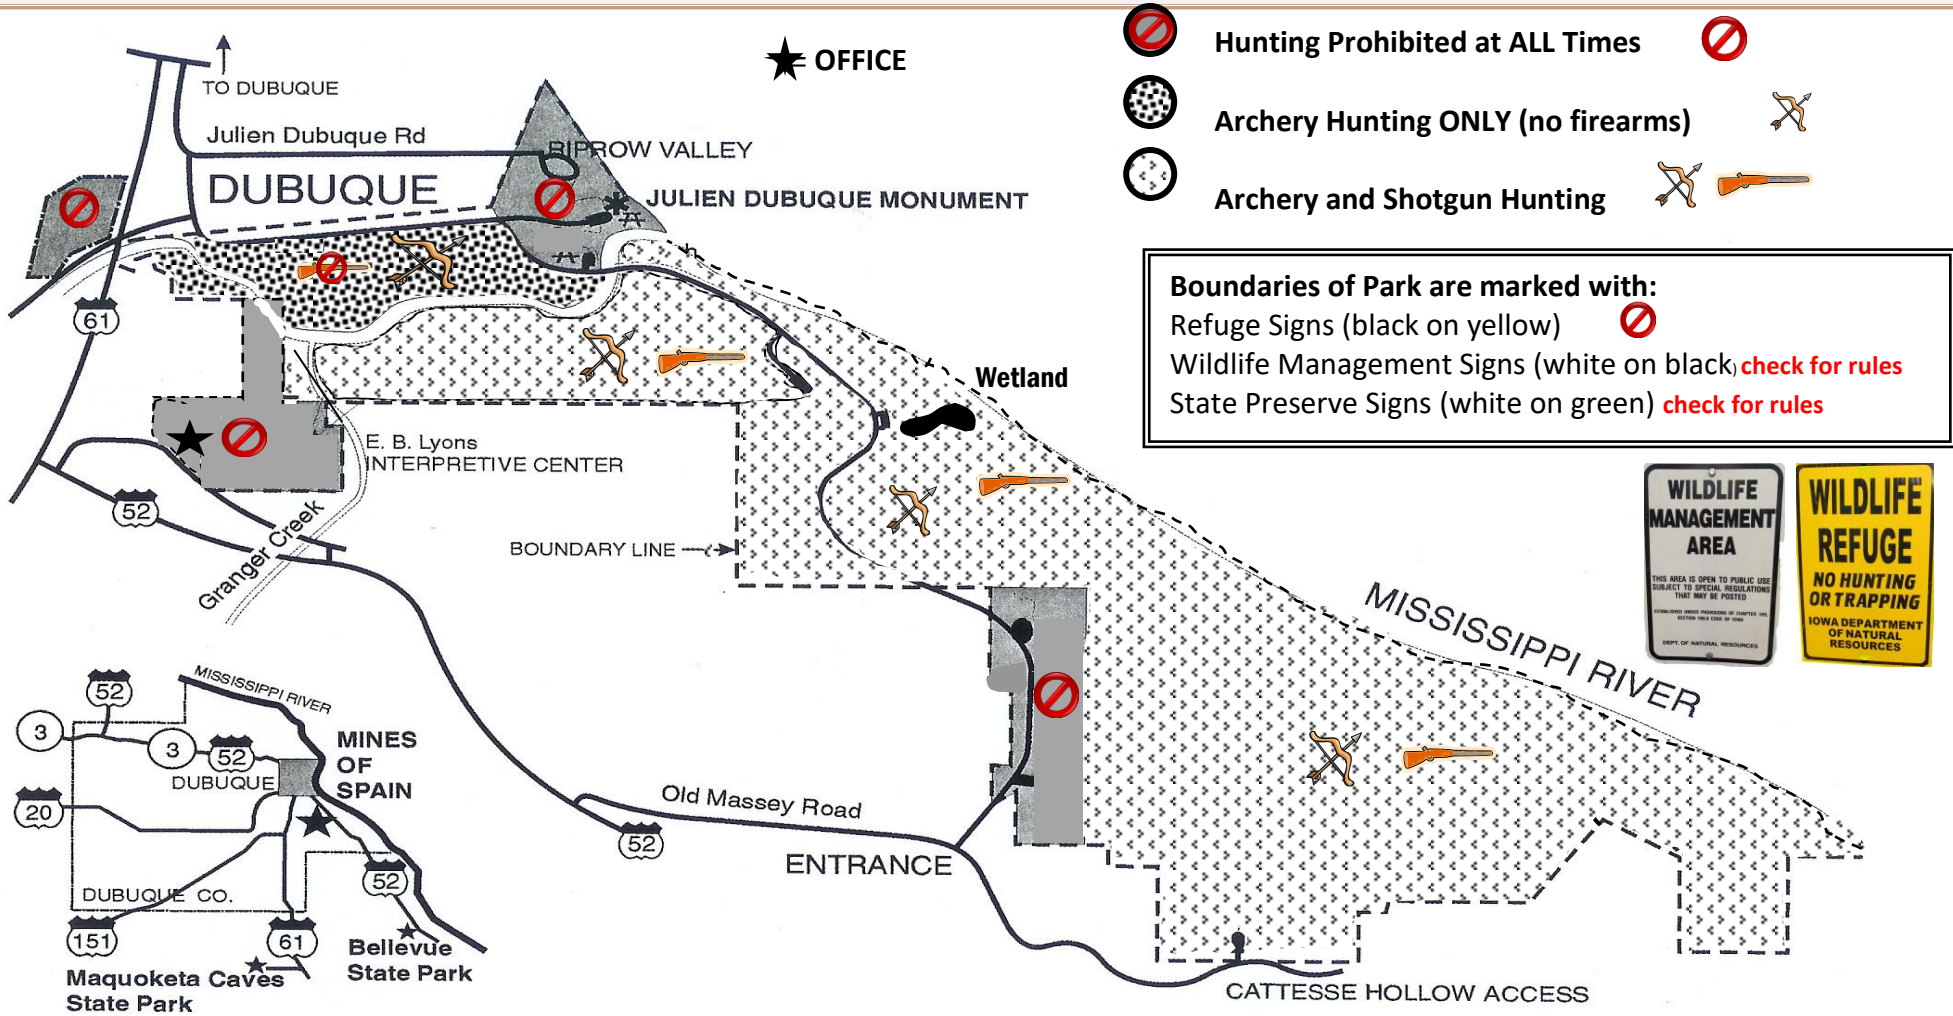

DEER HUNTING

MINES OF SPAIN RECREATION AREA

Archery Deer Seasons: Open same as regular Iowa Archery Season. See map location where Archery hunting is allowed.

Shotgun Deer Seasons: Open see map location where hunting is allowed.

Be Respectful of Others
And
Practice
Leave No Trace

The Mines of Spain Recreation Area is located south of Dubuque, Iowa. The park is situated along the Mississippi River and is here for many uses and for all to use and enjoy.

Hikers, hunters, skiers and other outdoor users will be out in the park for a variety of reasons. All visitors in the park should respect the use of others. The park is here for everyone to use, but consider the following safety suggestions.

- Those not hunting should consider alternate locations if hunters are visible.
- Those hunting should consider alternate hunting areas if hikers etc are known to be in area.
- Non-hunters like hunters should wear orange apparel that is visible at 360 degrees. Hunters during shotgun season are required to.
- Leave a note on your vehicle that you are hunting or hiking/skiing/other.
- All dogs are required to be on leash at all times, but have pets wear orange during hunting seasons.
- Hunters consider not using trails. Select another way to the hunting spot
- Non-hunters consider staying on trails and not venturing off trail.
- Leave the park as you found it or better – LEAVE NO TRACE.
- Call park office or 911 of illegal activity.
- Remember – you are not the only person in the park. BE ALERT.