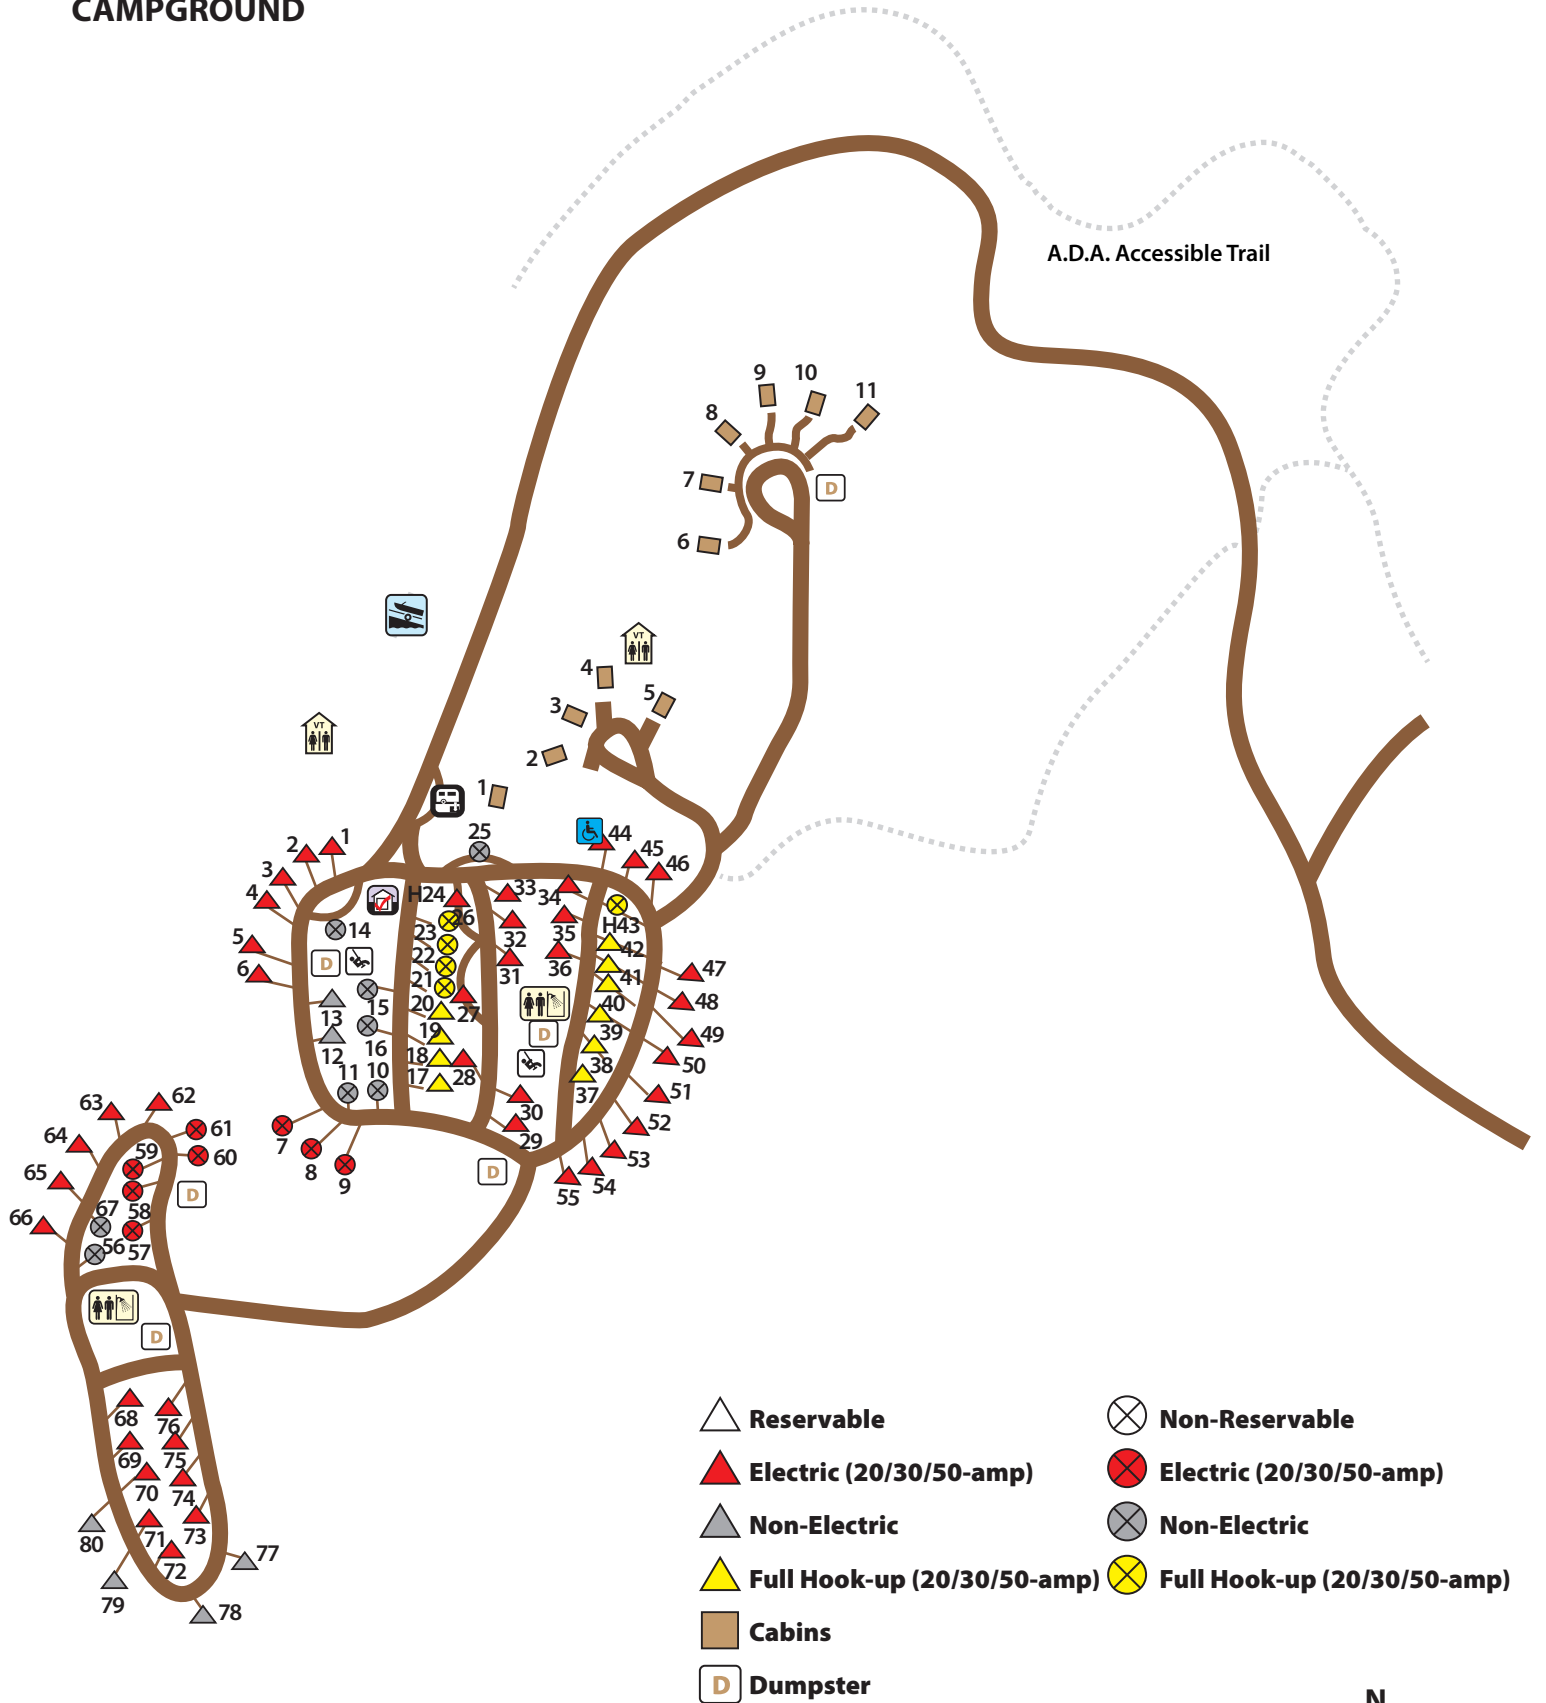

# Lake Darling State Park CAMPGROUND

A.D.A. Accessible Trail

3/2023