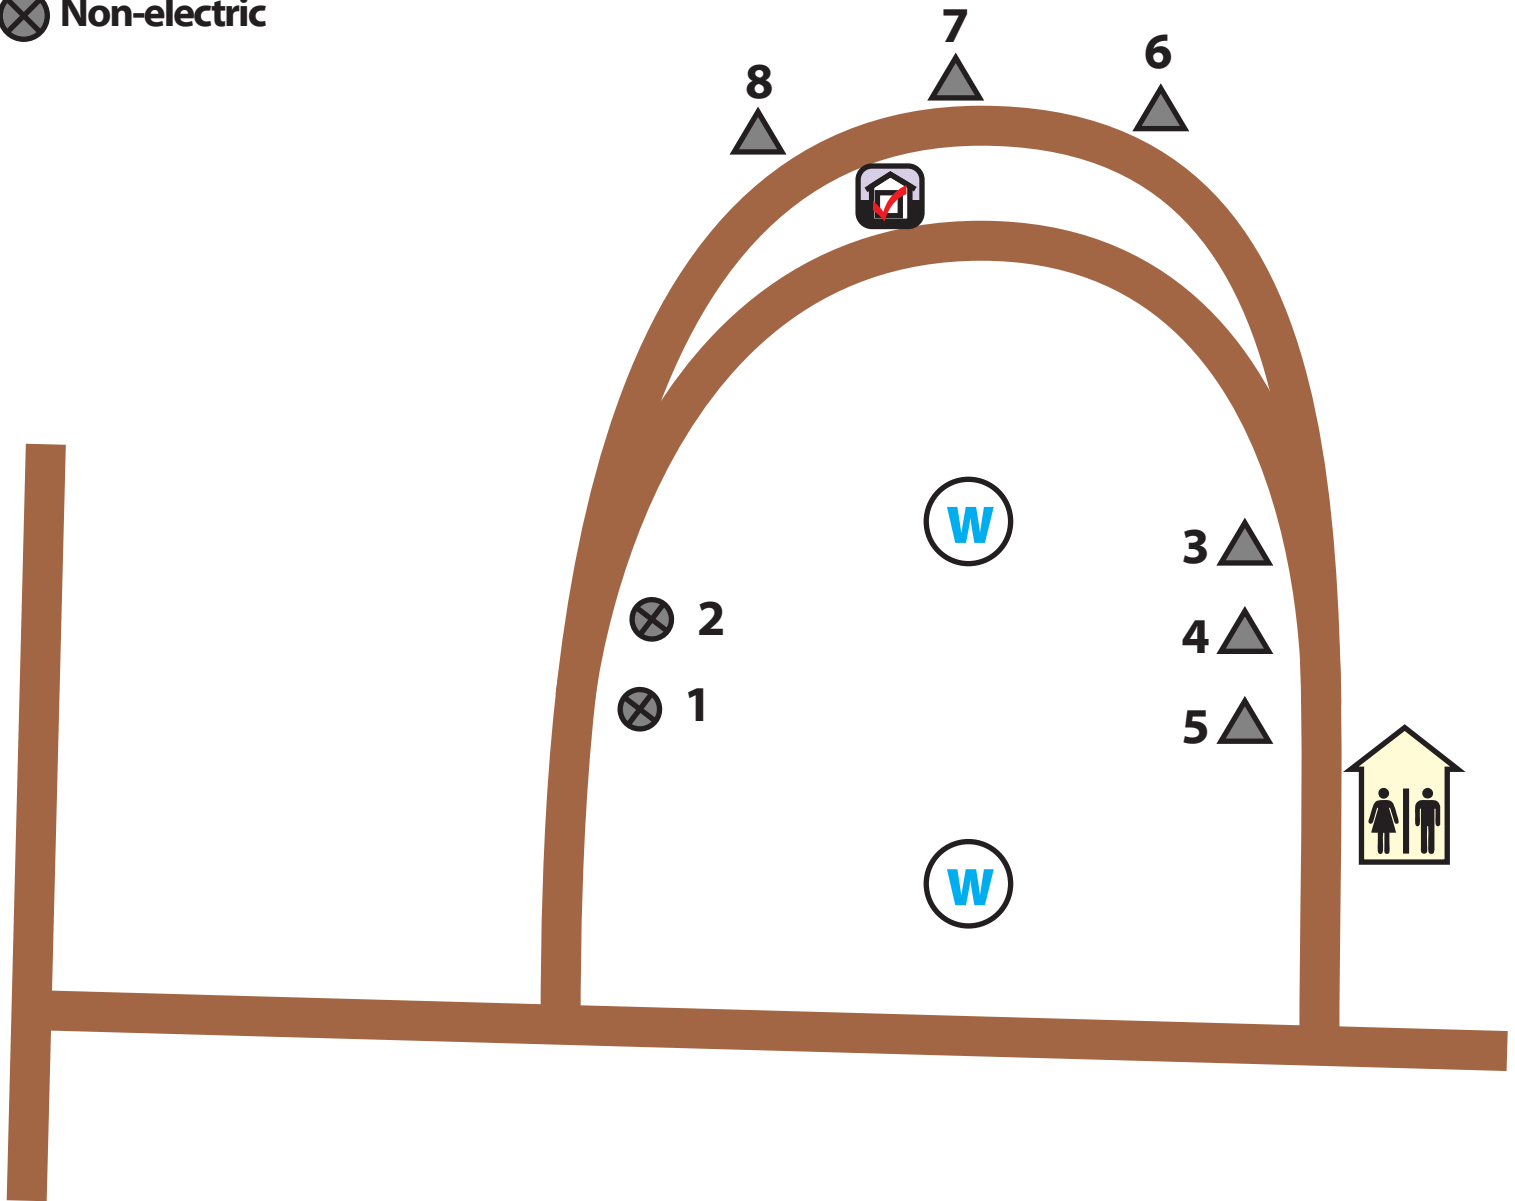

# Stephens State Forest Boy Scout Camp

-  Reservable
-  Non-electric
-  Non-Reservable
-  Non-electric

# Stephens State Forest Lucas Primitive Campground

- △ Reservable
- ▲ Non-electric
- ⊗ Non-Reservable
- ⊗ Non-electric

## WHITEBREAST EQUESTRIAN CAMPGROUND LOOPS