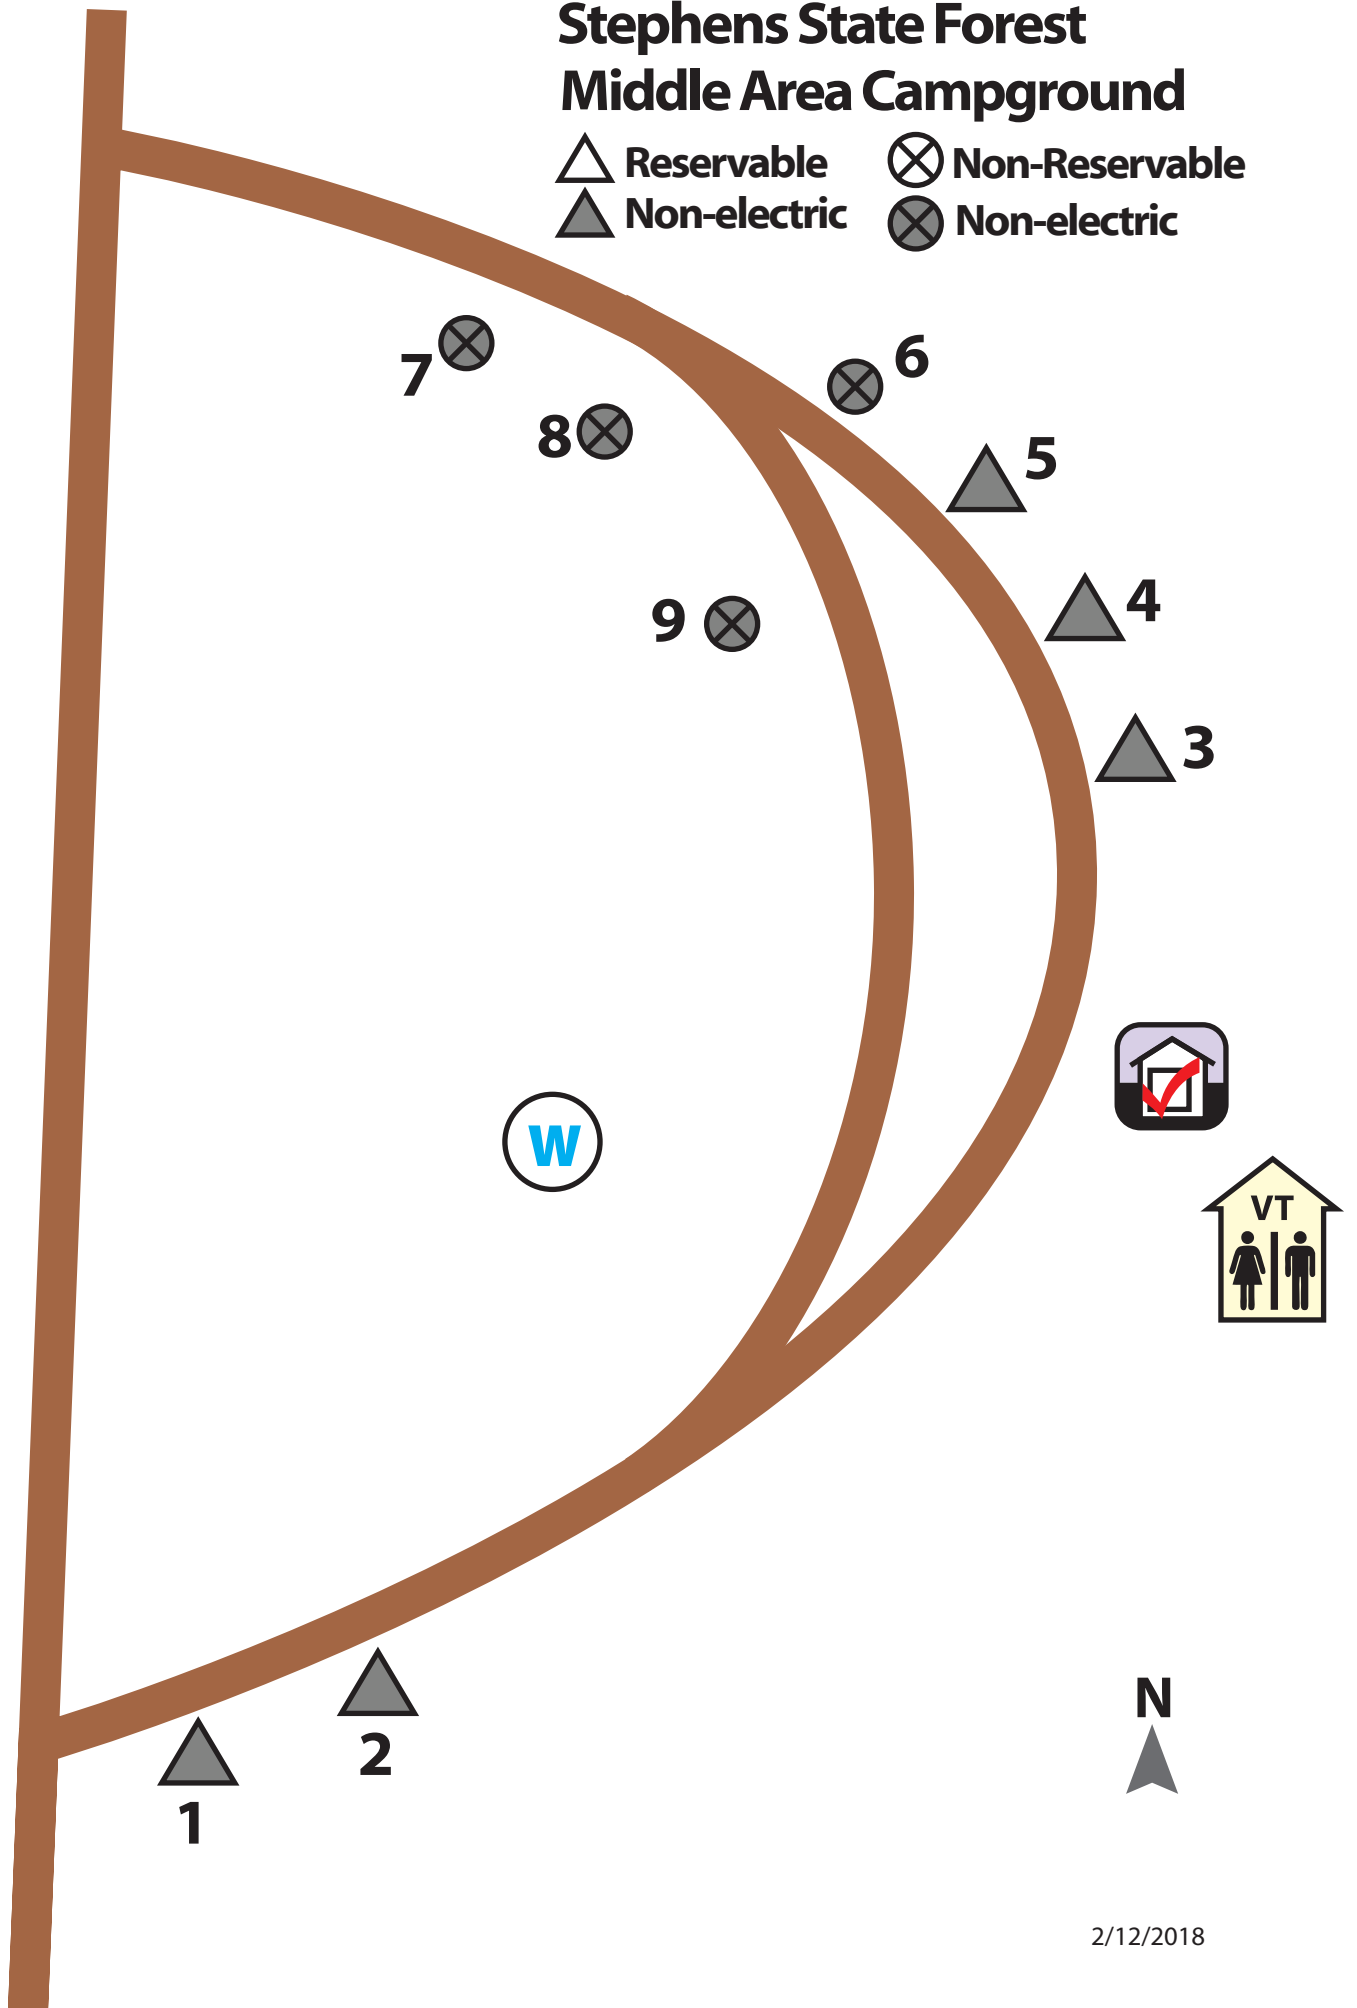

# Stephens State Forest Boy Scout Camp

-  Reservable
-  Non-electric
-  Non-Reservable
-  Non-electric

# Stephens State Forest Lucas Primitive Campground

- △ Reservable
- ▲ Non-electric
- ⊗ Non-Reservable
- ⊗ Non-electric

# Stephens State Forest Middle Area Campground

- △ Reservable
- ⊗ Non-Reservable
- ▲ Non-electric
- ⊗ Non-electric

## WHITEBREAST EQUESTRIAN CAMPGROUND LOOPS