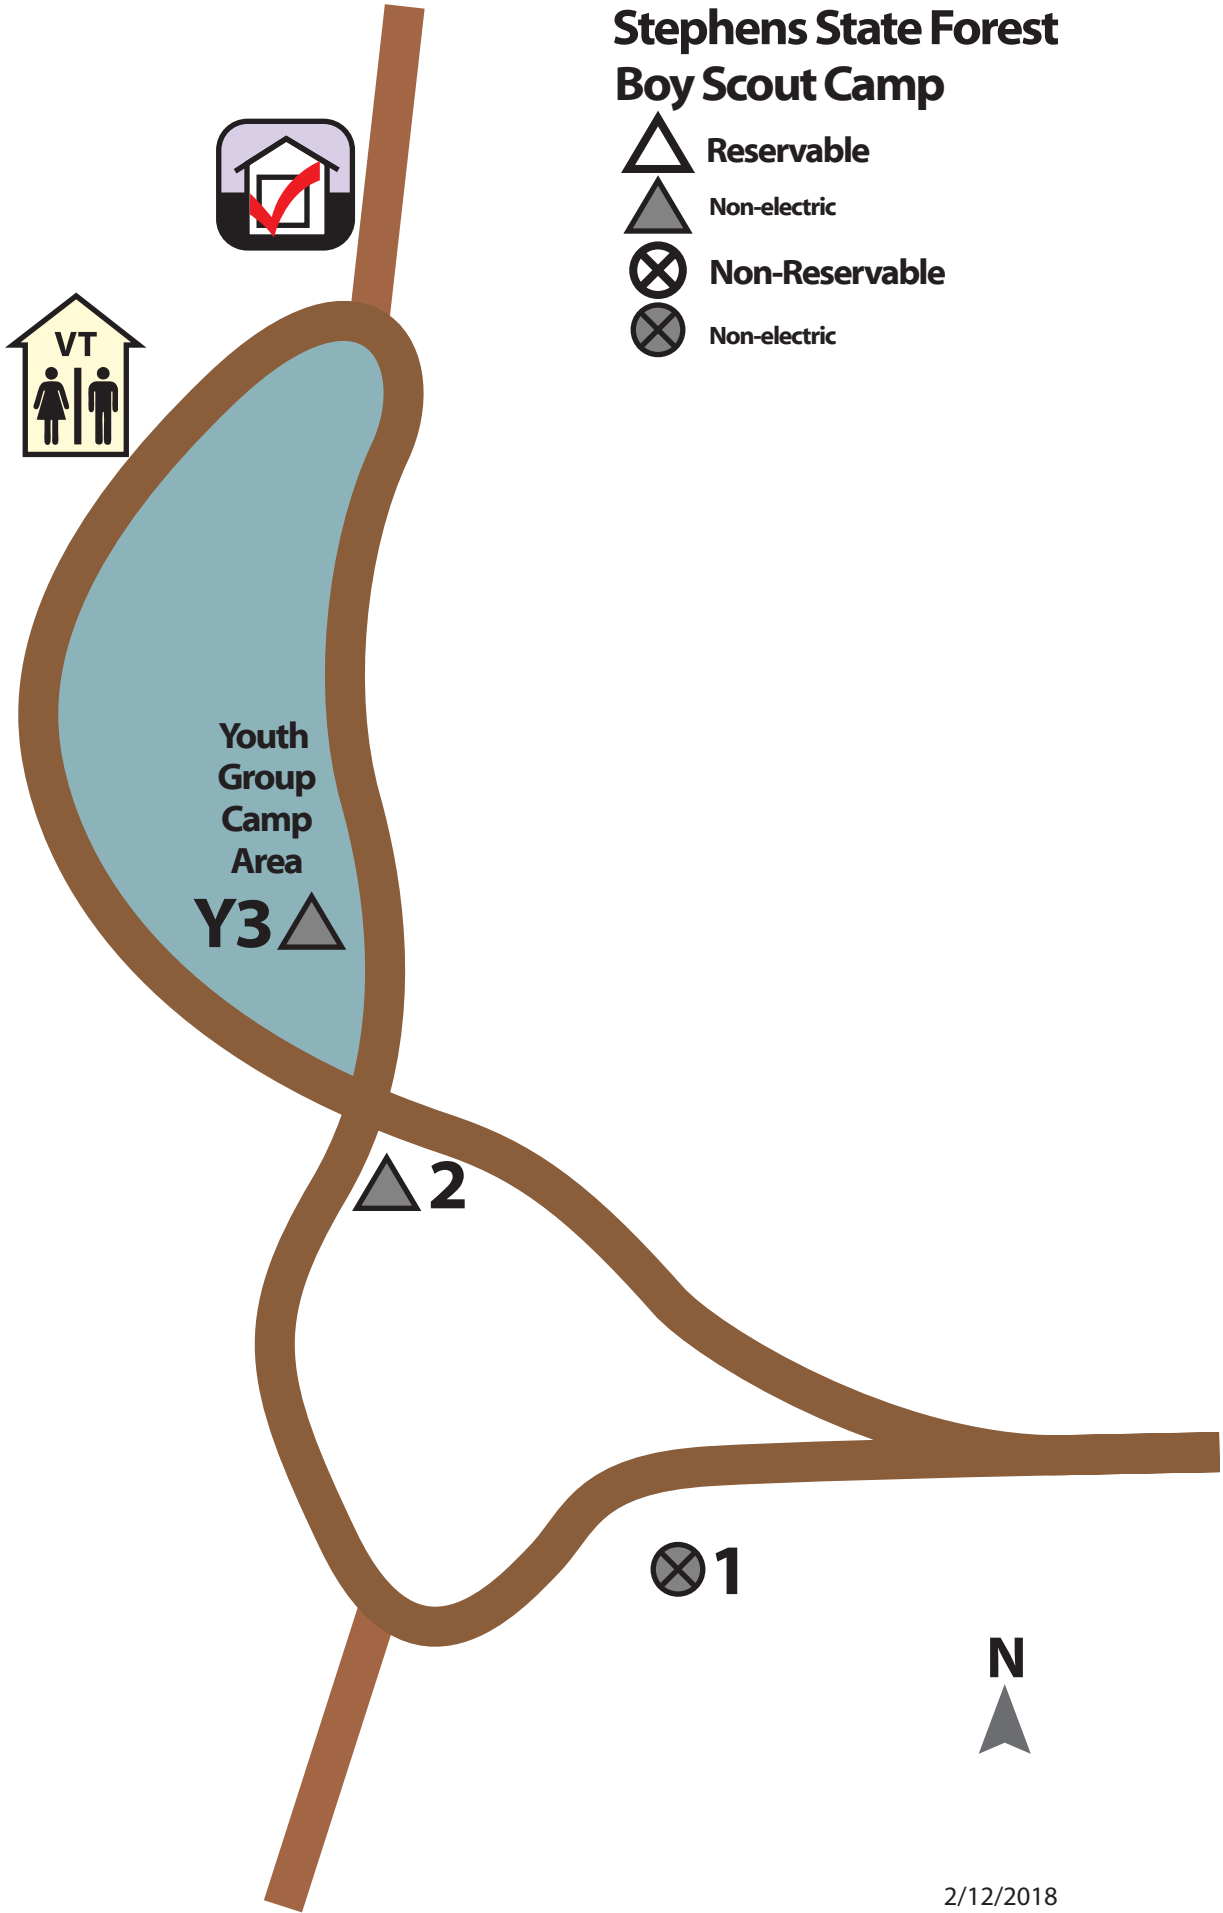

# Stephens State Forest Boy Scout Camp

-  Reservable
-  Non-electric
-  Non-Reservable
-  Non-electric

# Stephens State Forest Lucas Primitive Campground

- △ Reservable
- ▲ Non-electric
- ⊗ Non-Reservable
- ⊗ Non-electric

# Stephens State Forest Middle Area Campground

- △ Reservable
- ⊗ Non-Reservable
- ▲ Non-electric
- ⊗ Non-electric

## WHITEBREAST EQUESTRIAN CAMPGROUND LOOPS