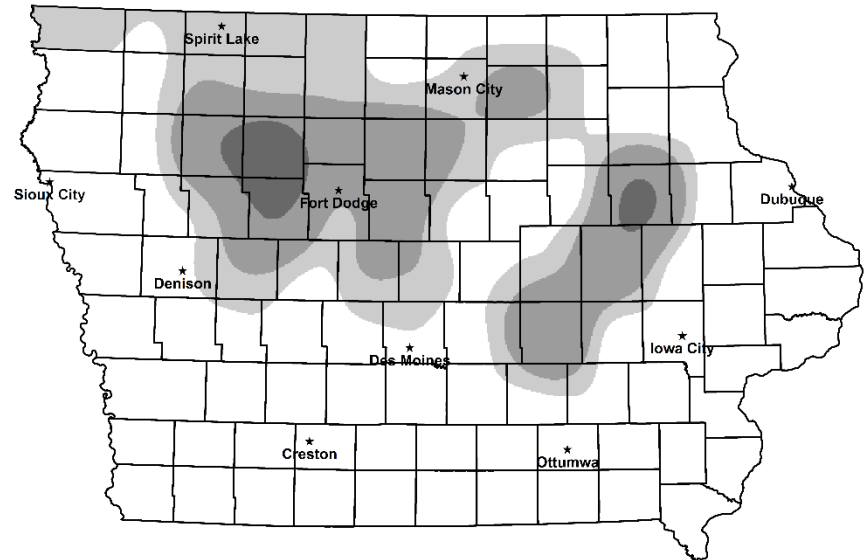

# 2024 GAME DISTRIBUTION

## GRAY PARTRIDGE

## COTTONTAIL

Iowa small game distribution maps. Counts represent generalized game abundance. There can be areas of low game abundance in regions with "high" counts and vice versa.