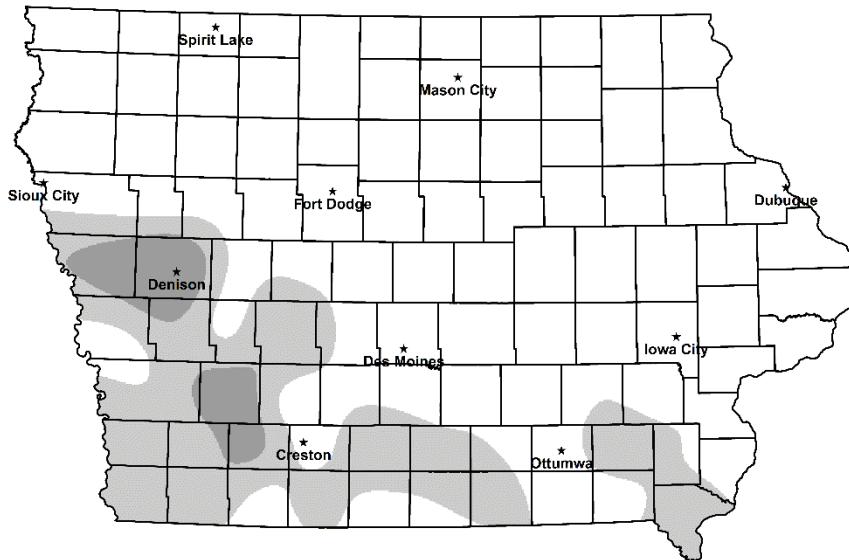

# 2024 GAME DISTRIBUTION

## GRAY PARTRIDGE

## COTTONTAIL

Iowa small game distribution maps. Counts represent generalized game abundance. There can be areas of low game abundance in regions with "high" counts and vice versa.