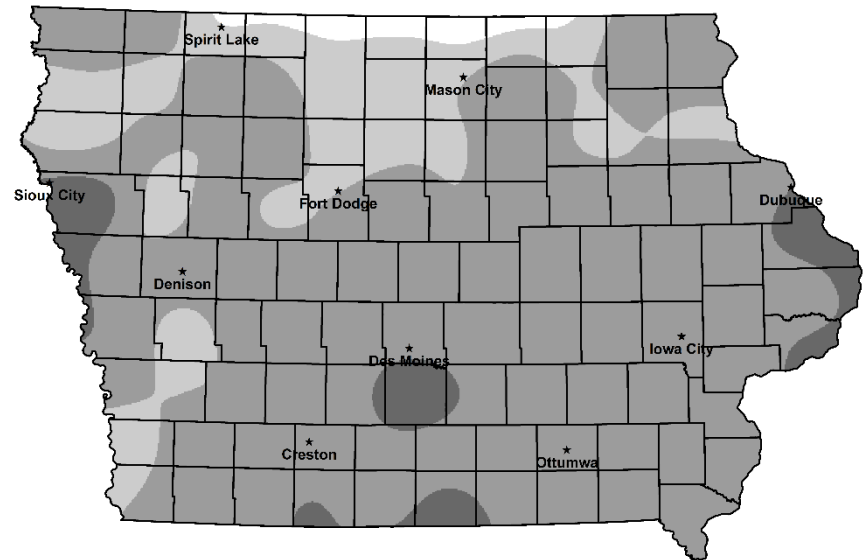

# 2024 GAME DISTRIBUTION

## PHEASANT

## GRAY PARTRIDGE

## COTTONTAIL

Iowa small game distribution maps. Counts represent generalized game abundance. There can be areas of low game abundance in regions with "high" counts and vice versa.