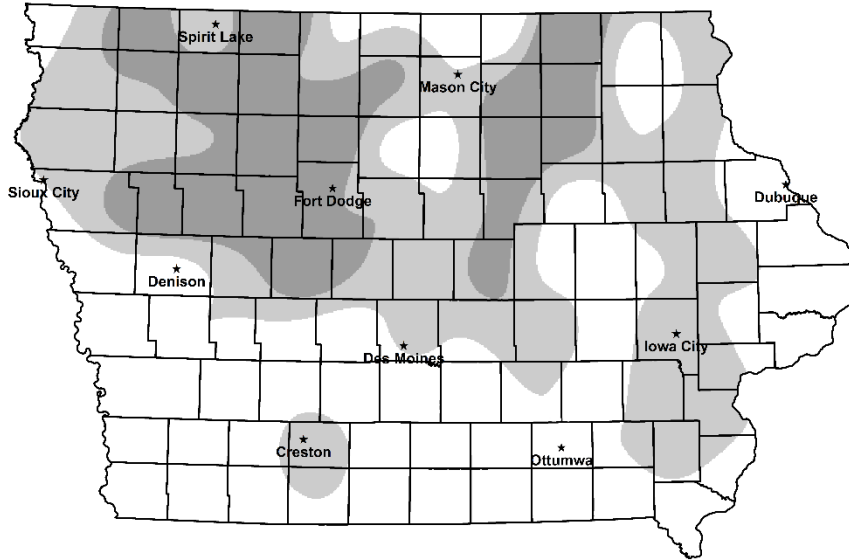

# 2024 GAME DISTRIBUTION

## GRAY PARTRIDGE

## COTTONTAIL

Iowa small game distribution maps. Counts represent generalized game abundance. There can be areas of low game abundance in regions with "high" counts and vice versa.