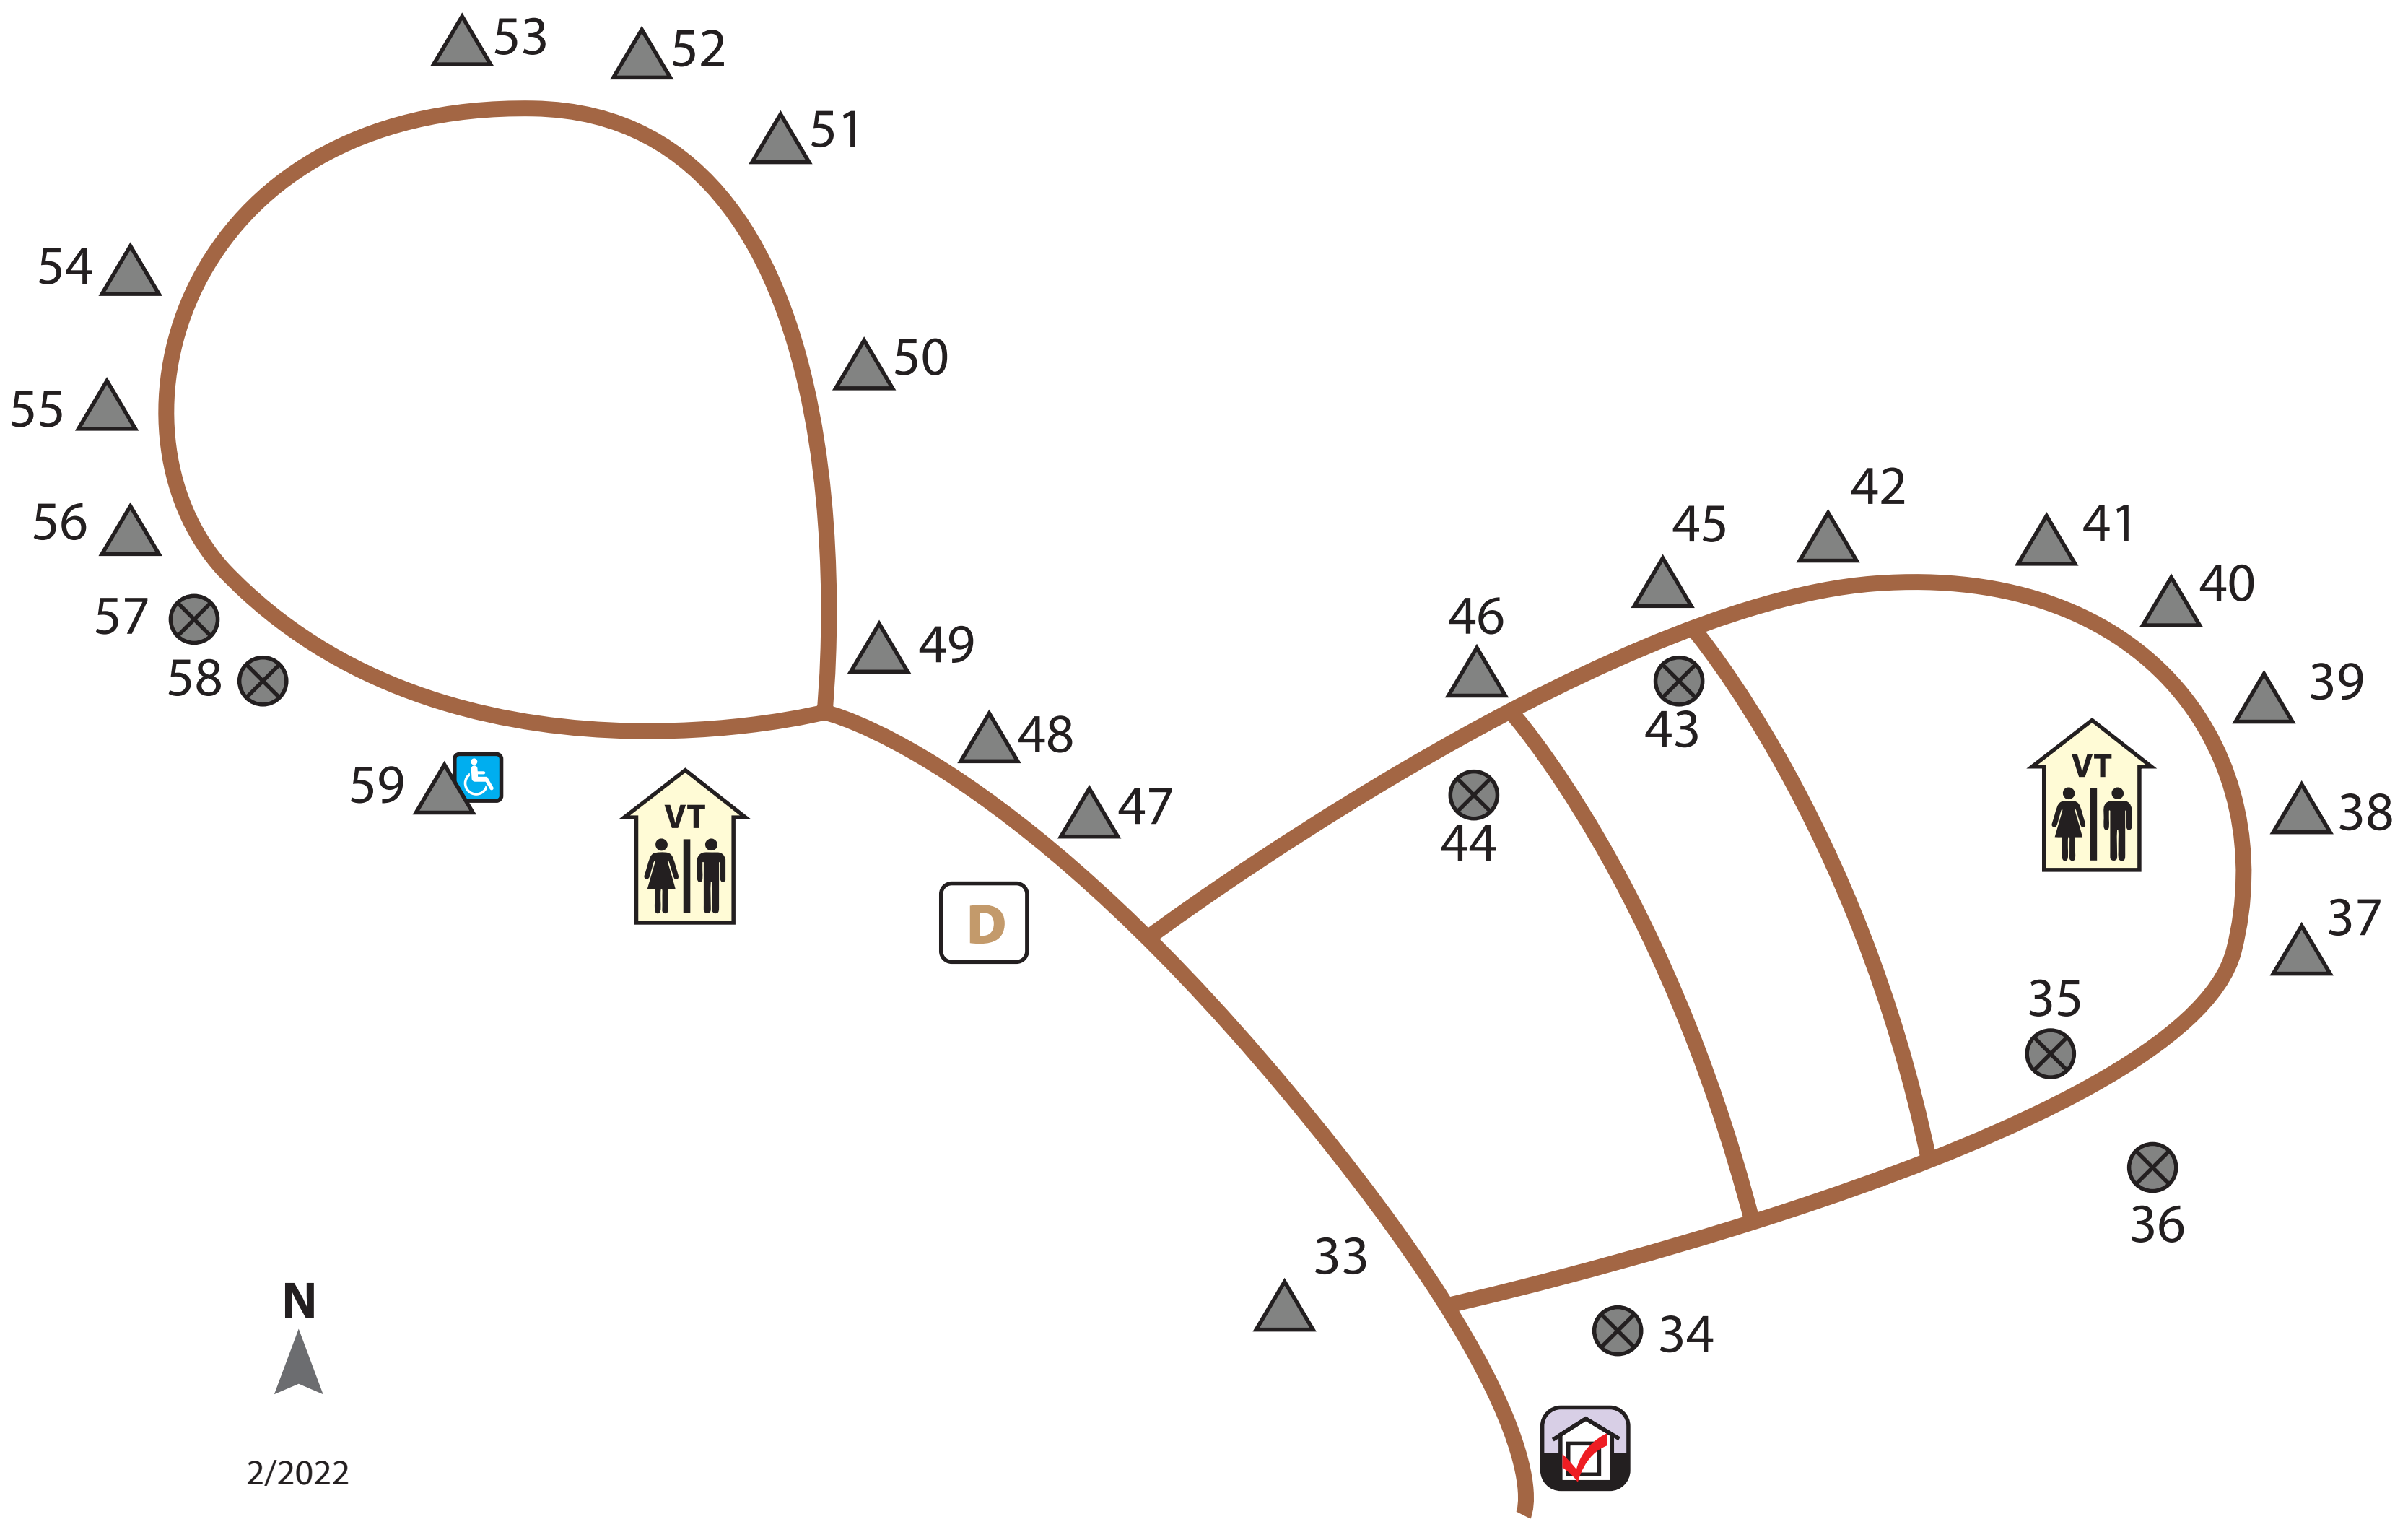

Yellow River State Forest Big Paint Campground

-  Reservable
-  Non-electric
-  Non-Reservable
-  Non-electric

Yellow River State Forest CREEKSIDE CAMPGROUND

- △ Reservable
- ⊗ Non-Reservable
- ▲ Non Electric
- ⊗ Non Electric
- D Dumpster
- Manure Bunker

Yellow River State Forest FRONTIER EQUESTRIAN CAMPGROUND

- △ Reservable ⊗ Non-Reservable
- ▲ Non Electric ⊗ Non Electric
- Ⓛ Dumpster Ⓜ Water Hydrant
- Ⓟ Manure Bunkers

Yellow River State Forest LITTLE PAINT CAMPGROUND

-  Reservable
-  Non Electric
-  Dumpster
-  Non-Reservable
-  Non Electric