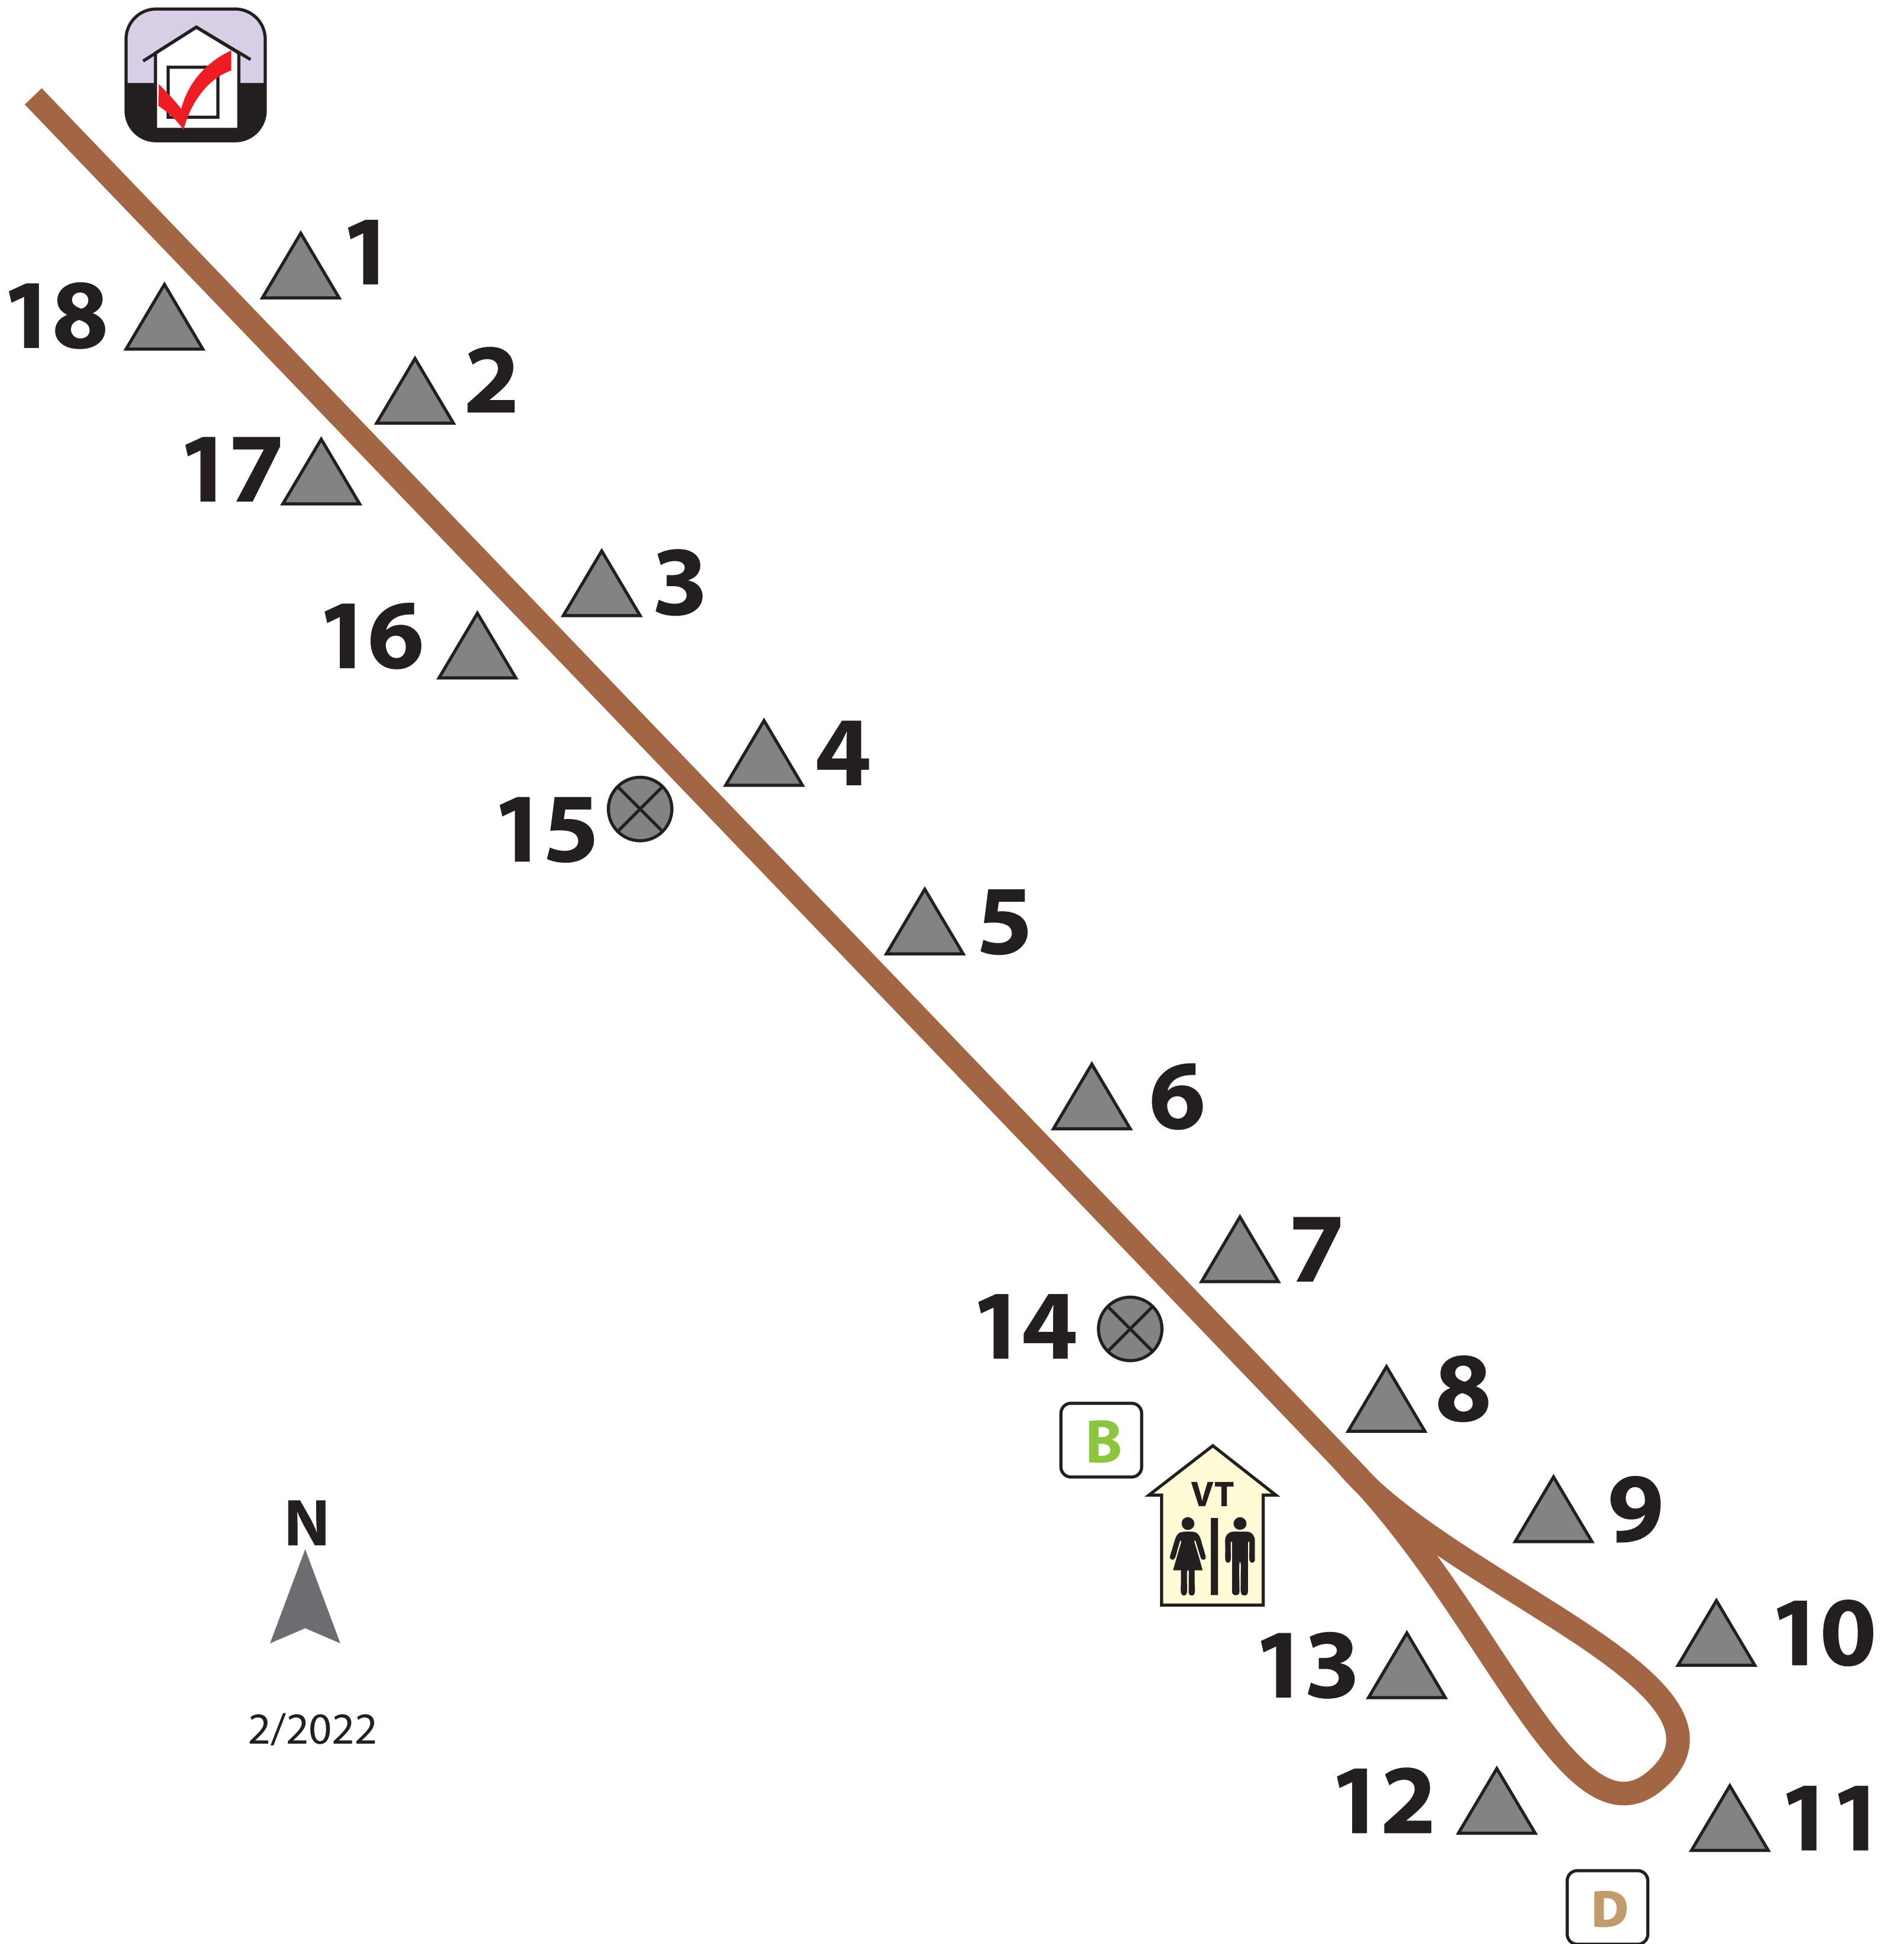

Yellow River State Forest Big Paint Campground

-  Reservable
-  Non-electric
-  Non-Reservable
-  Non-electric

Yellow River State Forest CREEKSIDE CAMPGROUND

- △ Reservable
- ⊗ Non-Reservable
- ▲ Non Electric
- ⊗ Non Electric
- D Dumpster
- Manure Bunker

Yellow River State Forest FRONTIER EQUESTRIAN CAMPGROUND

- △ Reservable ⊗ Non-Reservable
- ▲ Non Electric ⊗ Non Electric
- Ⓛ Dumpster Ⓜ Water Hydrant
- Ⓟ Manure Bunkers

Yellow River State Forest LITTLE PAINT CAMPGROUND

-  Reservable
-  Non Electric
-  Dumpster
-  Non-Reservable
-  Non Electric