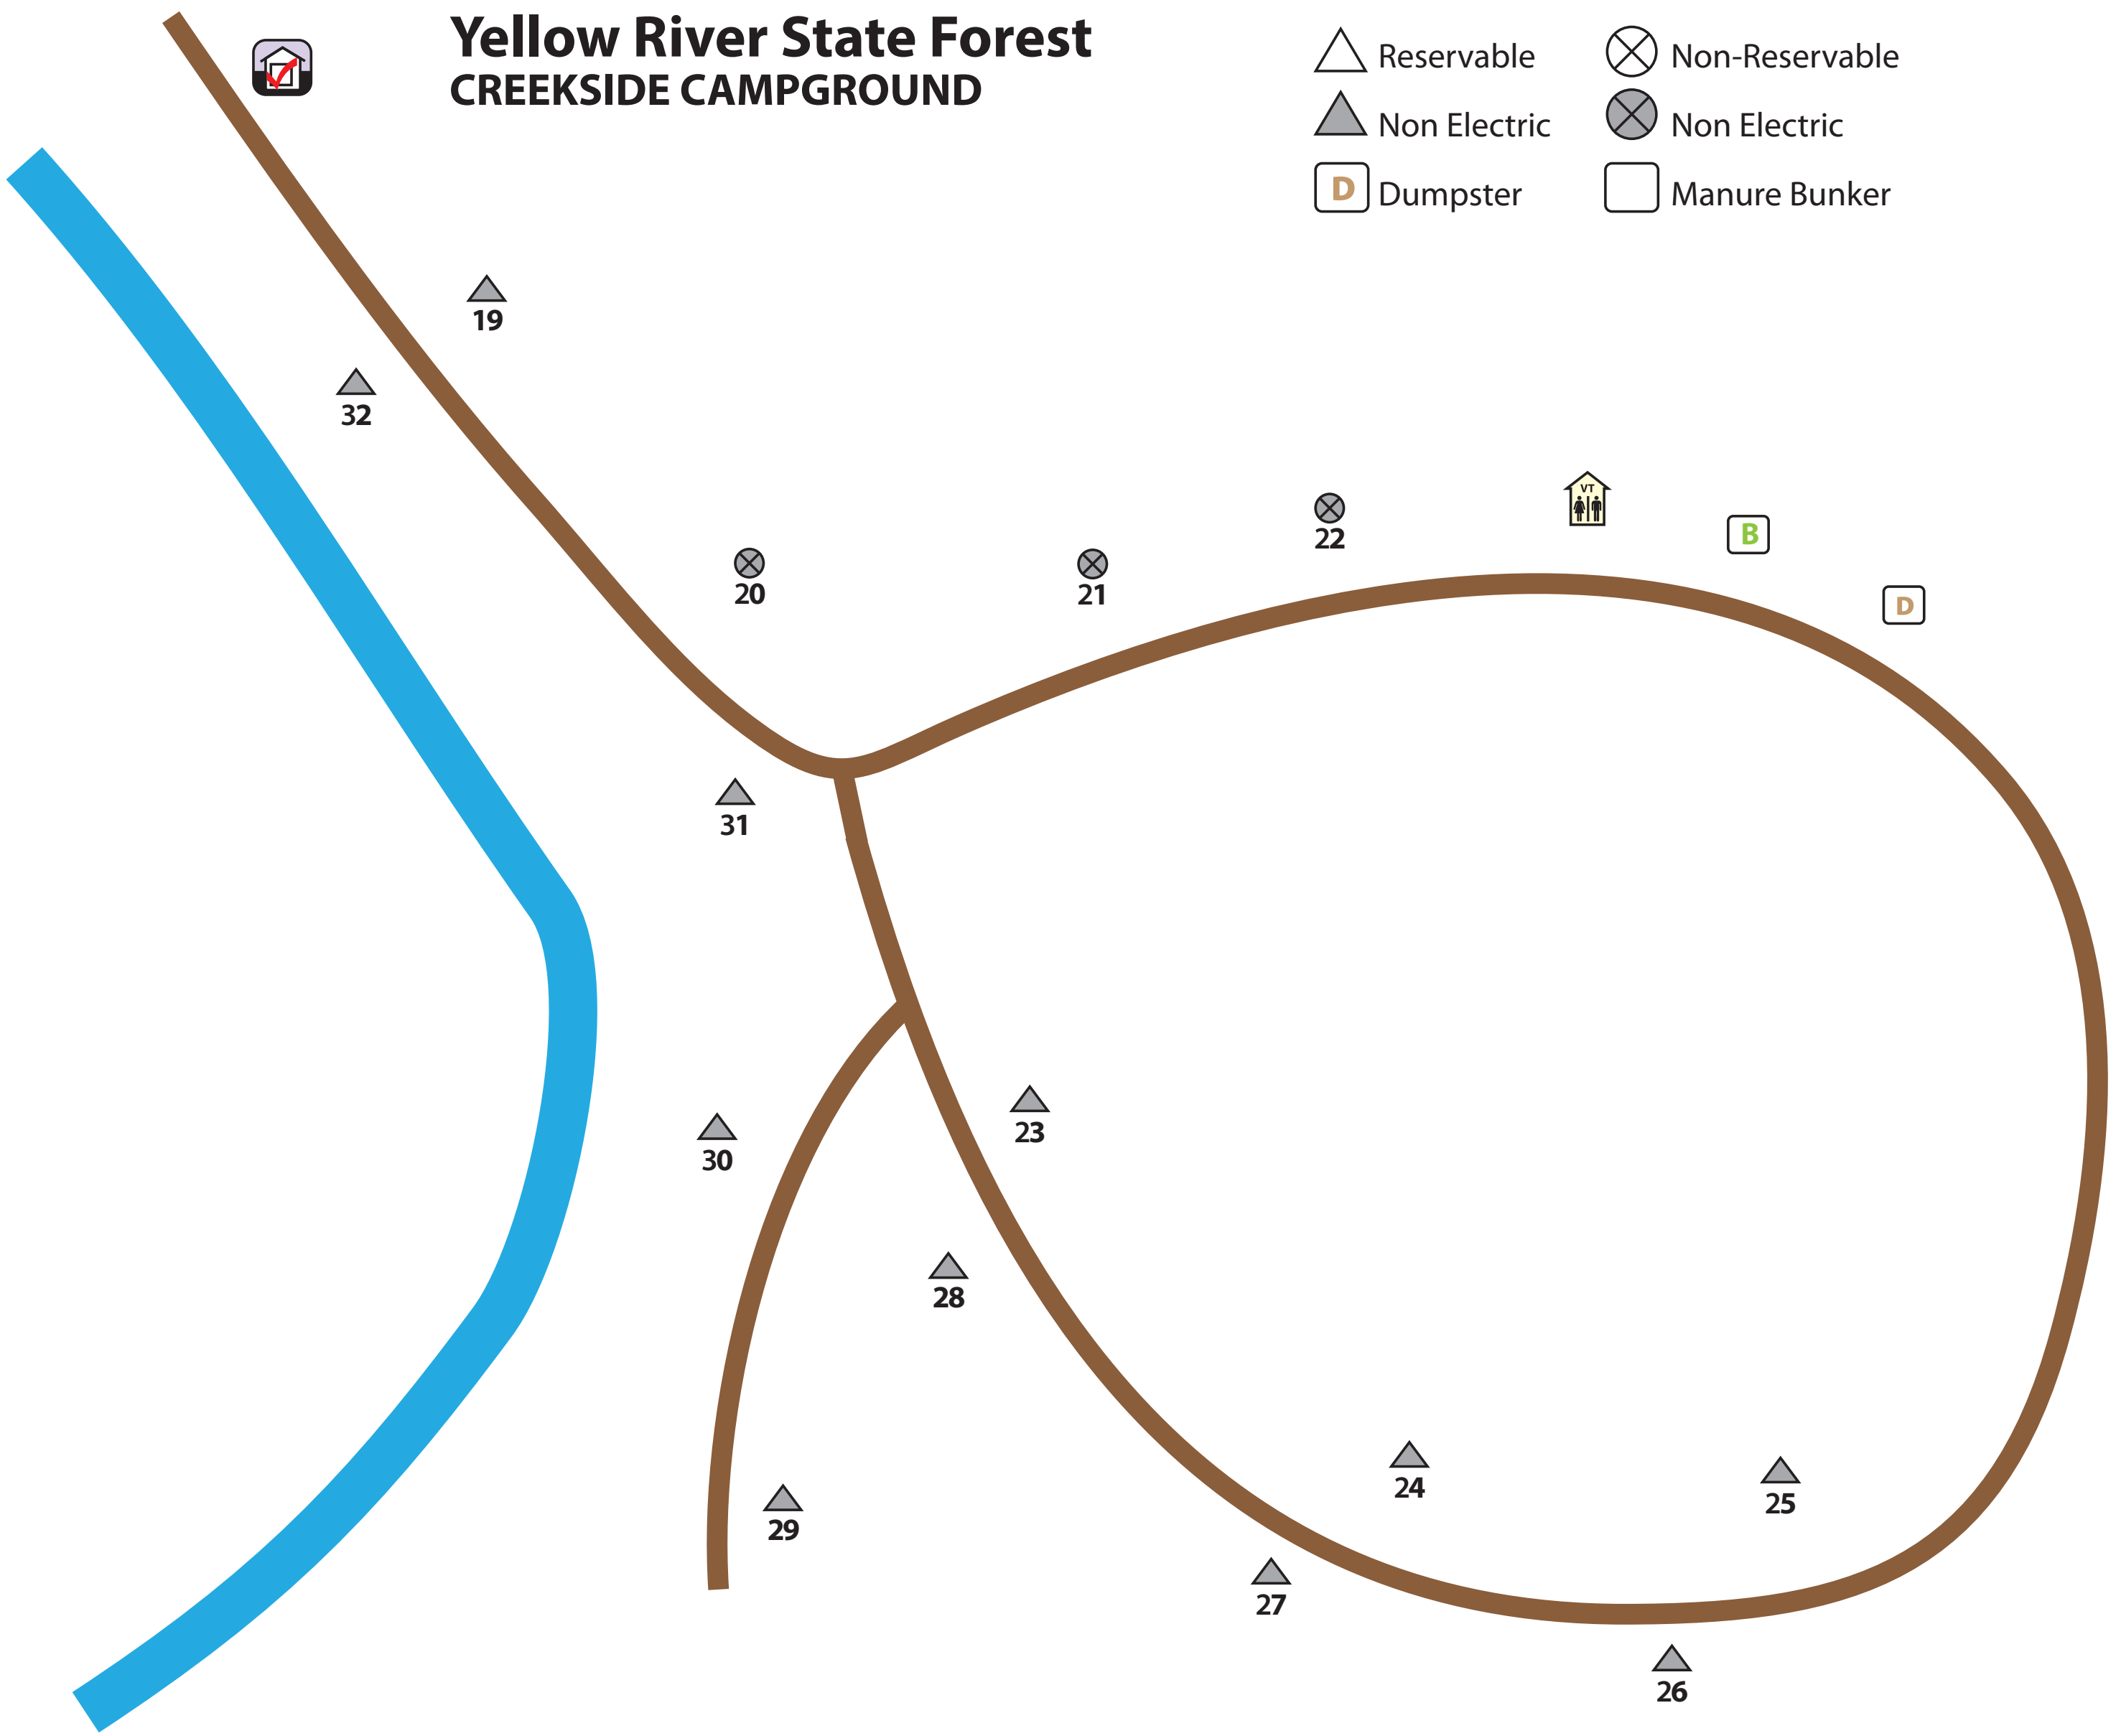

Yellow River State Forest Big Paint Campground

-  Reservable
-  Non-electric
-  Non-Reservable
-  Non-electric

Yellow River State Forest CREEKSIDE CAMPGROUND

- △ Reservable
- ⊗ Non-Reservable
- ▲ Non Electric
- ⊗ Non Electric
- D Dumpster
- Manure Bunker

Yellow River State Forest FRONTIER EQUESTRIAN CAMPGROUND

- △ Reservable ⊗ Non-Reservable
- ▲ Non Electric ⊗ Non Electric
- Ⓛ Dumpster Ⓜ Water Hydrant
- Ⓟ Manure Bunkers

Yellow River State Forest LITTLE PAINT CAMPGROUND

-  Reservable
-  Non Electric
-  Dumpster
-  Non-Reservable
-  Non Electric