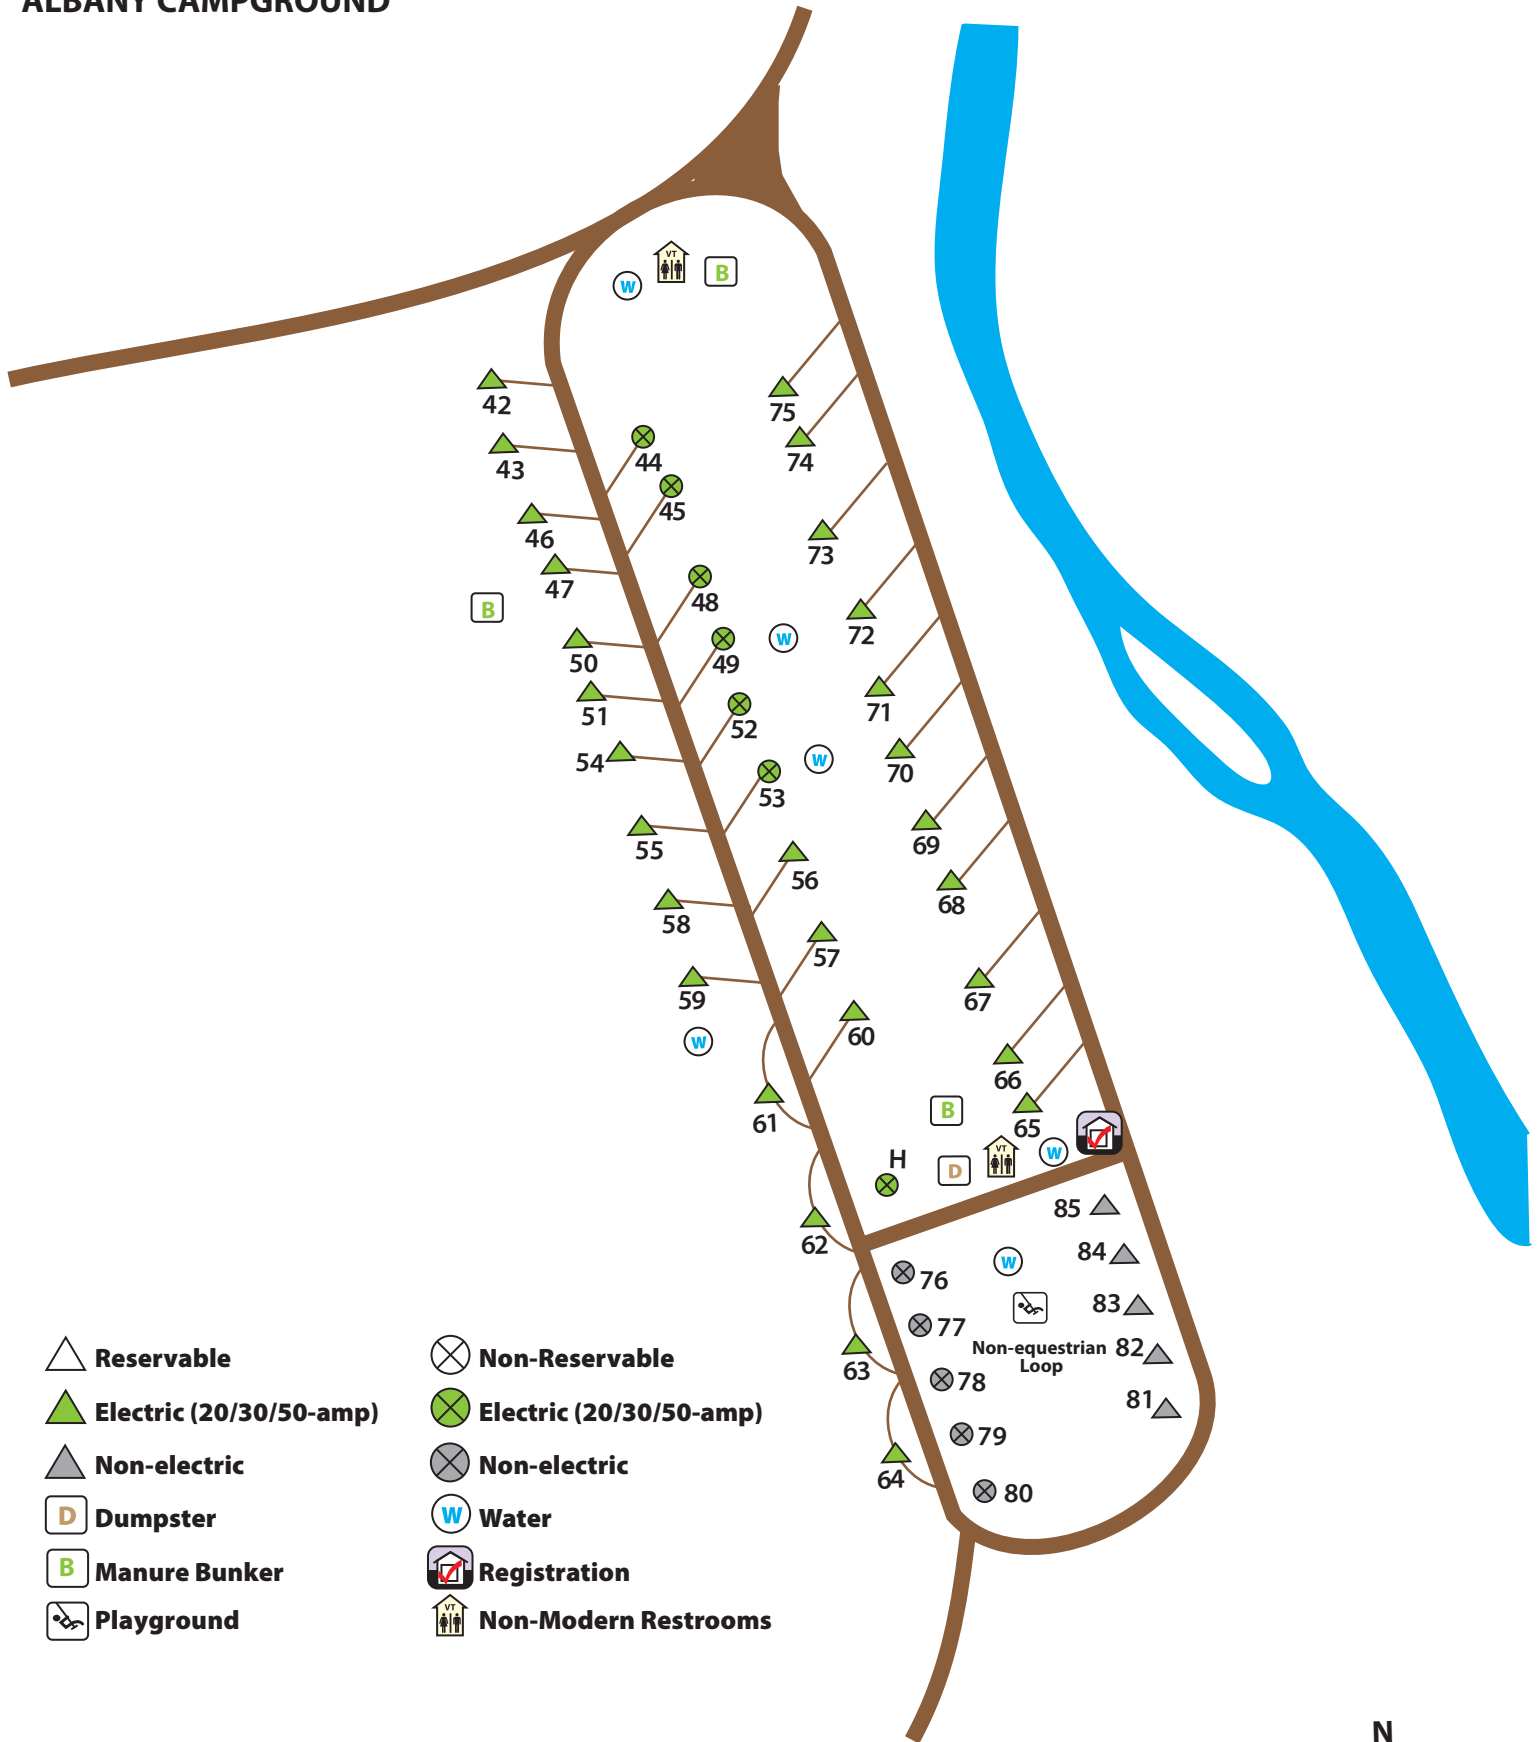

Volga River State Recreation Area

LAKEVIEW CAMPGROUND

-  Reservable
-  Electric (20/30/50-amp)
-  Electric with Water (20/30/50-amp)
-  Full Hook-up (20/30/50-amp)
-  Buddy Sites
-  Non-Reservable
-  Electric (20/30/50-amp)
-  Electric with Water (20/30/50-amp)
-  Full Hook-up (20/30/50-amp)
-  Manure Bunkers
-  Playground
-  Dumpster
-  Water Hydrant

Volga River State Recreation Area

ALBANY CAMPGROUND

- | | |
|-------------------------|-------------------------|
| Reservable | Non-Reservable |
| Electric (20/30/50-amp) | Electric (20/30/50-amp) |
| Non-electric | Non-electric |
| Dumpster | Water |
| Manure Bunker | Registration |
| Playground | Non-Modern Restrooms |