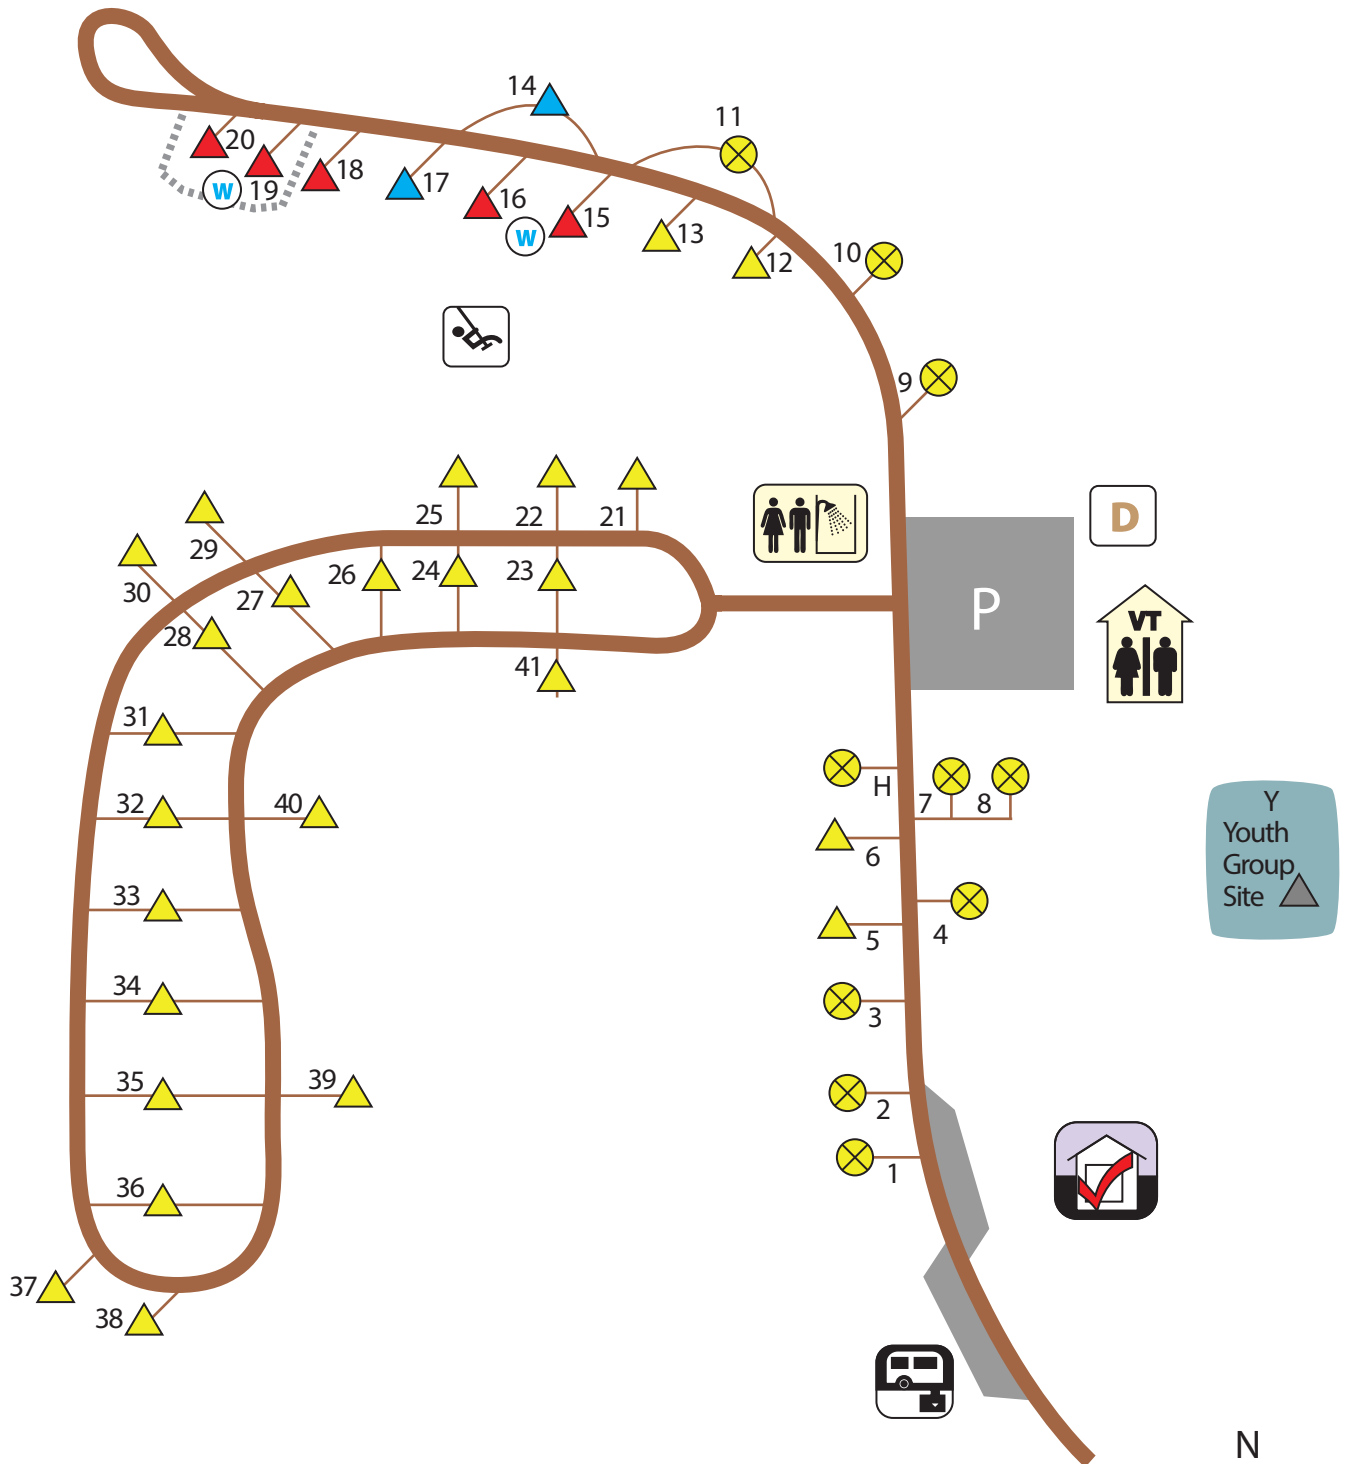

Volga River State Recreation Area

LAKEVIEW CAMPGROUND

-  Reservable
-  Electric (20/30/50-amp)
-  Electric with Water (20/30/50-amp)
-  Full Hook-up (20/30/50-amp)
-  Buddy Sites
-  Non-Reservable
-  Electric (20/30/50-amp)
-  Electric with Water (20/30/50-amp)
-  Full Hook-up (20/30/50-amp)
-  Manure Bunkers
-  Playground
-  Dumpster
-  Water Hydrant

Volga River State Recreation Area

ALBANY CAMPGROUND

- | | |
|-------------------------|-------------------------|
| Reservable | Non-Reservable |
| Electric (20/30/50-amp) | Electric (20/30/50-amp) |
| Non-electric | Non-electric |
| Dumpster | Water |
| Manure Bunker | Registration |
| Playground | Non-Modern Restrooms |