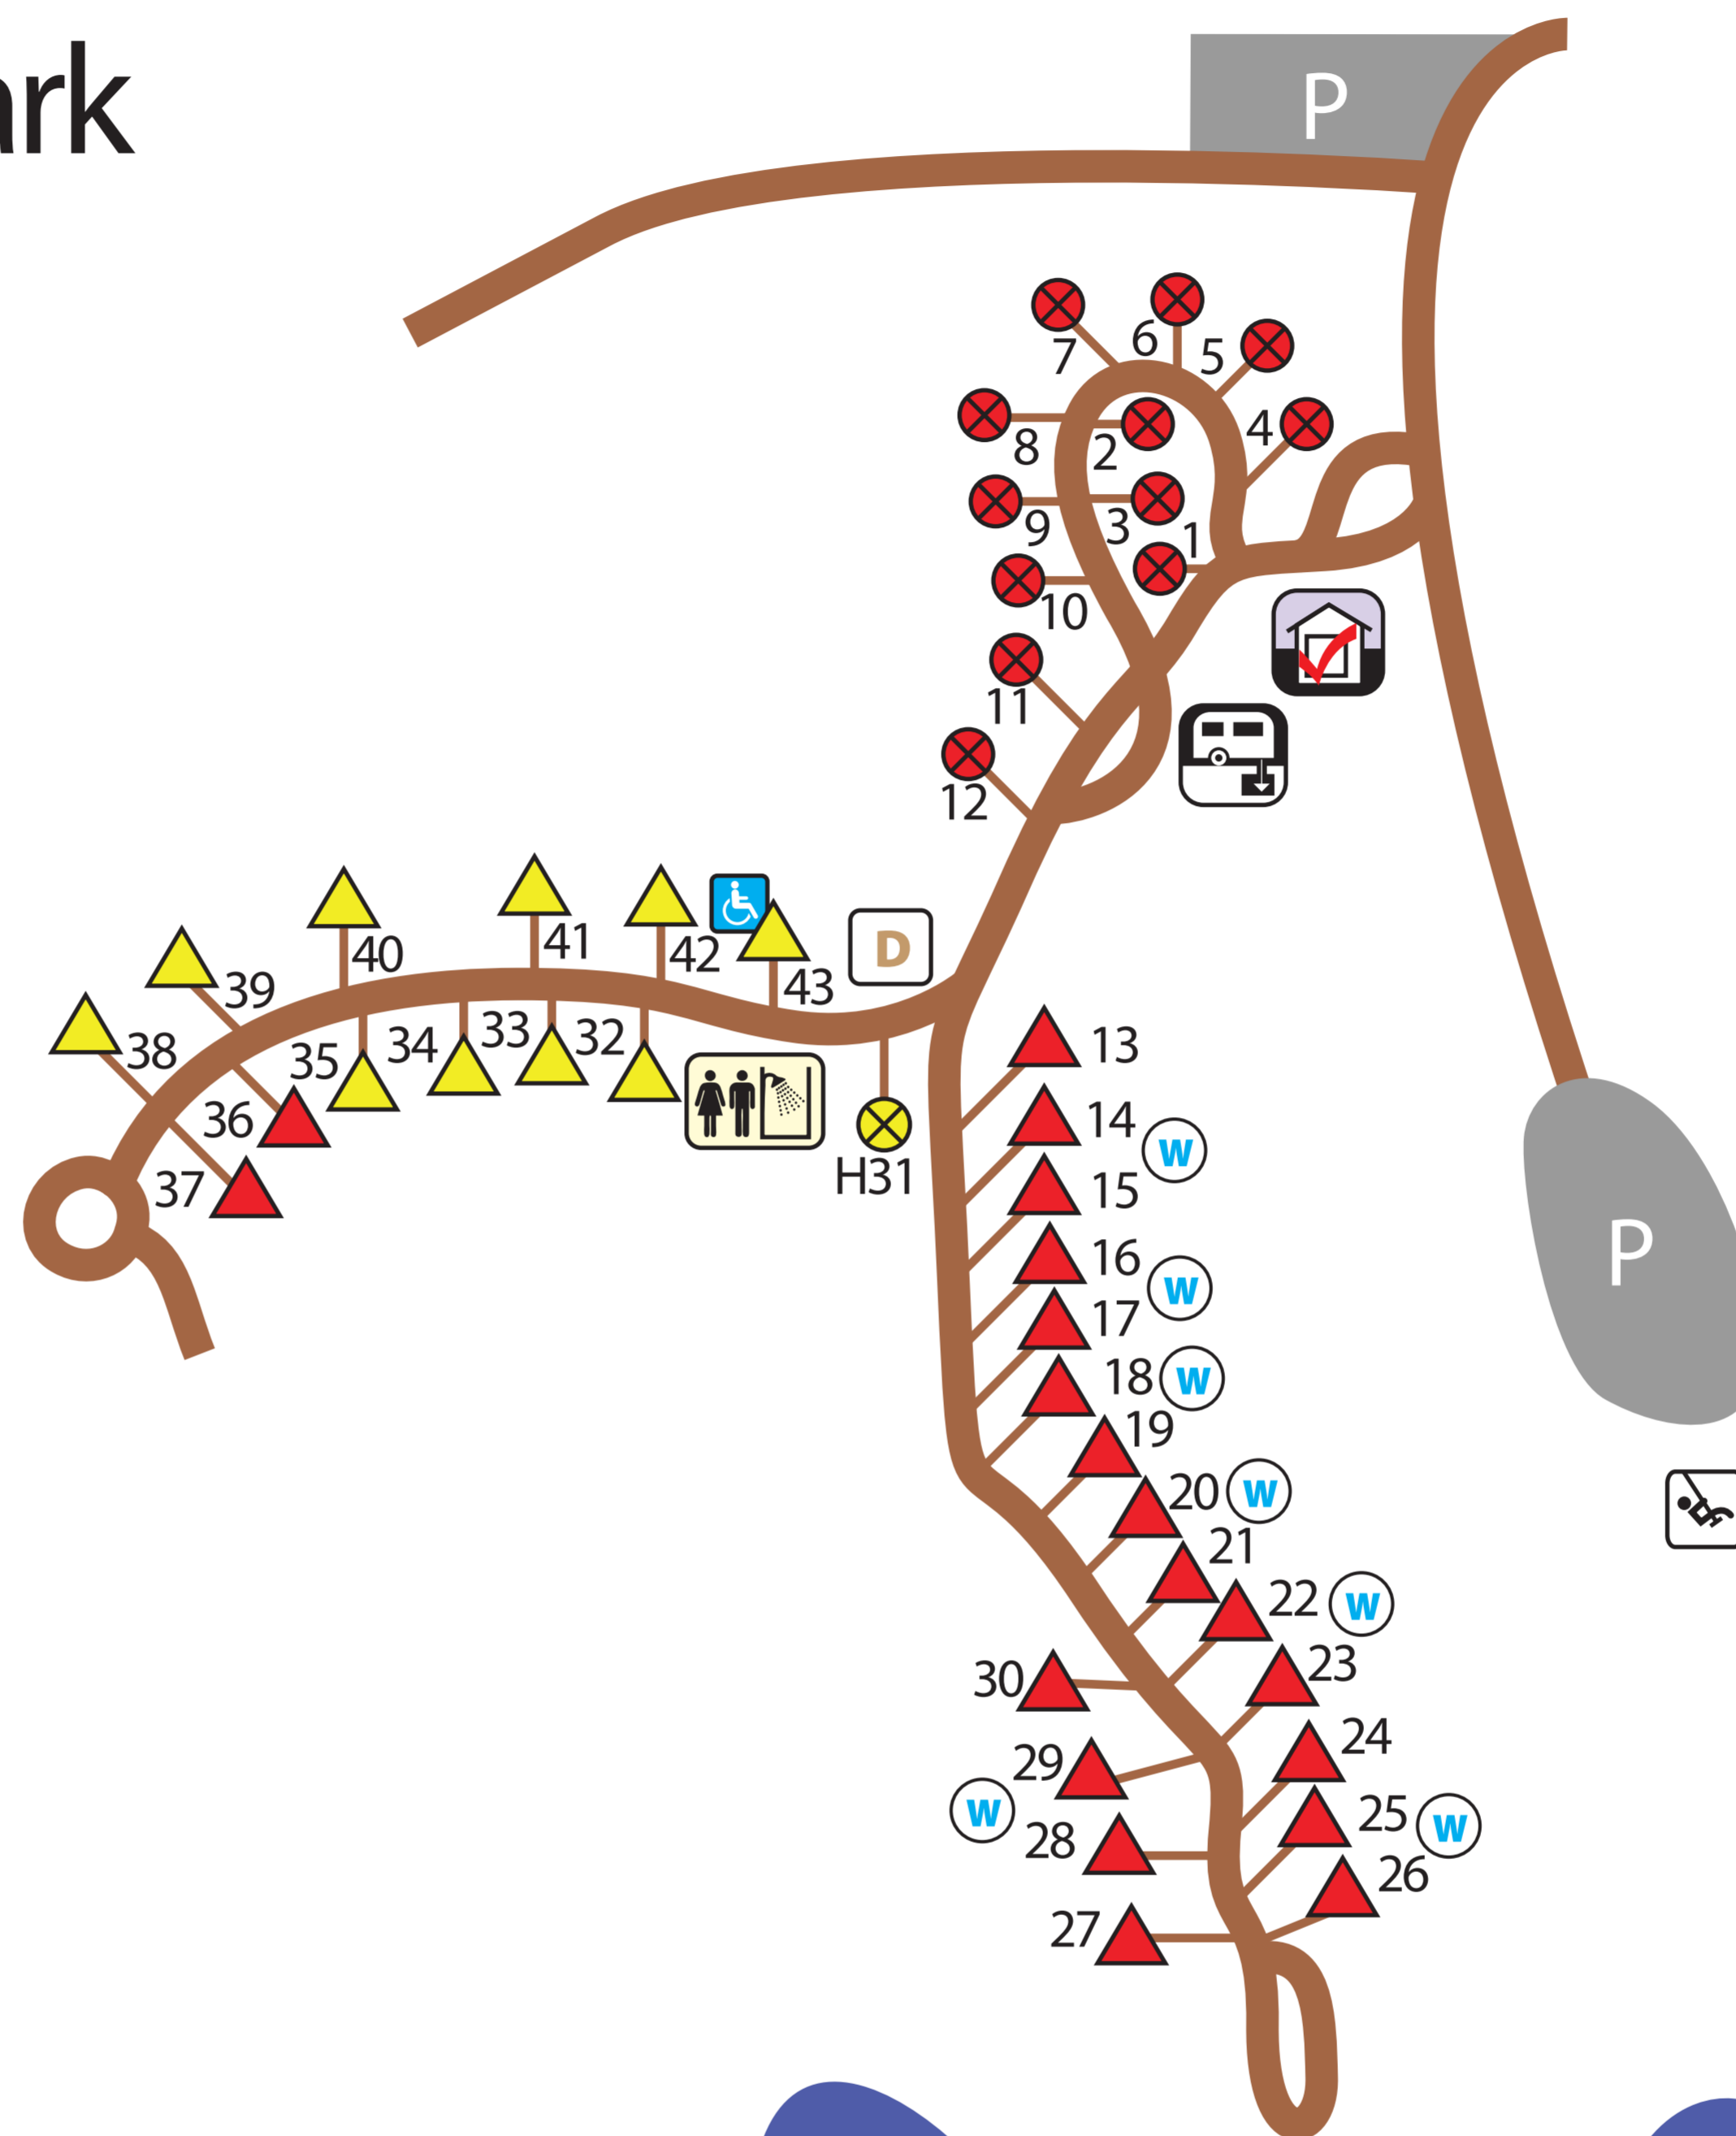

Lake Macbride State Park

Modern Campground, North

-  Reservable
-  50-amp
-  Full hook-up
-  Non-Reservable
-  50-amp
-  Full hook-up
-  Water Hydrant

Lake Macbride

04/2019

Lake Macbride State Park Non-Modern South Campground

- △ Reservable
- ▲ Non-electric
- ⊗ Non-Reservable
- ⊗ Non-electric