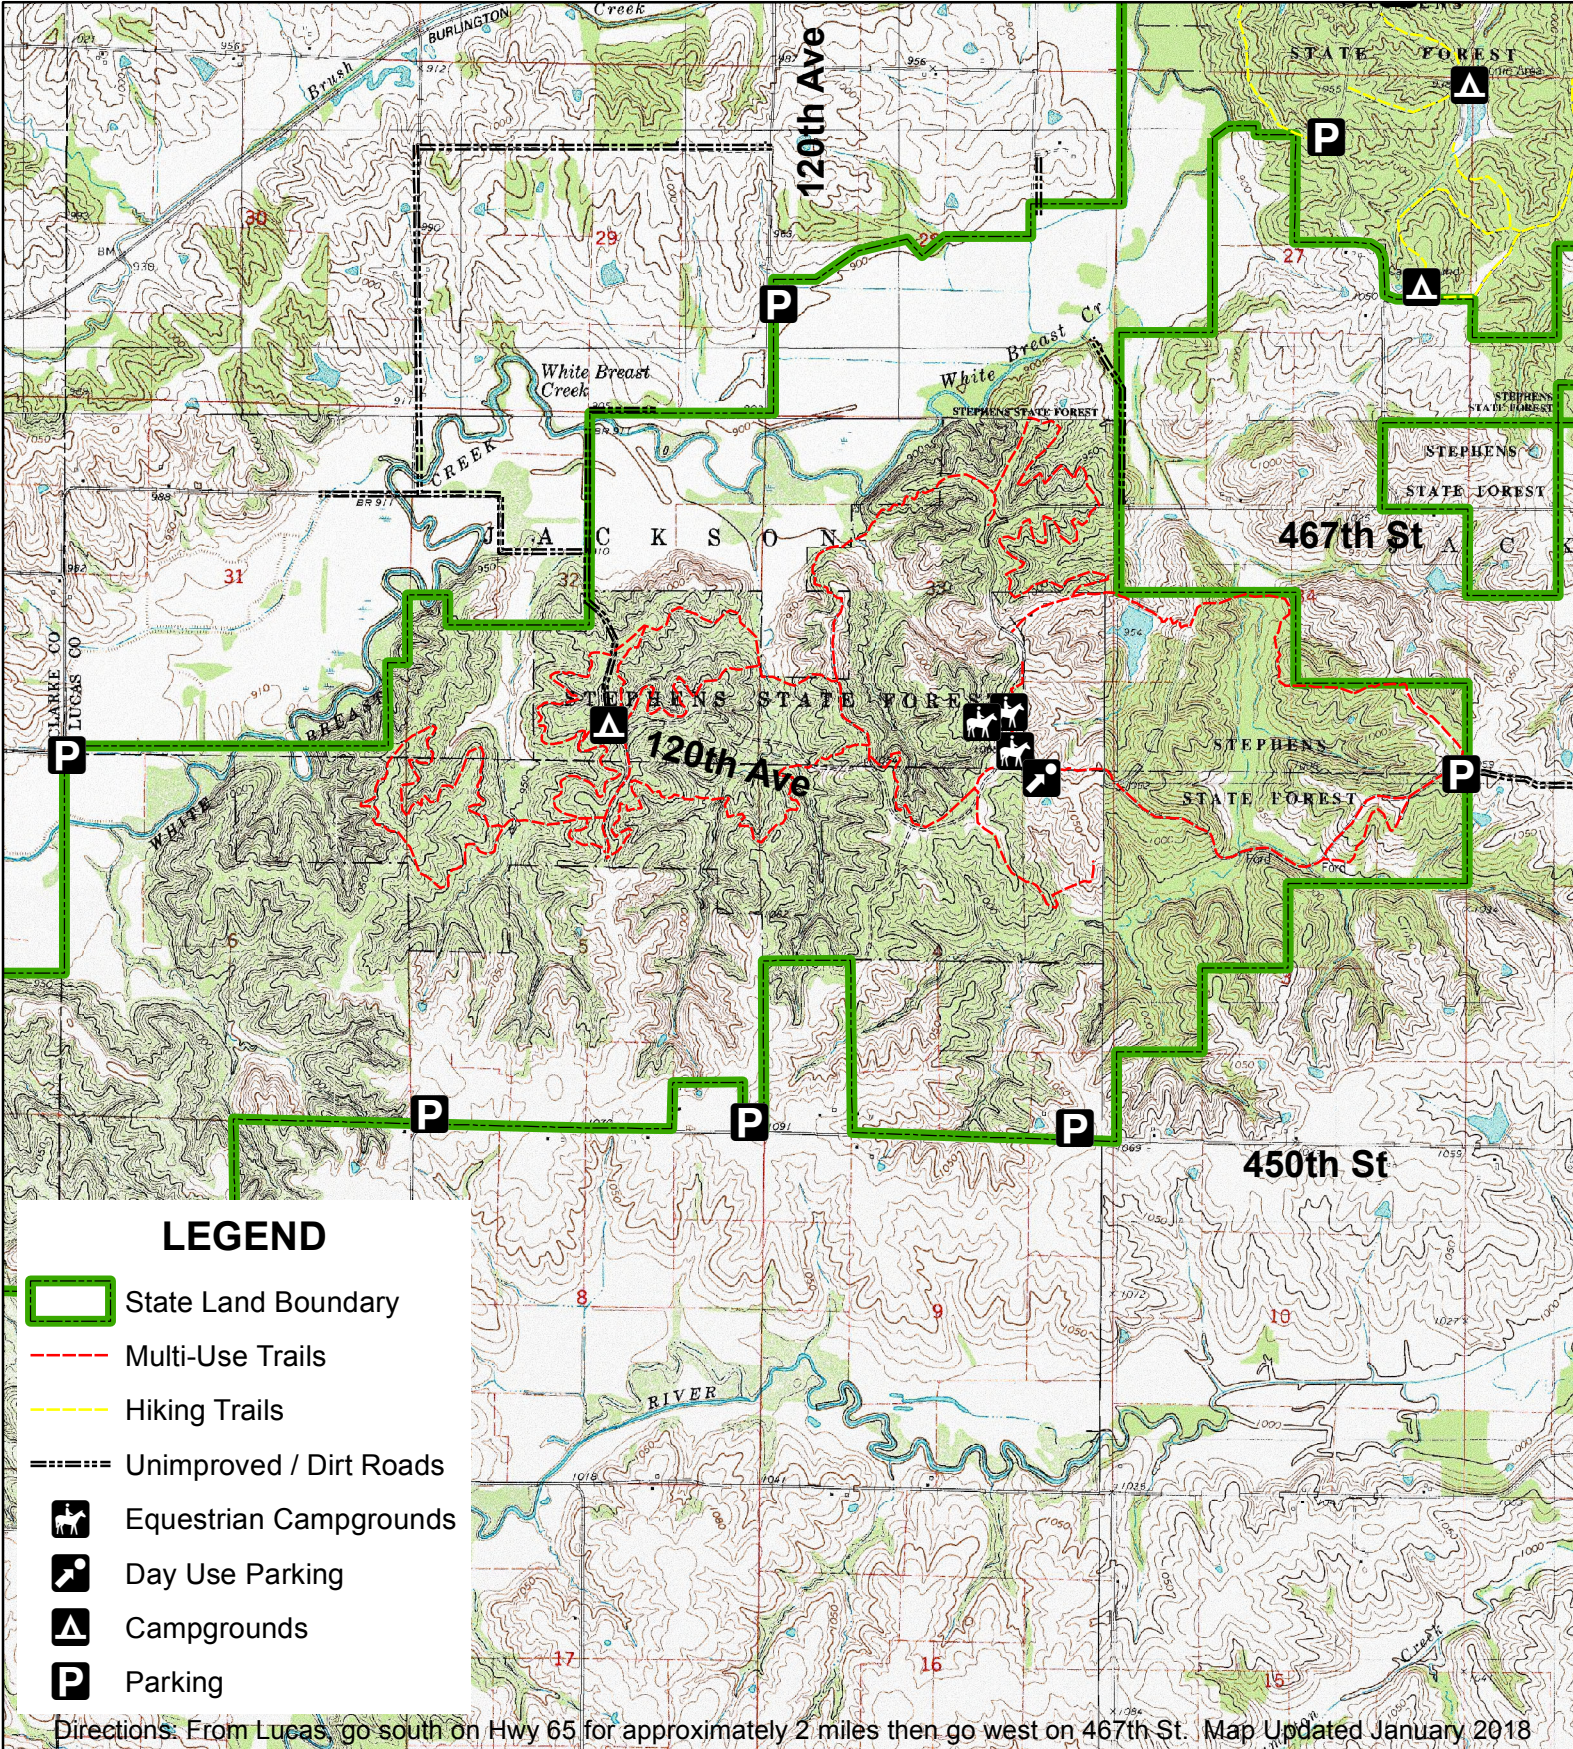

# Stephens State Forest - Whitebreast Unit

**LEGEND**

- State Land Boundary
- Multi-Use Trails
- Hiking Trails
- Unimproved / Dirt Roads
- Equestrian Campgrounds
- Day Use Parking
- Campgrounds
- Parking

Directions: From Lucas go south on Hwy 65 for approximately 2 miles then go west on 467th St. Map Updated January 2018

T72N R23W & T71N R23W; LUCAS CO, IA  
 Whitebreast Unit: 3,502 Acres