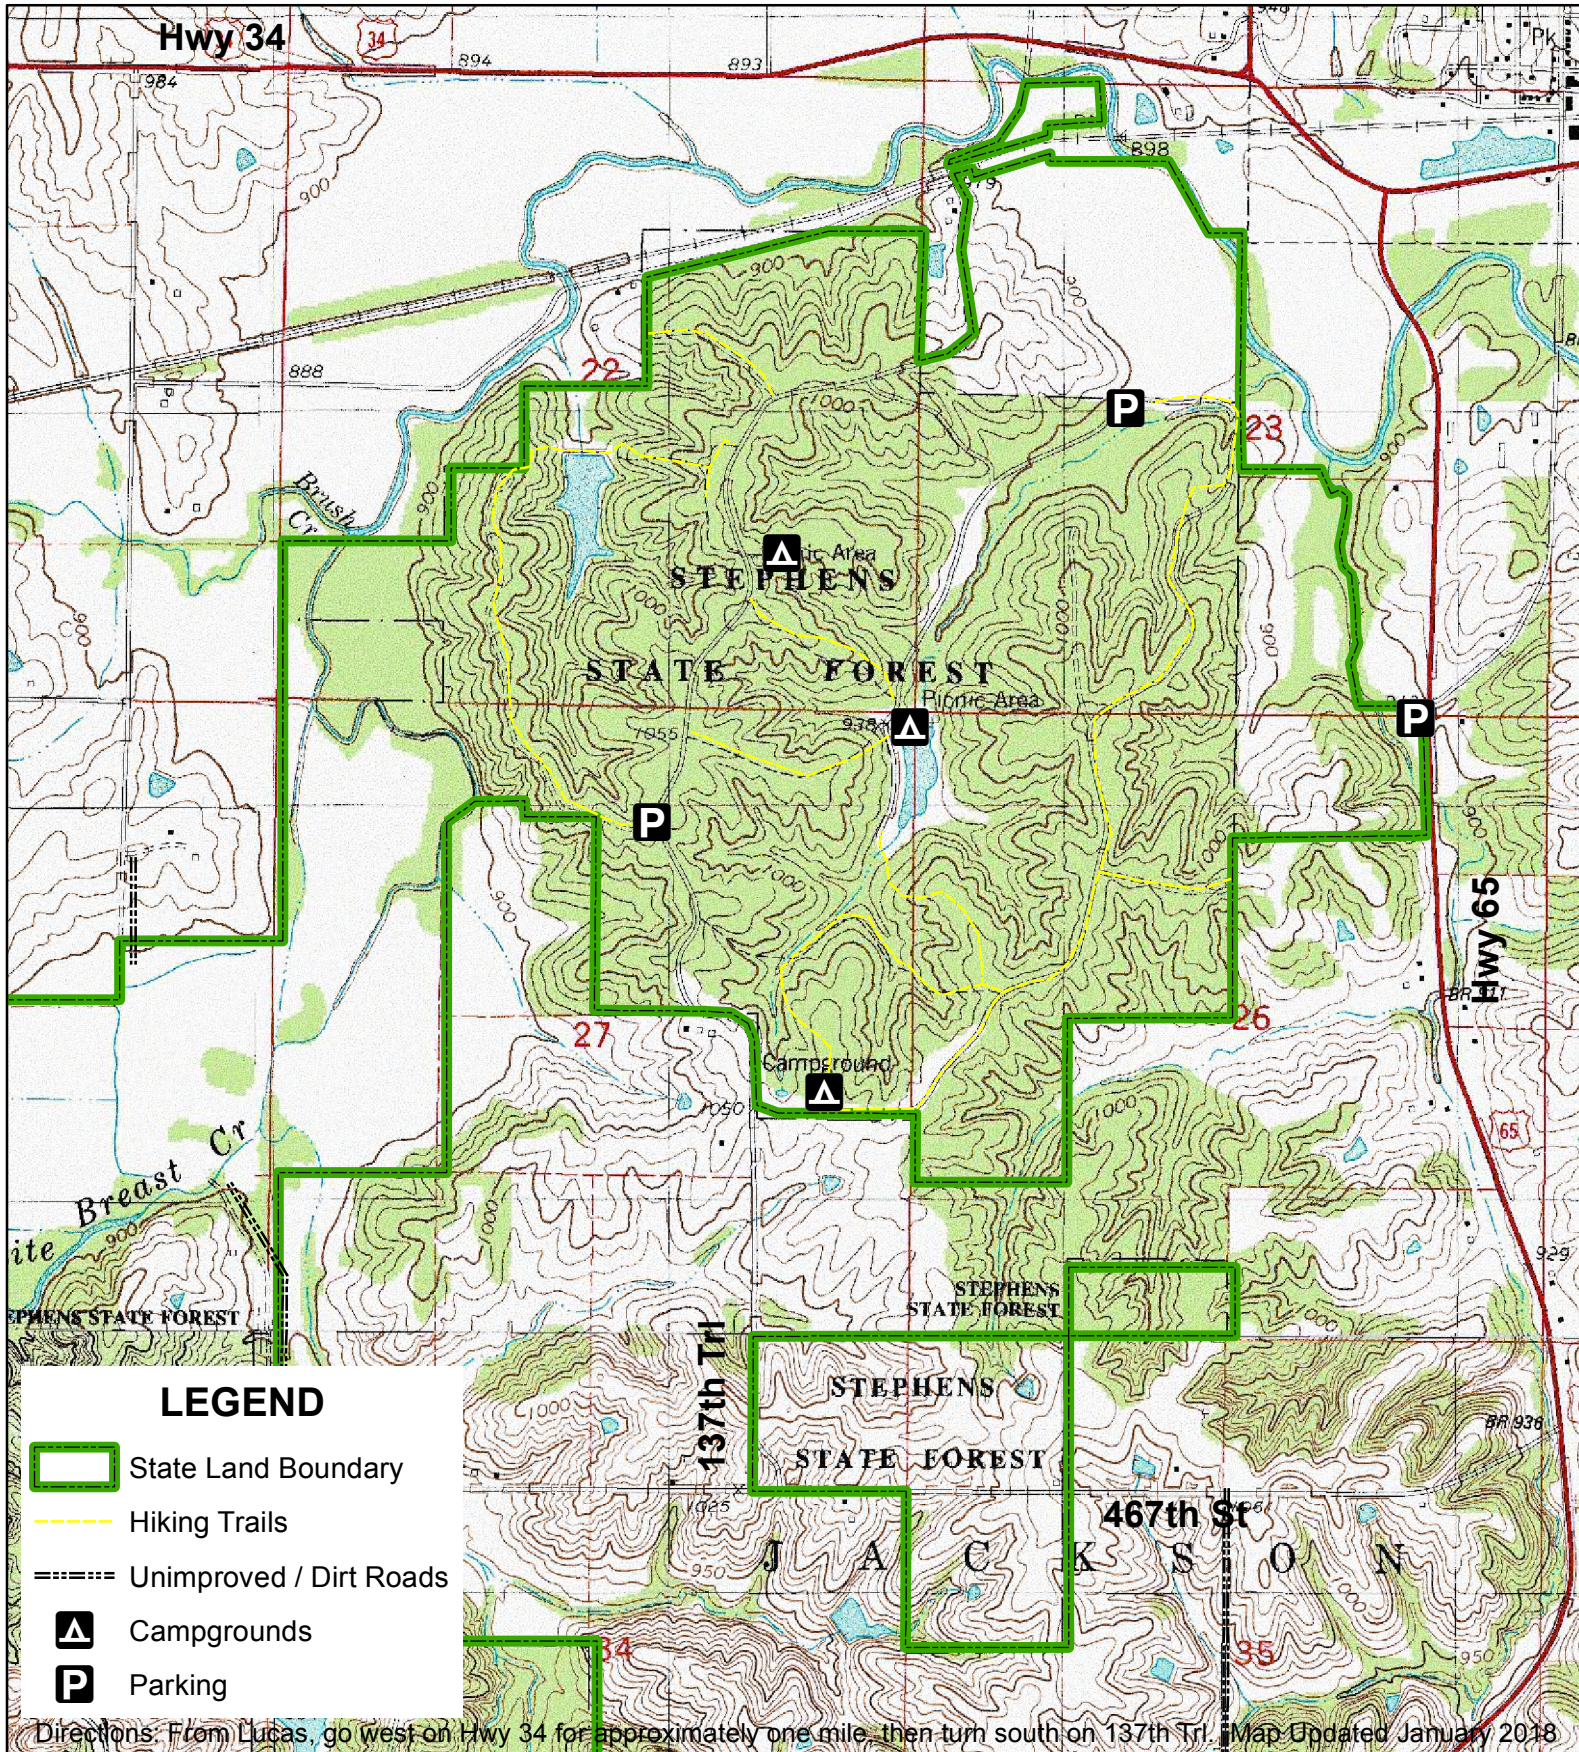

Stephens State Forest - Lucas Unit

0 0.1 0.2 0.4 0.6 0.8 Miles

T72N R23W; LUCAS CO, IA

Lucas Unit: 1,364 Acres