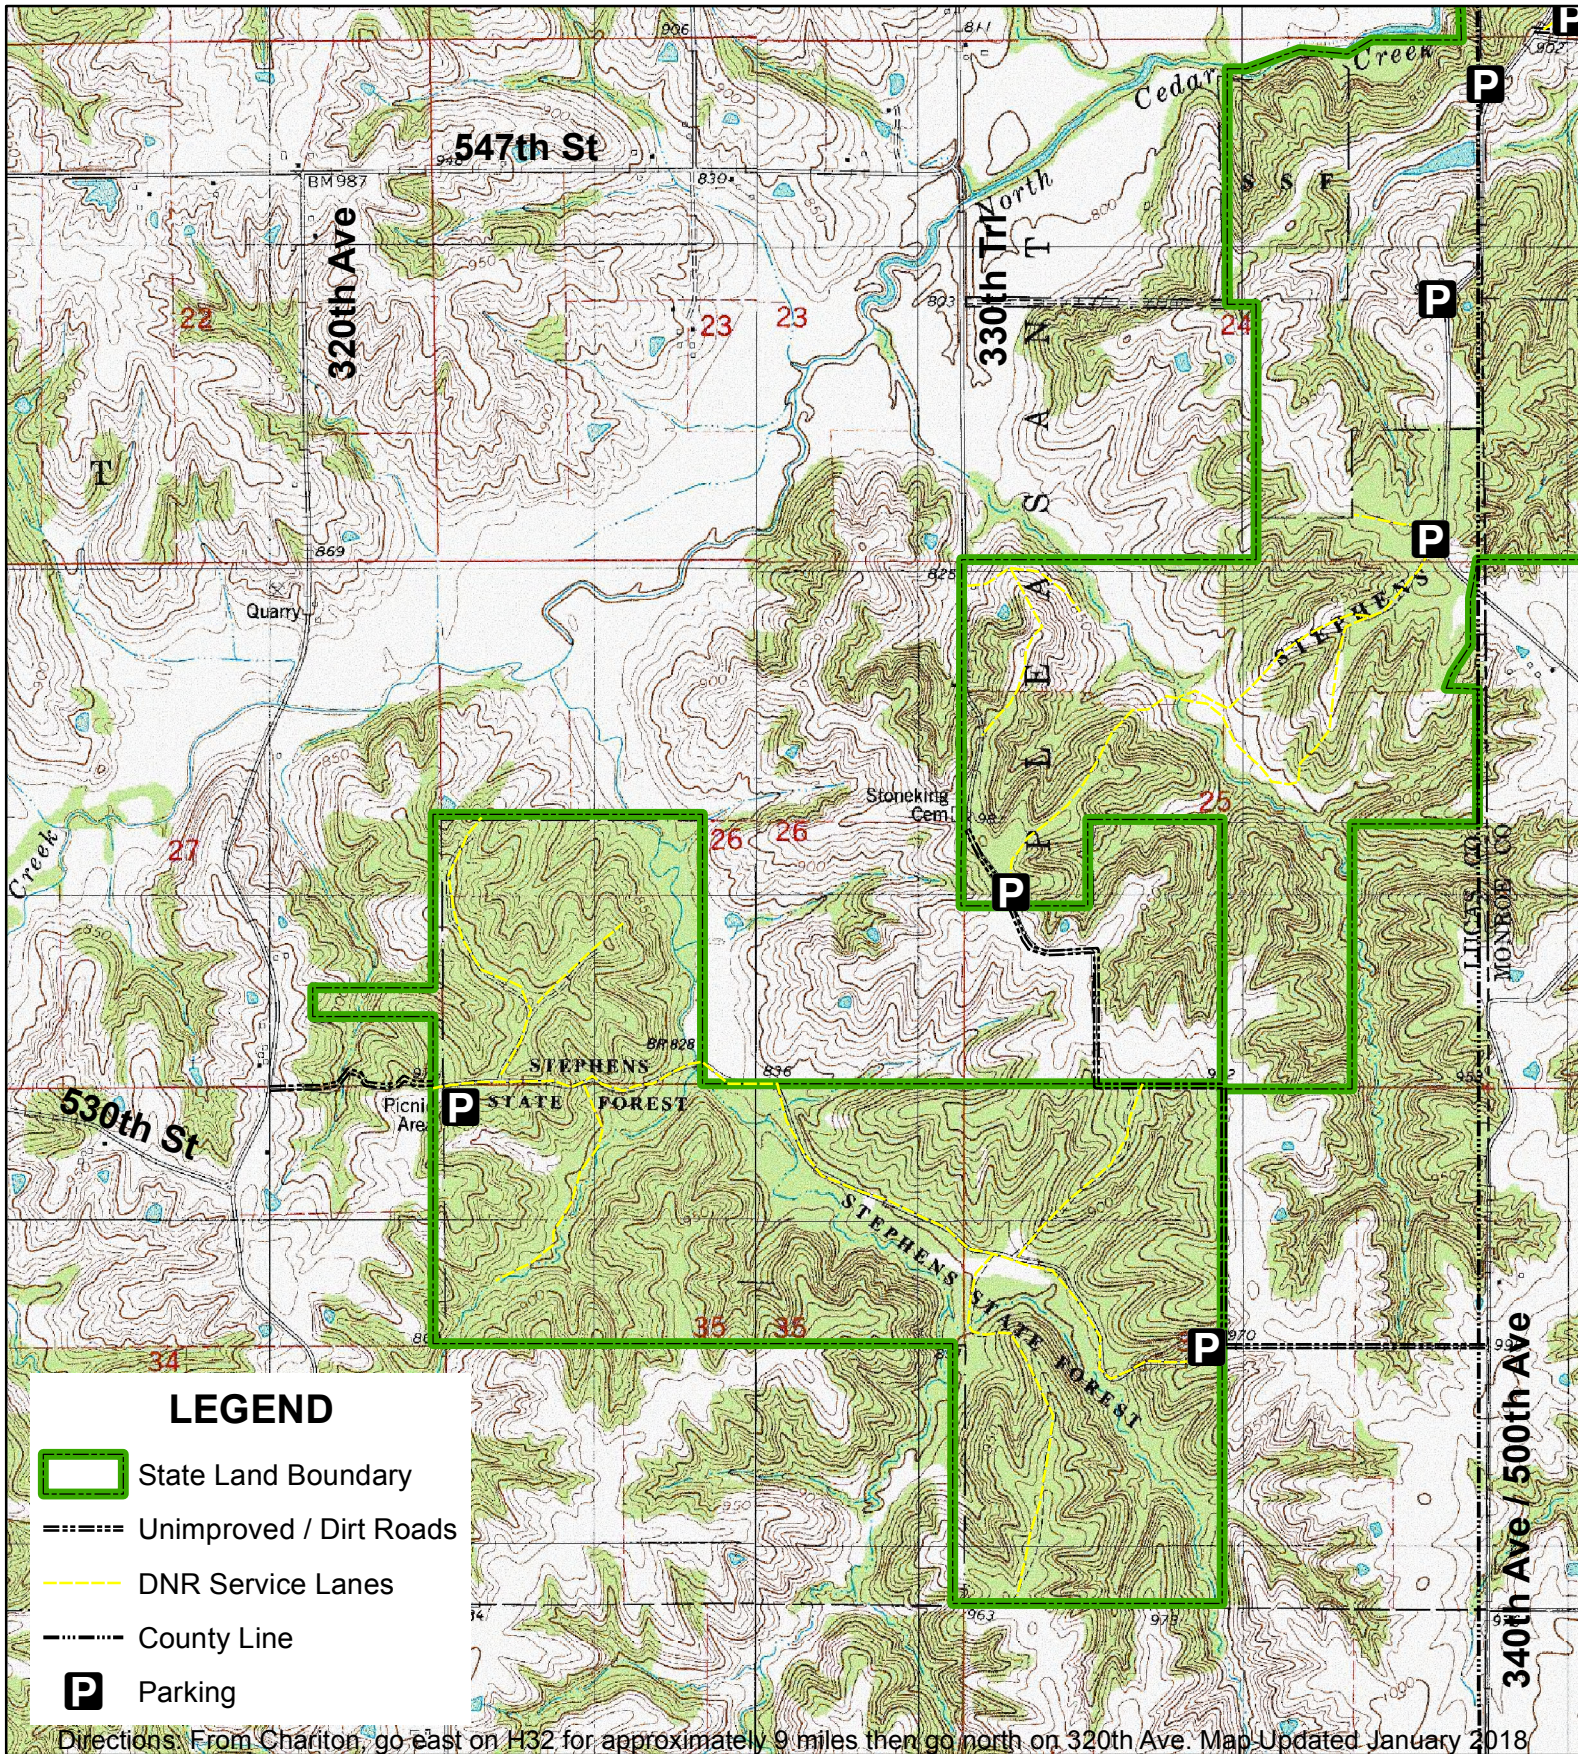

# Stephens State Forest - Chariton Unit

0 0.125 0.25 0.5 0.75 1 Miles

T73N R20W; LUCAS CO, IA  
Chariton Unit: 1,503 Acres