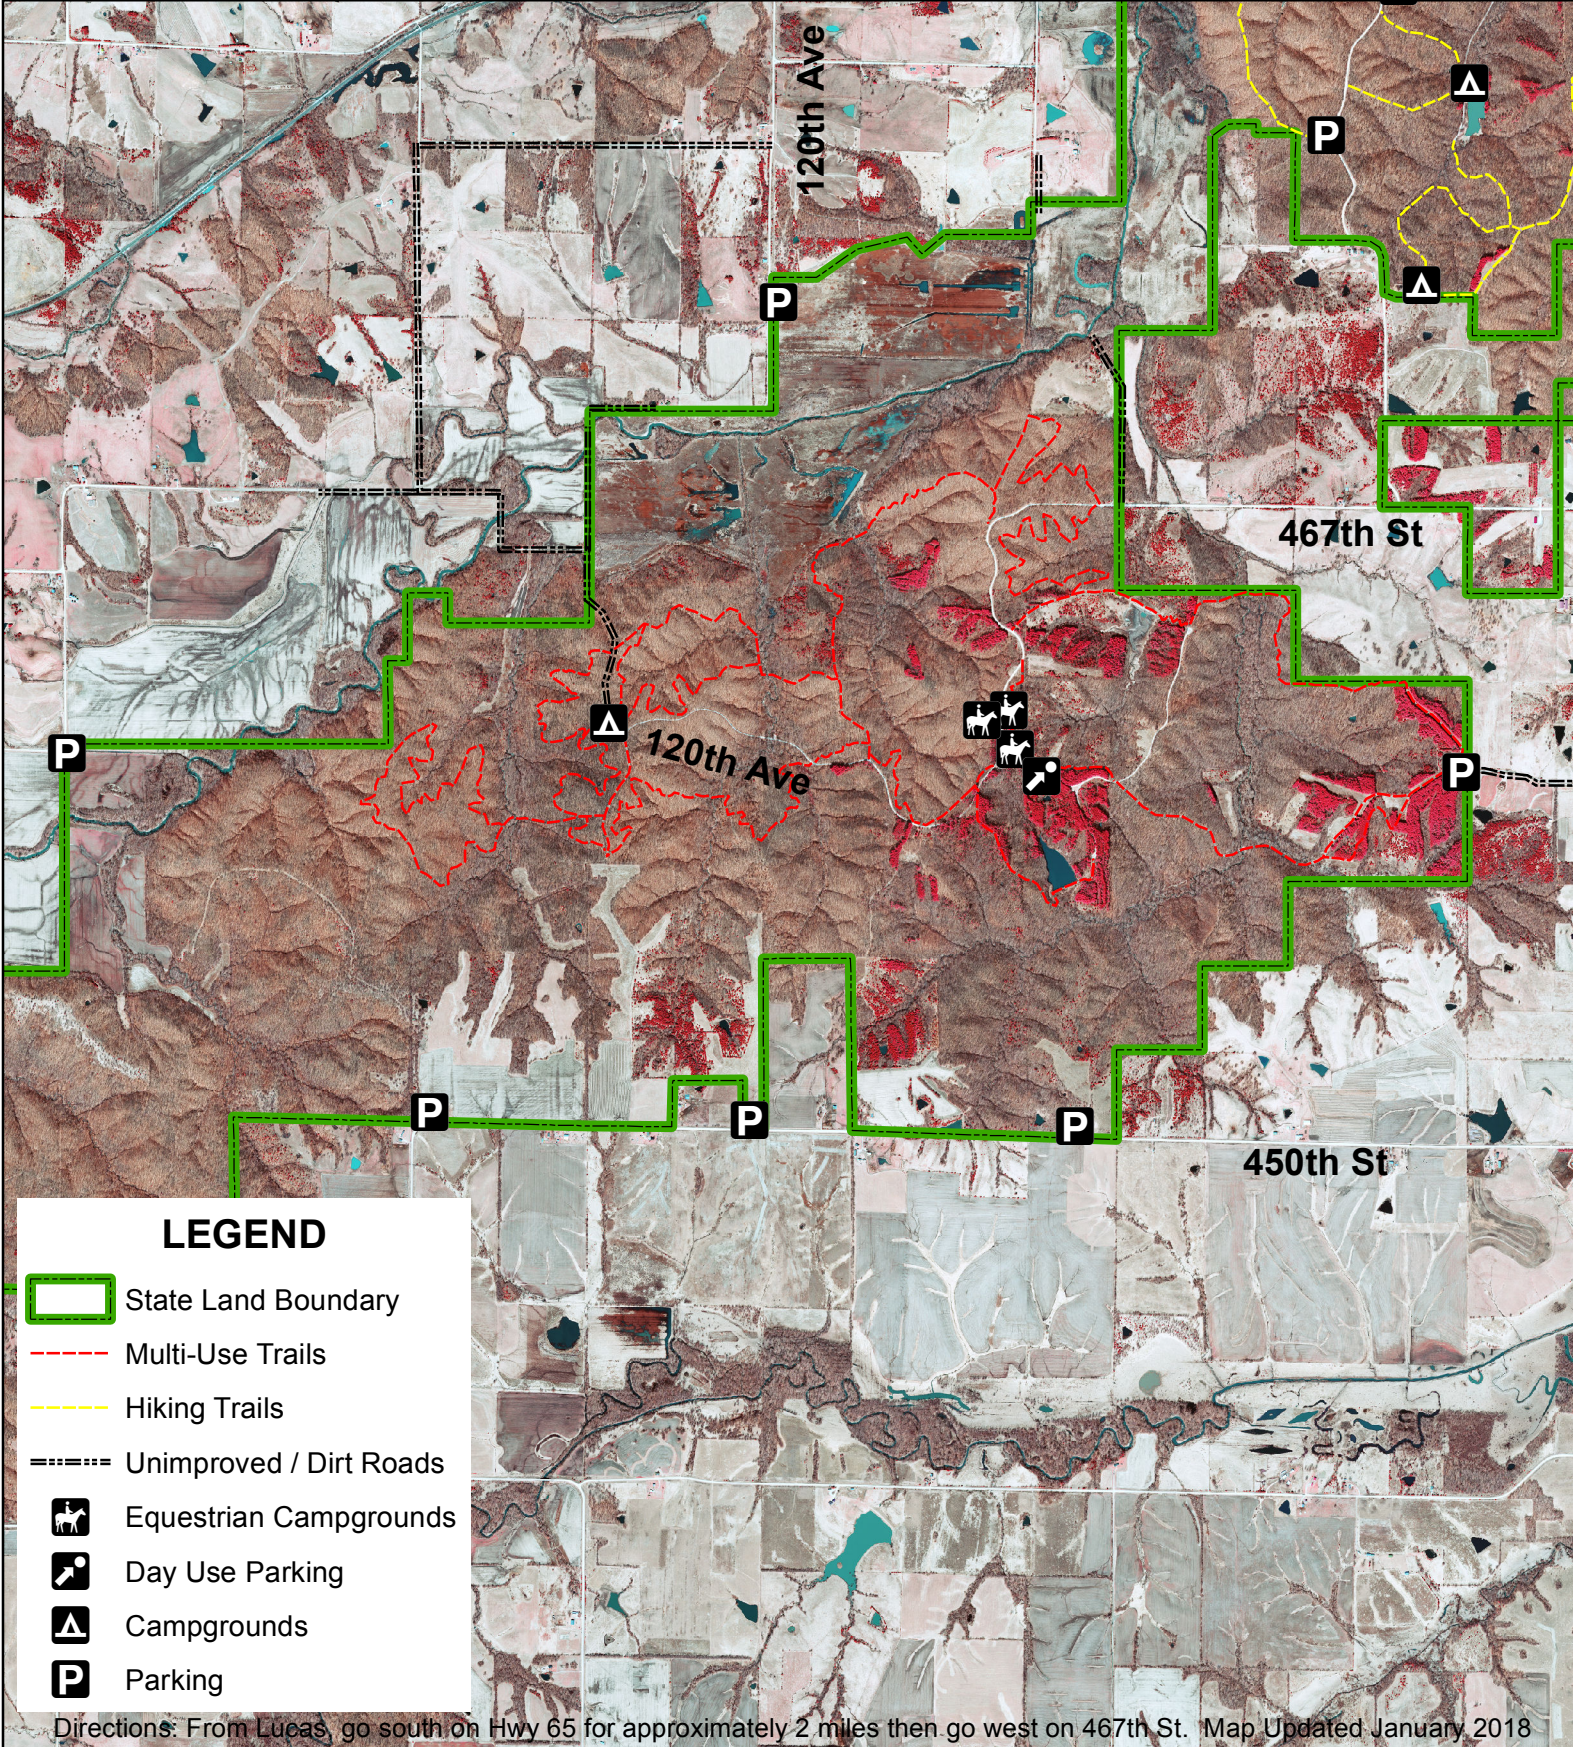

# Stephens State Forest - Whitebreast Unit

0 0.175 0.35 0.7 1.05 1.4 Miles

T72N R23W & T71N R23W; LUCAS CO, IA  
Whitebreast Unit: 3,502 Acres