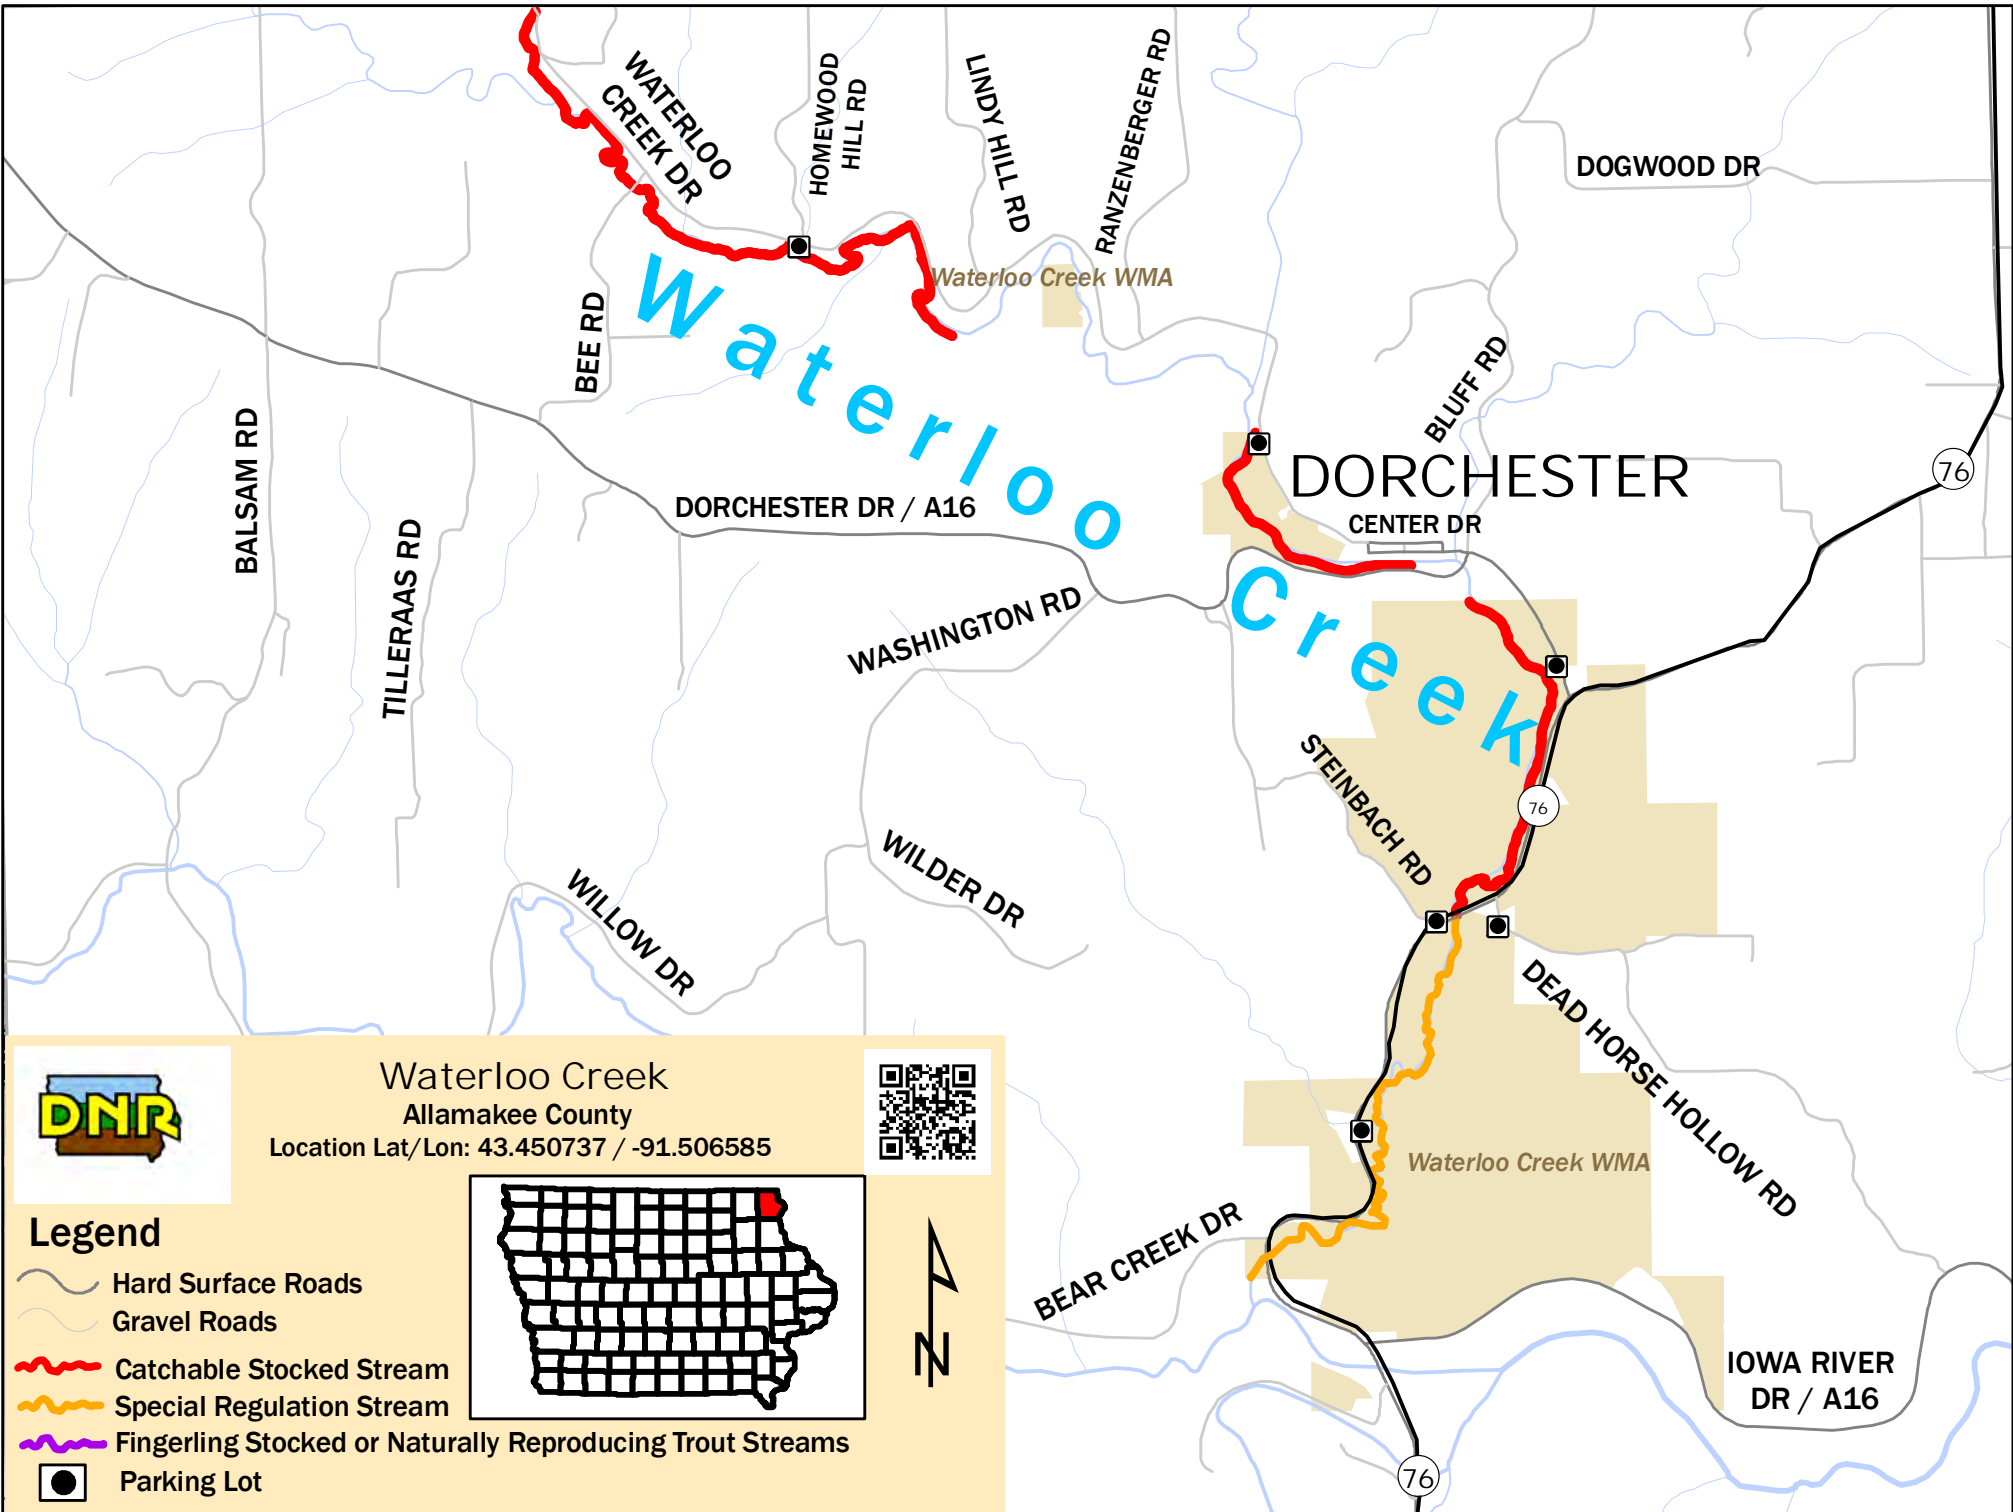

Waterloo Creek
Allamakee County

Location Lat/Lon: 43.450737 / -91.506585

Legend

- Public Land
- Catchable Stocked Stream
- Special Regulation Stream
- Fingerling Stocked or Naturally Reproducing Trout Streams
- Parking Lot

Waterloo Creek

Allamakee County

Location Lat/Lon: 43.450737 / -91.506585