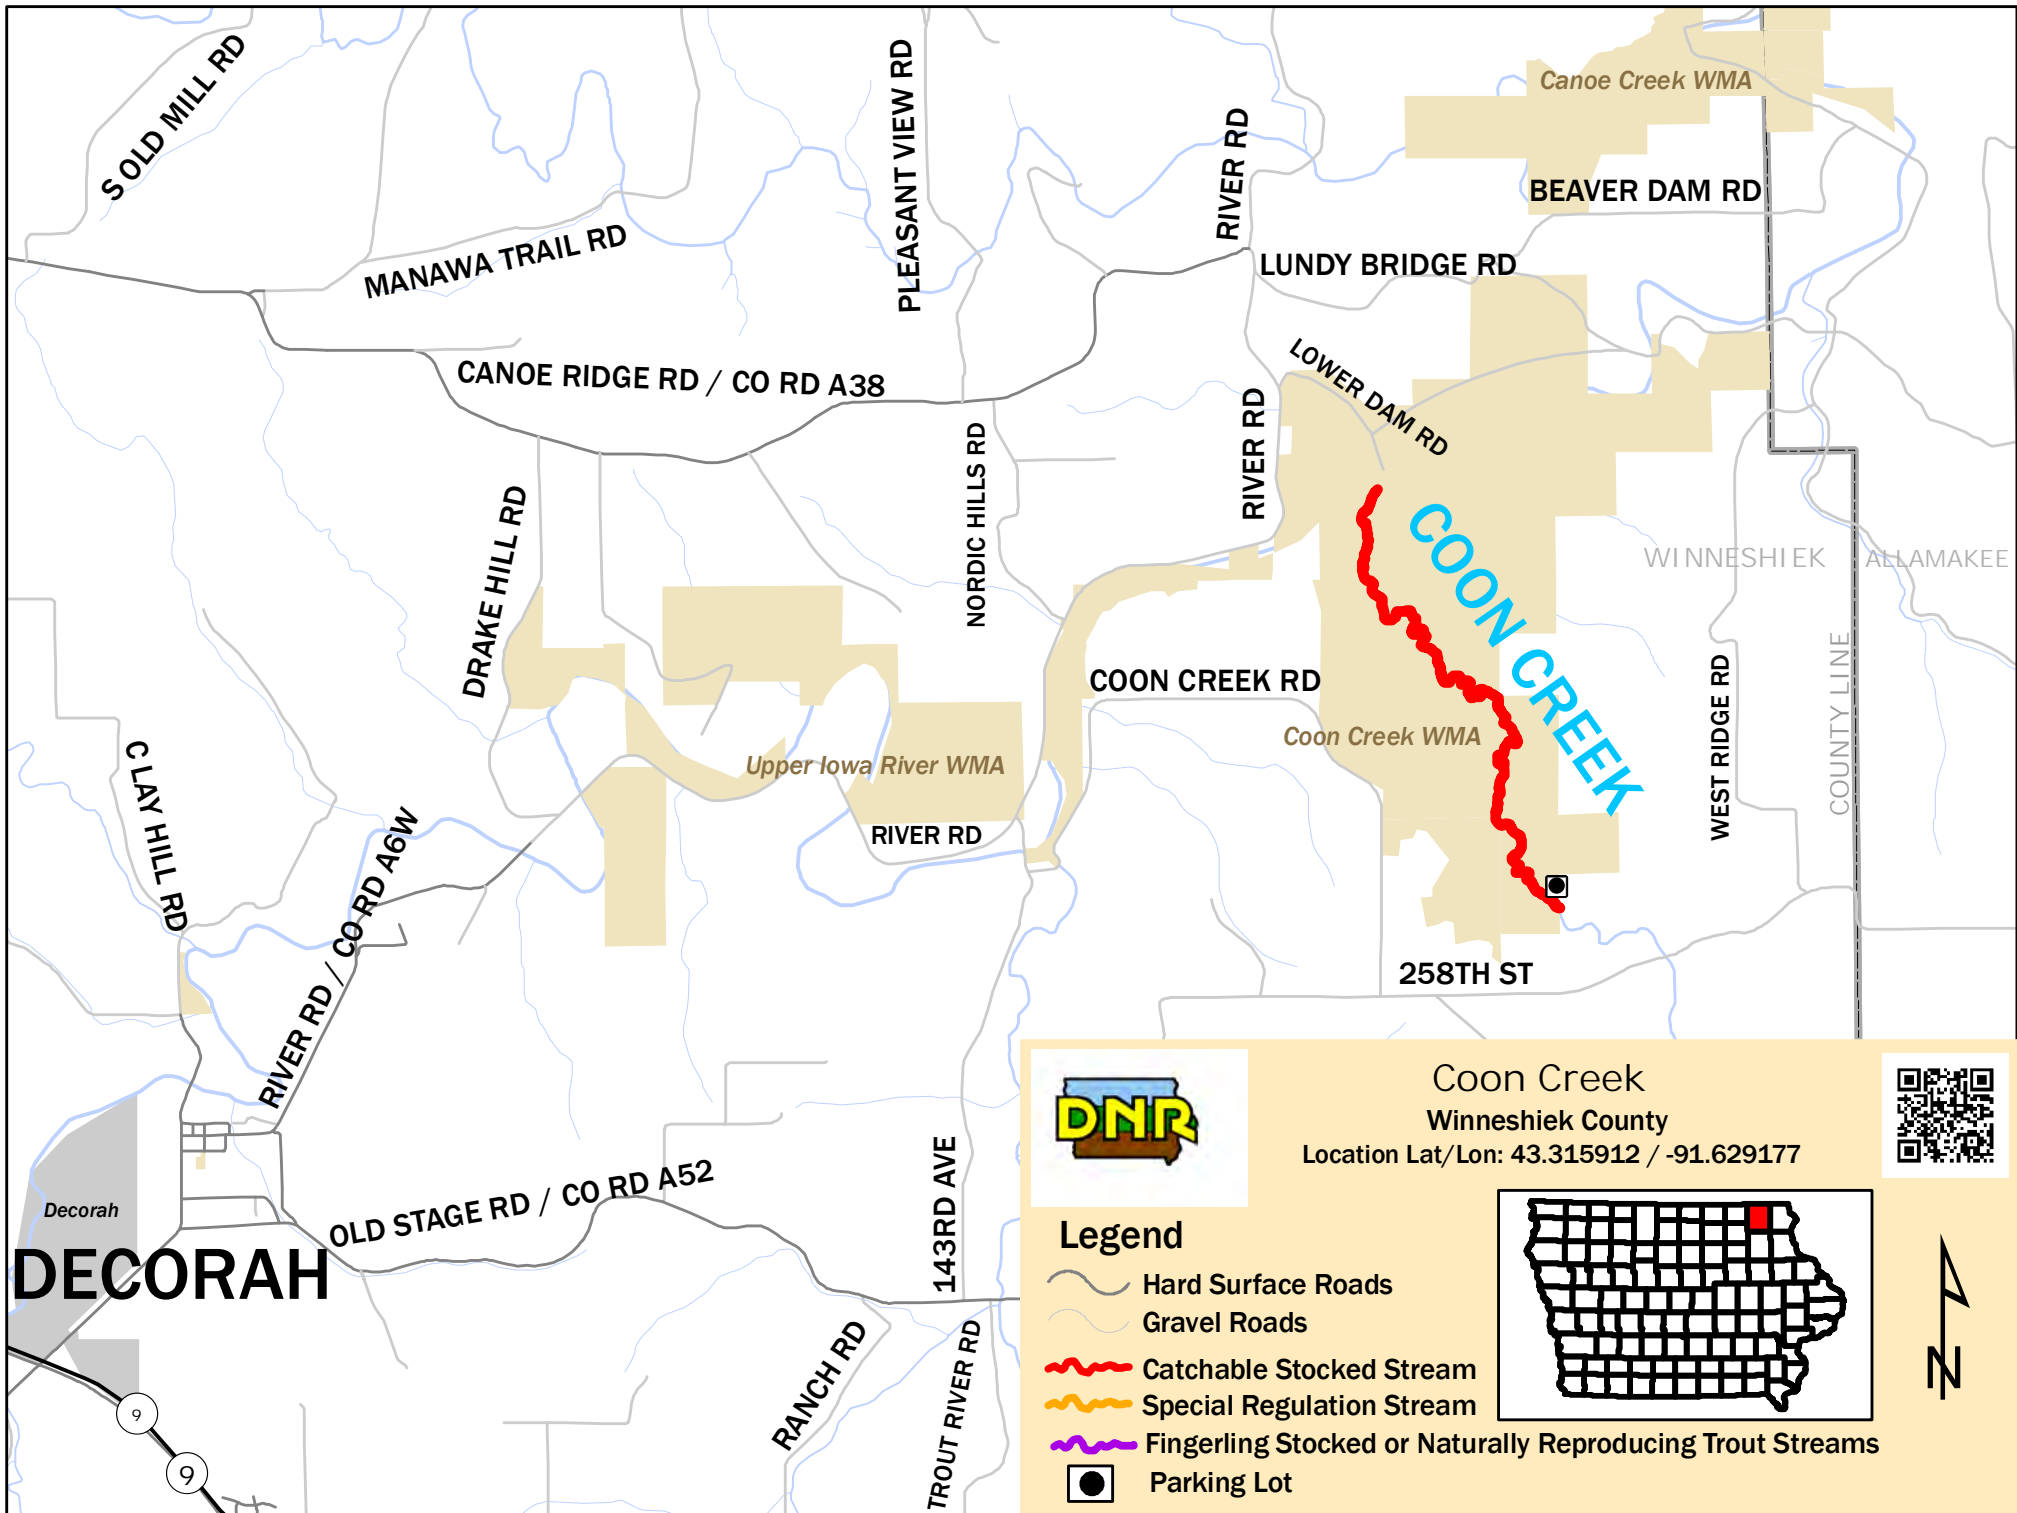

DECORAH

Coon Creek

Winneshiek County

Location Lat/Lon: 43.315912 / -91.629177

Legend

-  Public Land
-  Catchable Stocked Stream
-  Special Regulation Stream
-  Fingerling Stocked or Naturally Reproducing Trout Streams
-  Parking Lot

Coon Creek

Winneshiek County

Location Lat/Lon: 43.315912 / -91.629177

Legend

- Hard Surface Roads
- Gravel Roads
- Catchable Stocked Stream
- Special Regulation Stream
- Fingerling Stocked or Naturally Reproducing Trout Streams
- Parking Lot