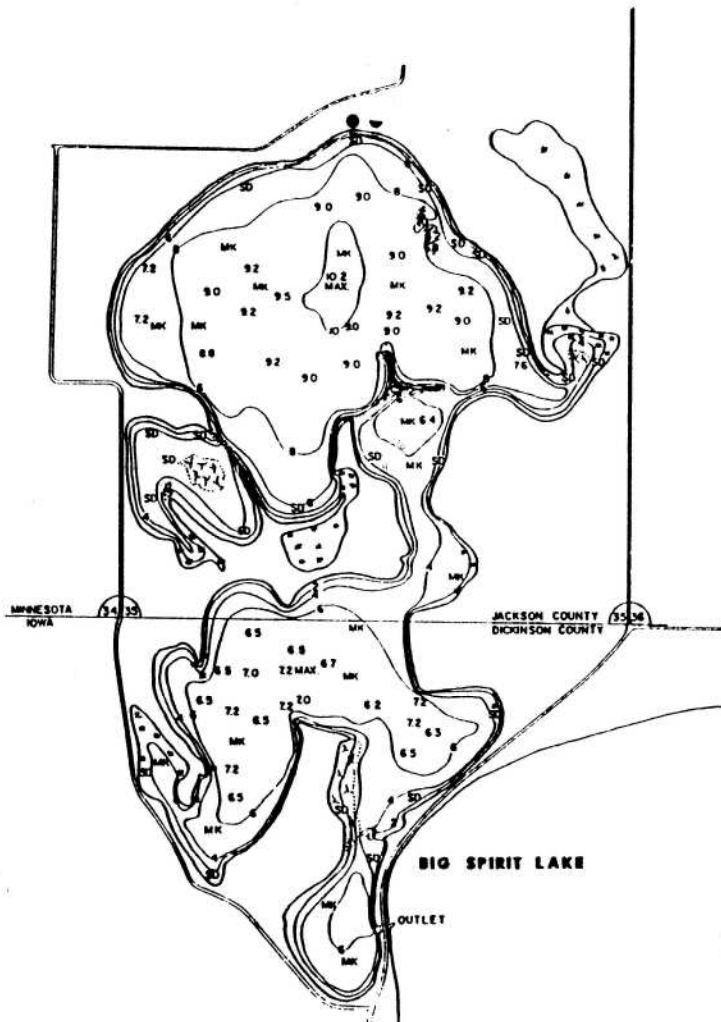

GRAPHIC SCALE IN MILES

<b>MINNESOTA</b>	
LAKE AREA	401 ACRES
LAKE SHORELINE	71 MILES
<b>IOWA</b>	
LAKE AREA	214 ACRES
LAKE SHORELINE	37 MILES

COPYRIGHT BY

IOWA CONSERVATION COMMISSION

<b>LEGEND</b>	
	STATE OWNED LAND
	SECTION CORNER
	BOAT LAUNCHING RAMP
	BOAT LIVERY
	ROCK REEF
	SCATTERED ROCK AND GRAVEL
	SUBMERGENT VEGETATION
	EMERGENT VEGETATION
	MK MUCK
	SD SAND
	Y STUMP
<b>NOTES</b>	
SOUNDINGS BY RECORDING FATHOMETER	
DONE BY E. E. ROSE 1970	
ADJUSTED TO DAM CREST ELEVATION	
SHORELINE 37 MILES	
AREA 214 ACRES	
MAX DEPTH 72'	
3/4/74	

**LITTLE SPIRIT LAKE**

DICKINSON COUNTY